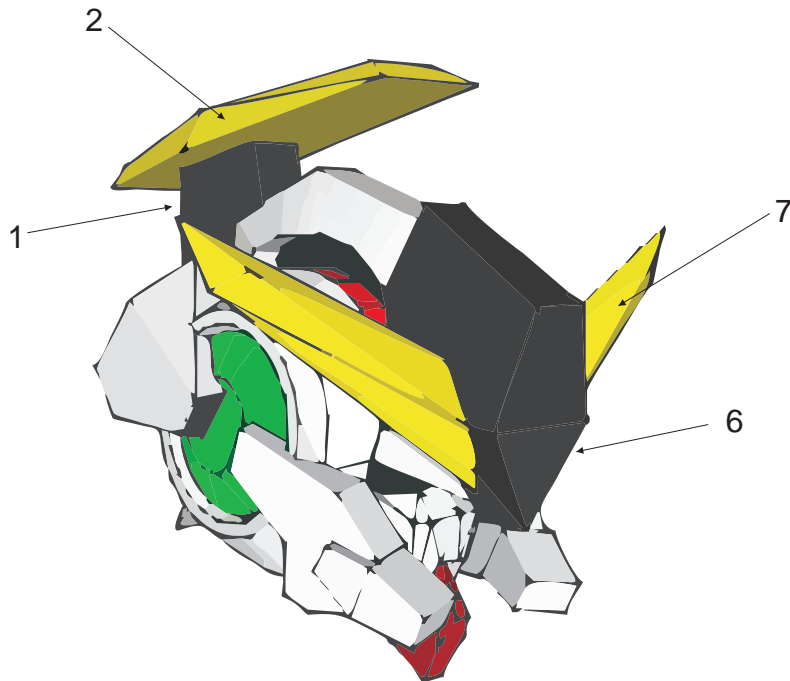

GN-004/te-A02

GUNDAM NADLEEK AKWOS

Papercraft Design by Wanda Bachtiansyah

E-mail : wanda.gundam@yahoo.com

Part 1 : HEAD
Nadleeek part

GN-004/te-A02 AKW05
A TRIAL ENHANCING EQUIPMENT

Hair Optional for Original Nadleeh