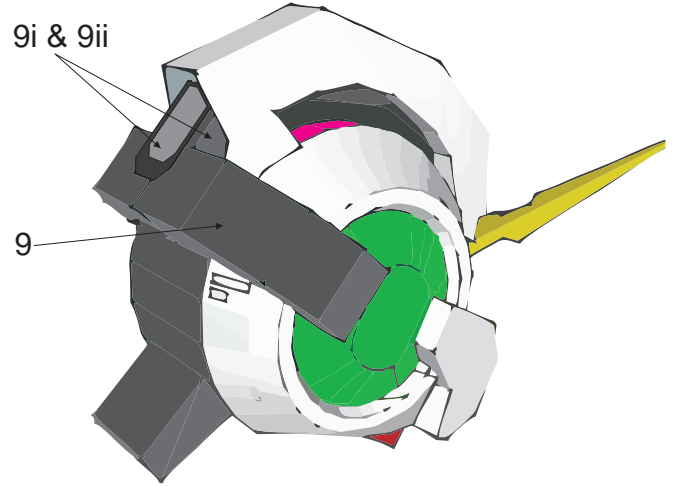

GN-004/te-A02

GUNDAM NADLEEK AKWOS

Papercraft Design by Wanda Bachtiansyah

E-mail : wanda.gundam@yahoo.com

Part 1 : HEAD
Nadleeek part

GN-004/te-A02 AKW05
A TRIAL ENHANCING EQUIPMENT

Hair Optional for Original Nadleeh