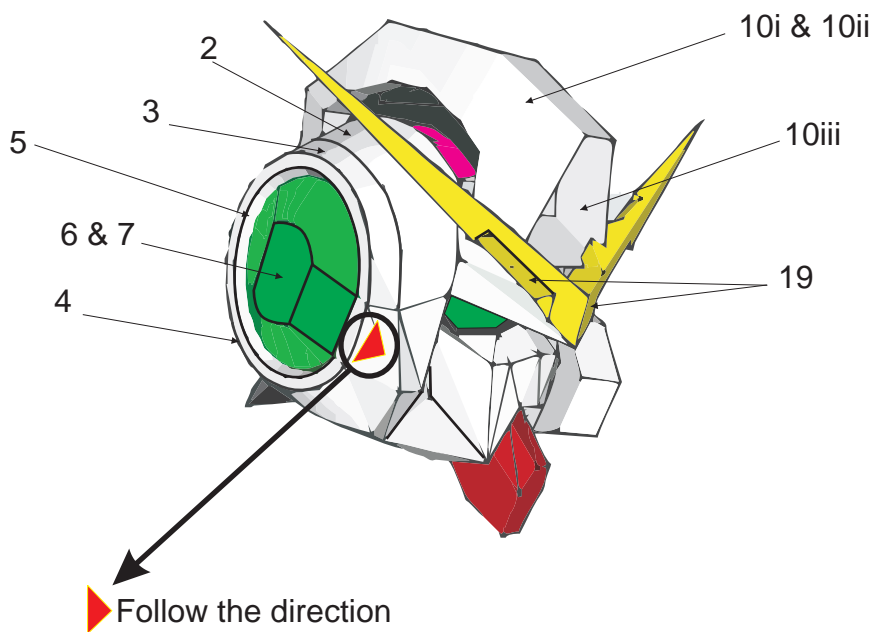

GN-004/te-A02

GUNDAM NADLEEK AKWOS

Papercraft Design by Wanda Bachtiansyah

E-mail : wanda.gundam@yahoo.com

Part 1 : HEAD
Nadleeek part

GN-004/te-A02 AKW05
A TRIAL ENHANCING EQUIPMENT

Hair Optional for Original Nadleeh