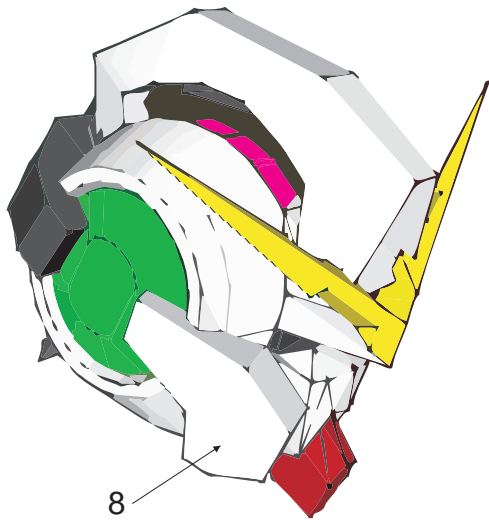

GN-004/te-A02

GUNDAM NADLEEK AKWOS

Papercraft Design by Wanda Bachtiansyah

E-mail : wanda.gundam@yahoo.com

Part 1 : HEAD
Nadleeek part

GN-004/te-A02 AKW05
A TRIAL ENHANCING EQUIPMENT

Hair Optional for Original Nadleeh