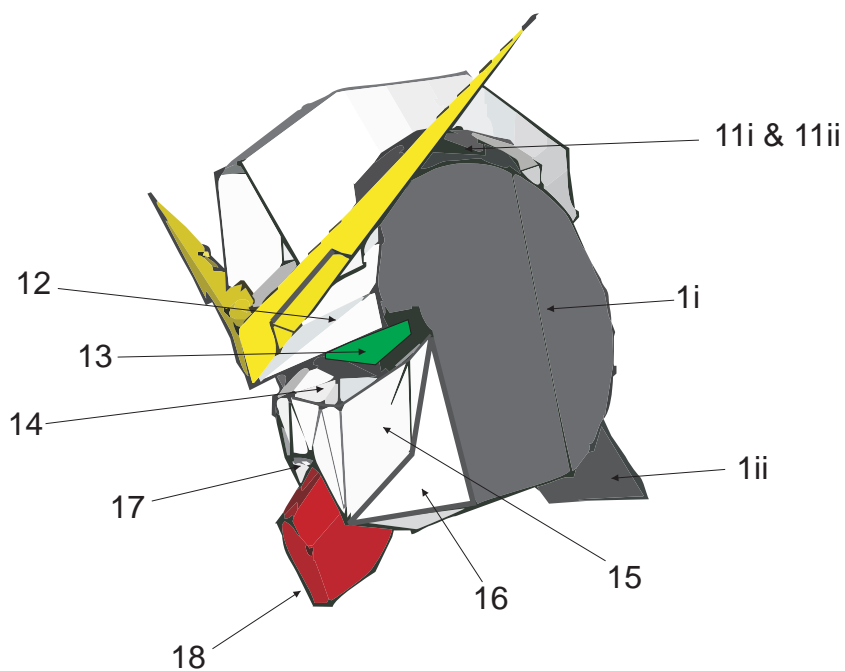

GN-004/te-A02

GUNDAM NADLEEK AKWOS

Papercraft Design by Wanda Bachtiansyah

E-mail : wanda.gundam@yahoo.com

Part 1 : HEAD
Nadleeek part

GN-004/te-A02 AKW05
A TRIAL ENHANCING EQUIPMENT

Hair Optional for Original Nadleeh