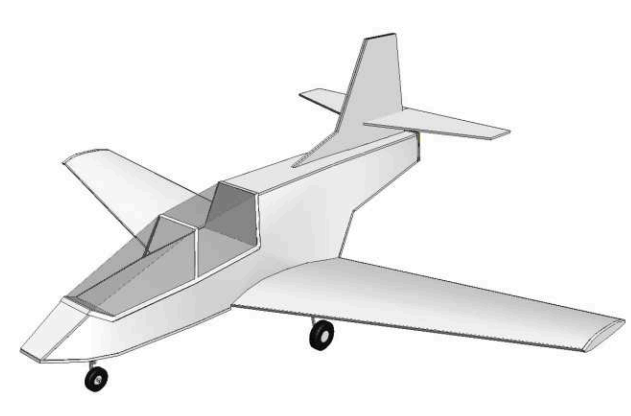

WALET 1400mm - FPV Platform