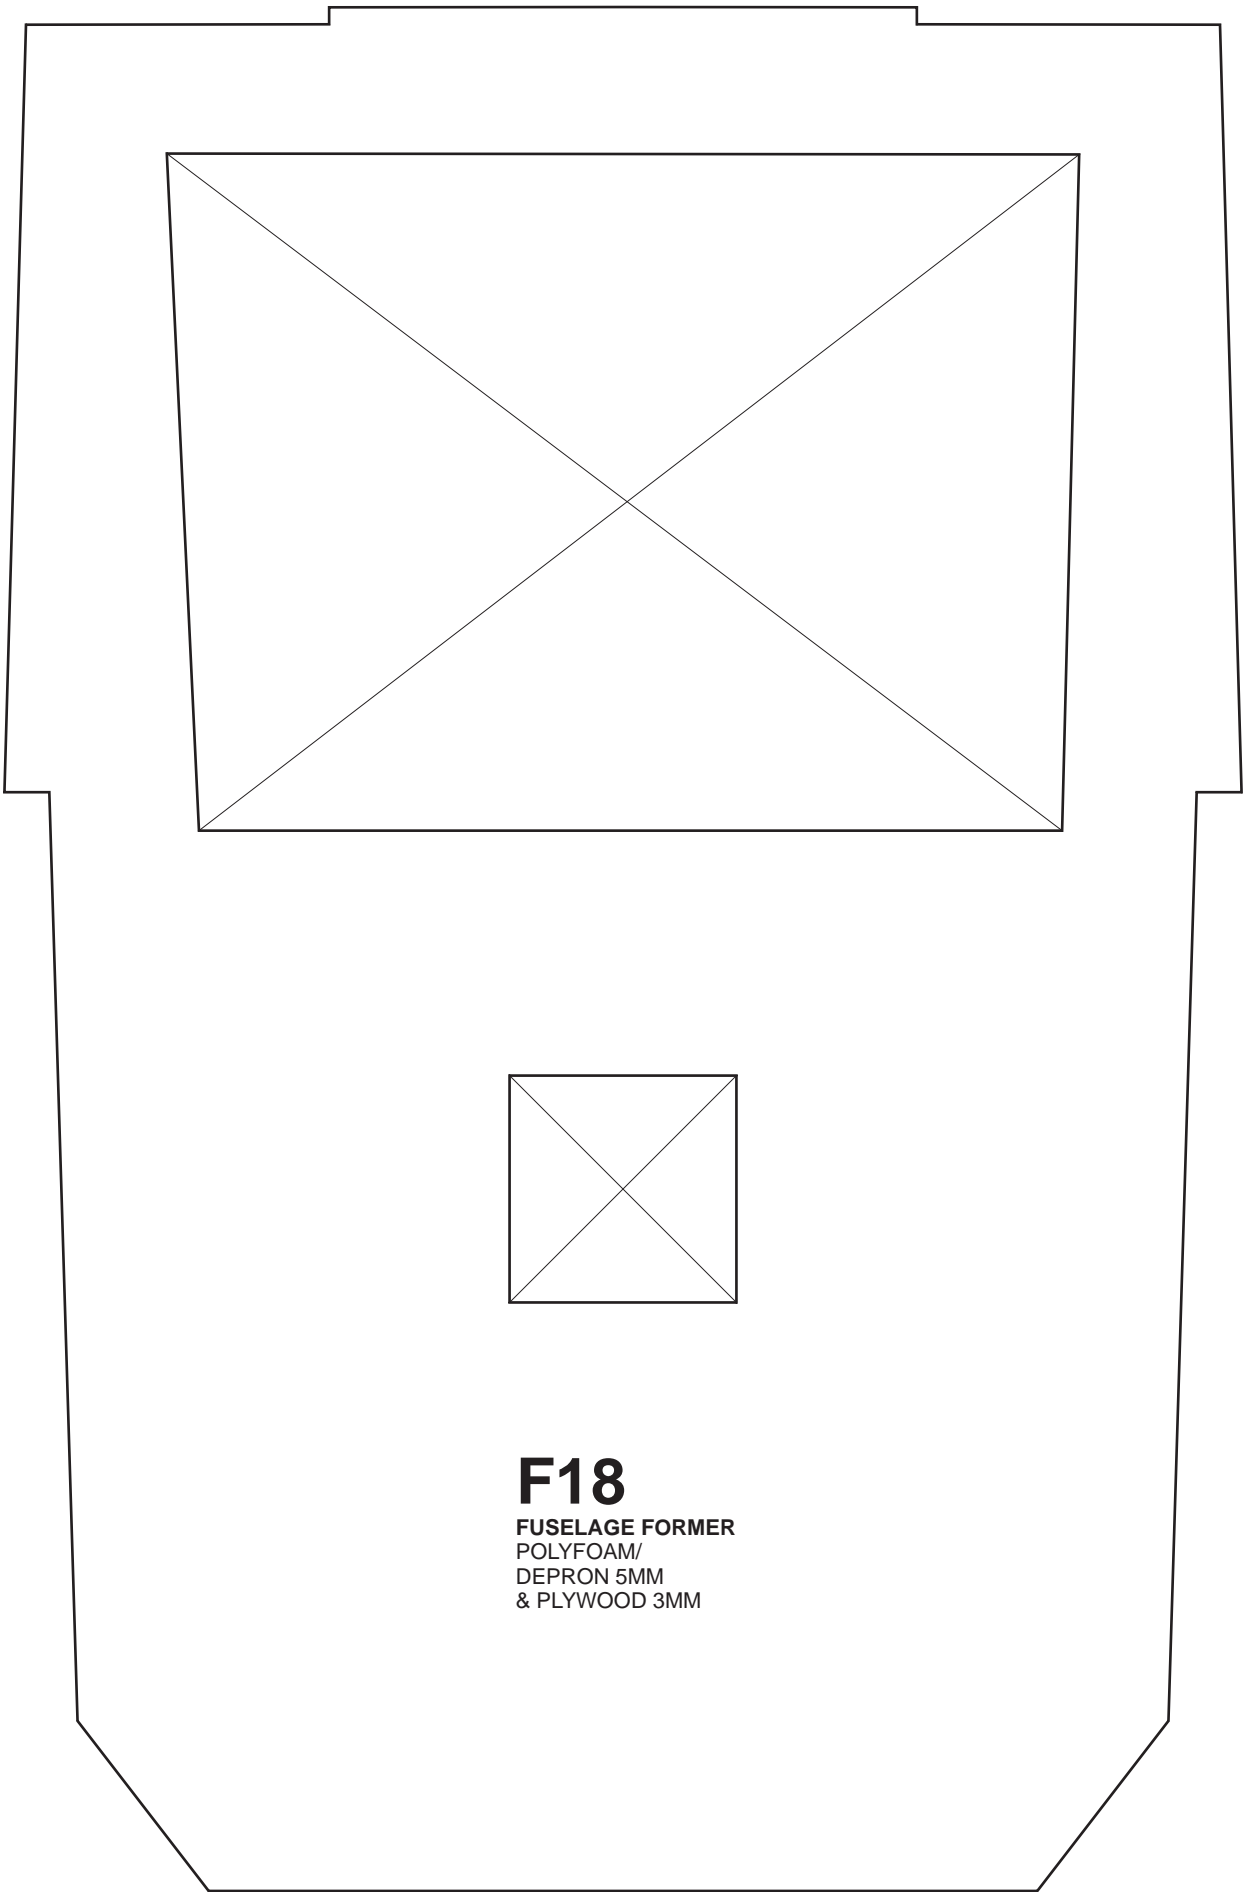

F18

FUSELAGE FORMER
POLYFOAM/
DEPRON 5MM
& PLYWOOD 3MM