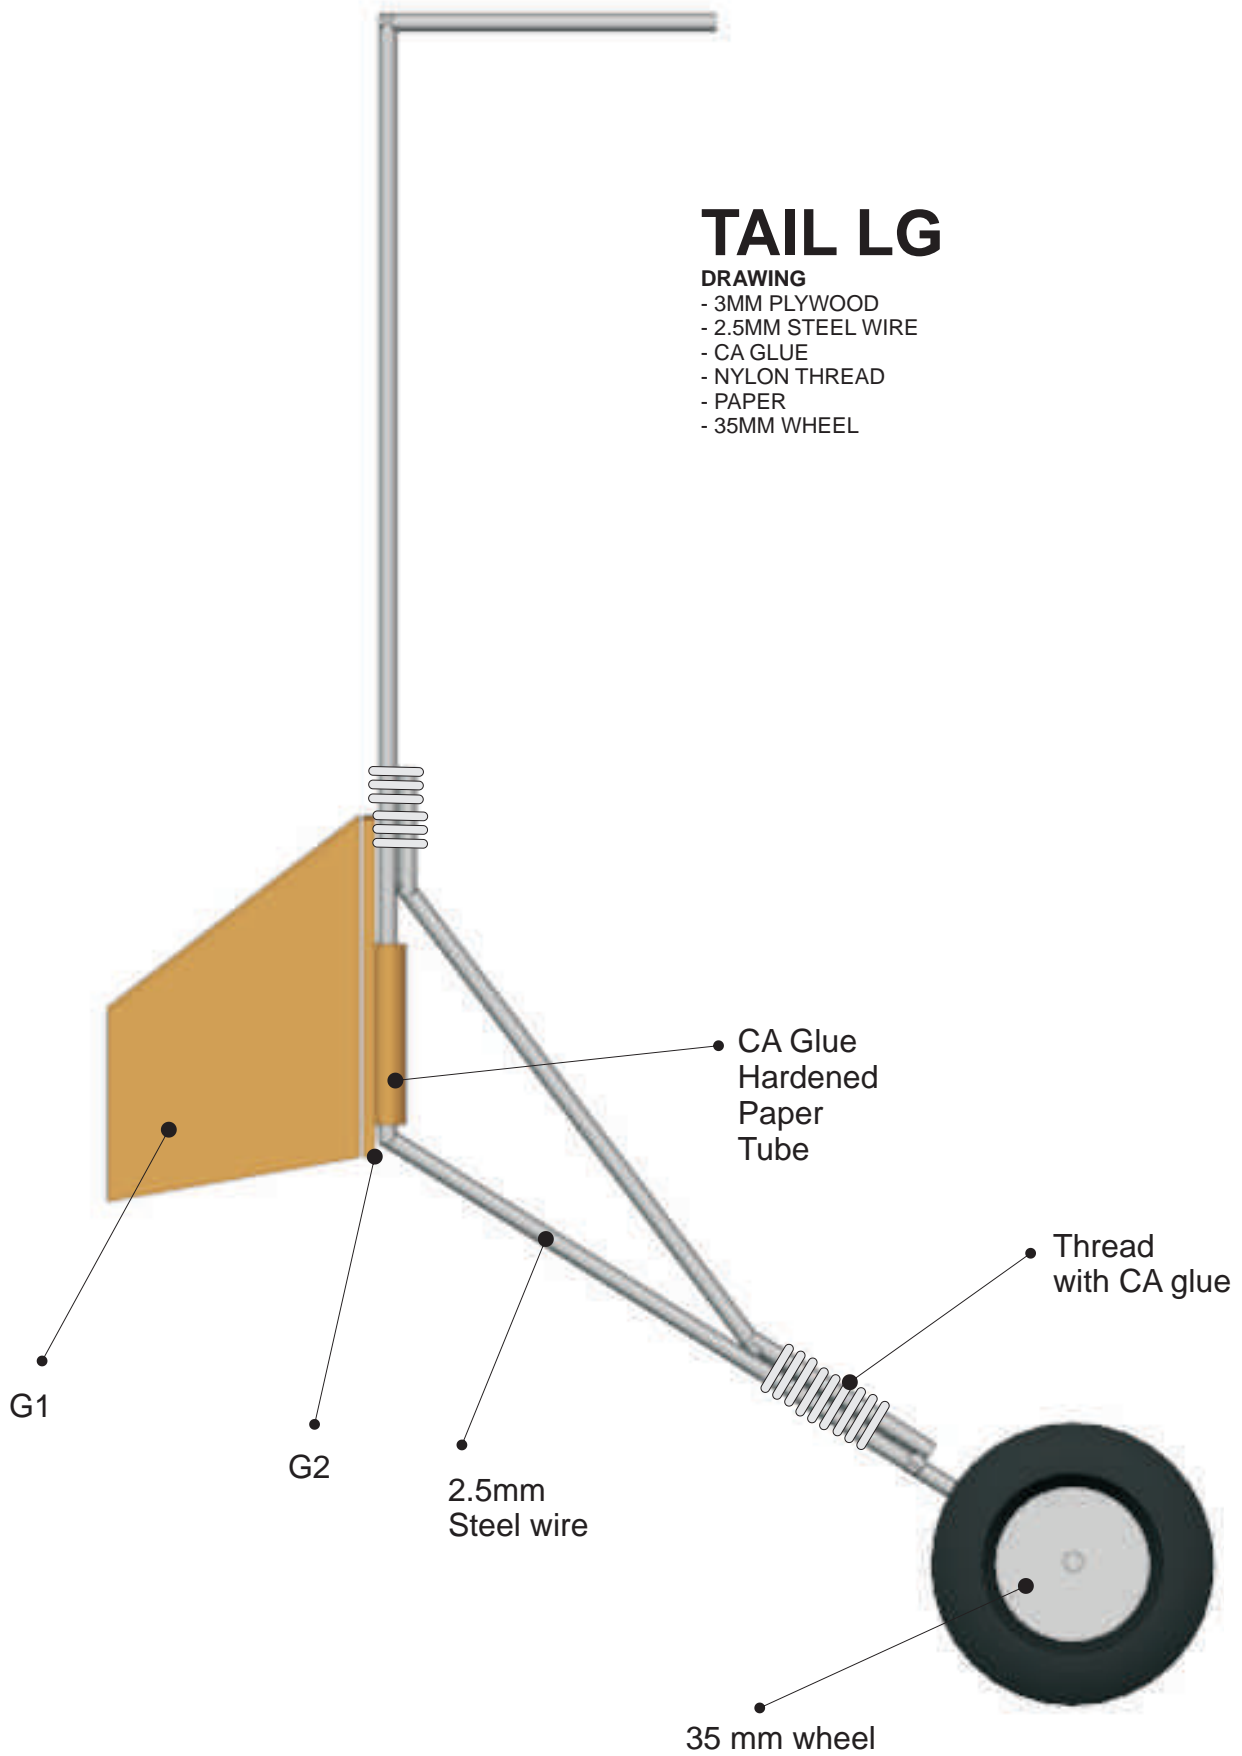

TAIL LG

DRAWING

- 3MM PLYWOOD
- 2.5MM STEEL WIRE
- CA GLUE
- NYLON THREAD
- PAPER
- 35MM WHEEL