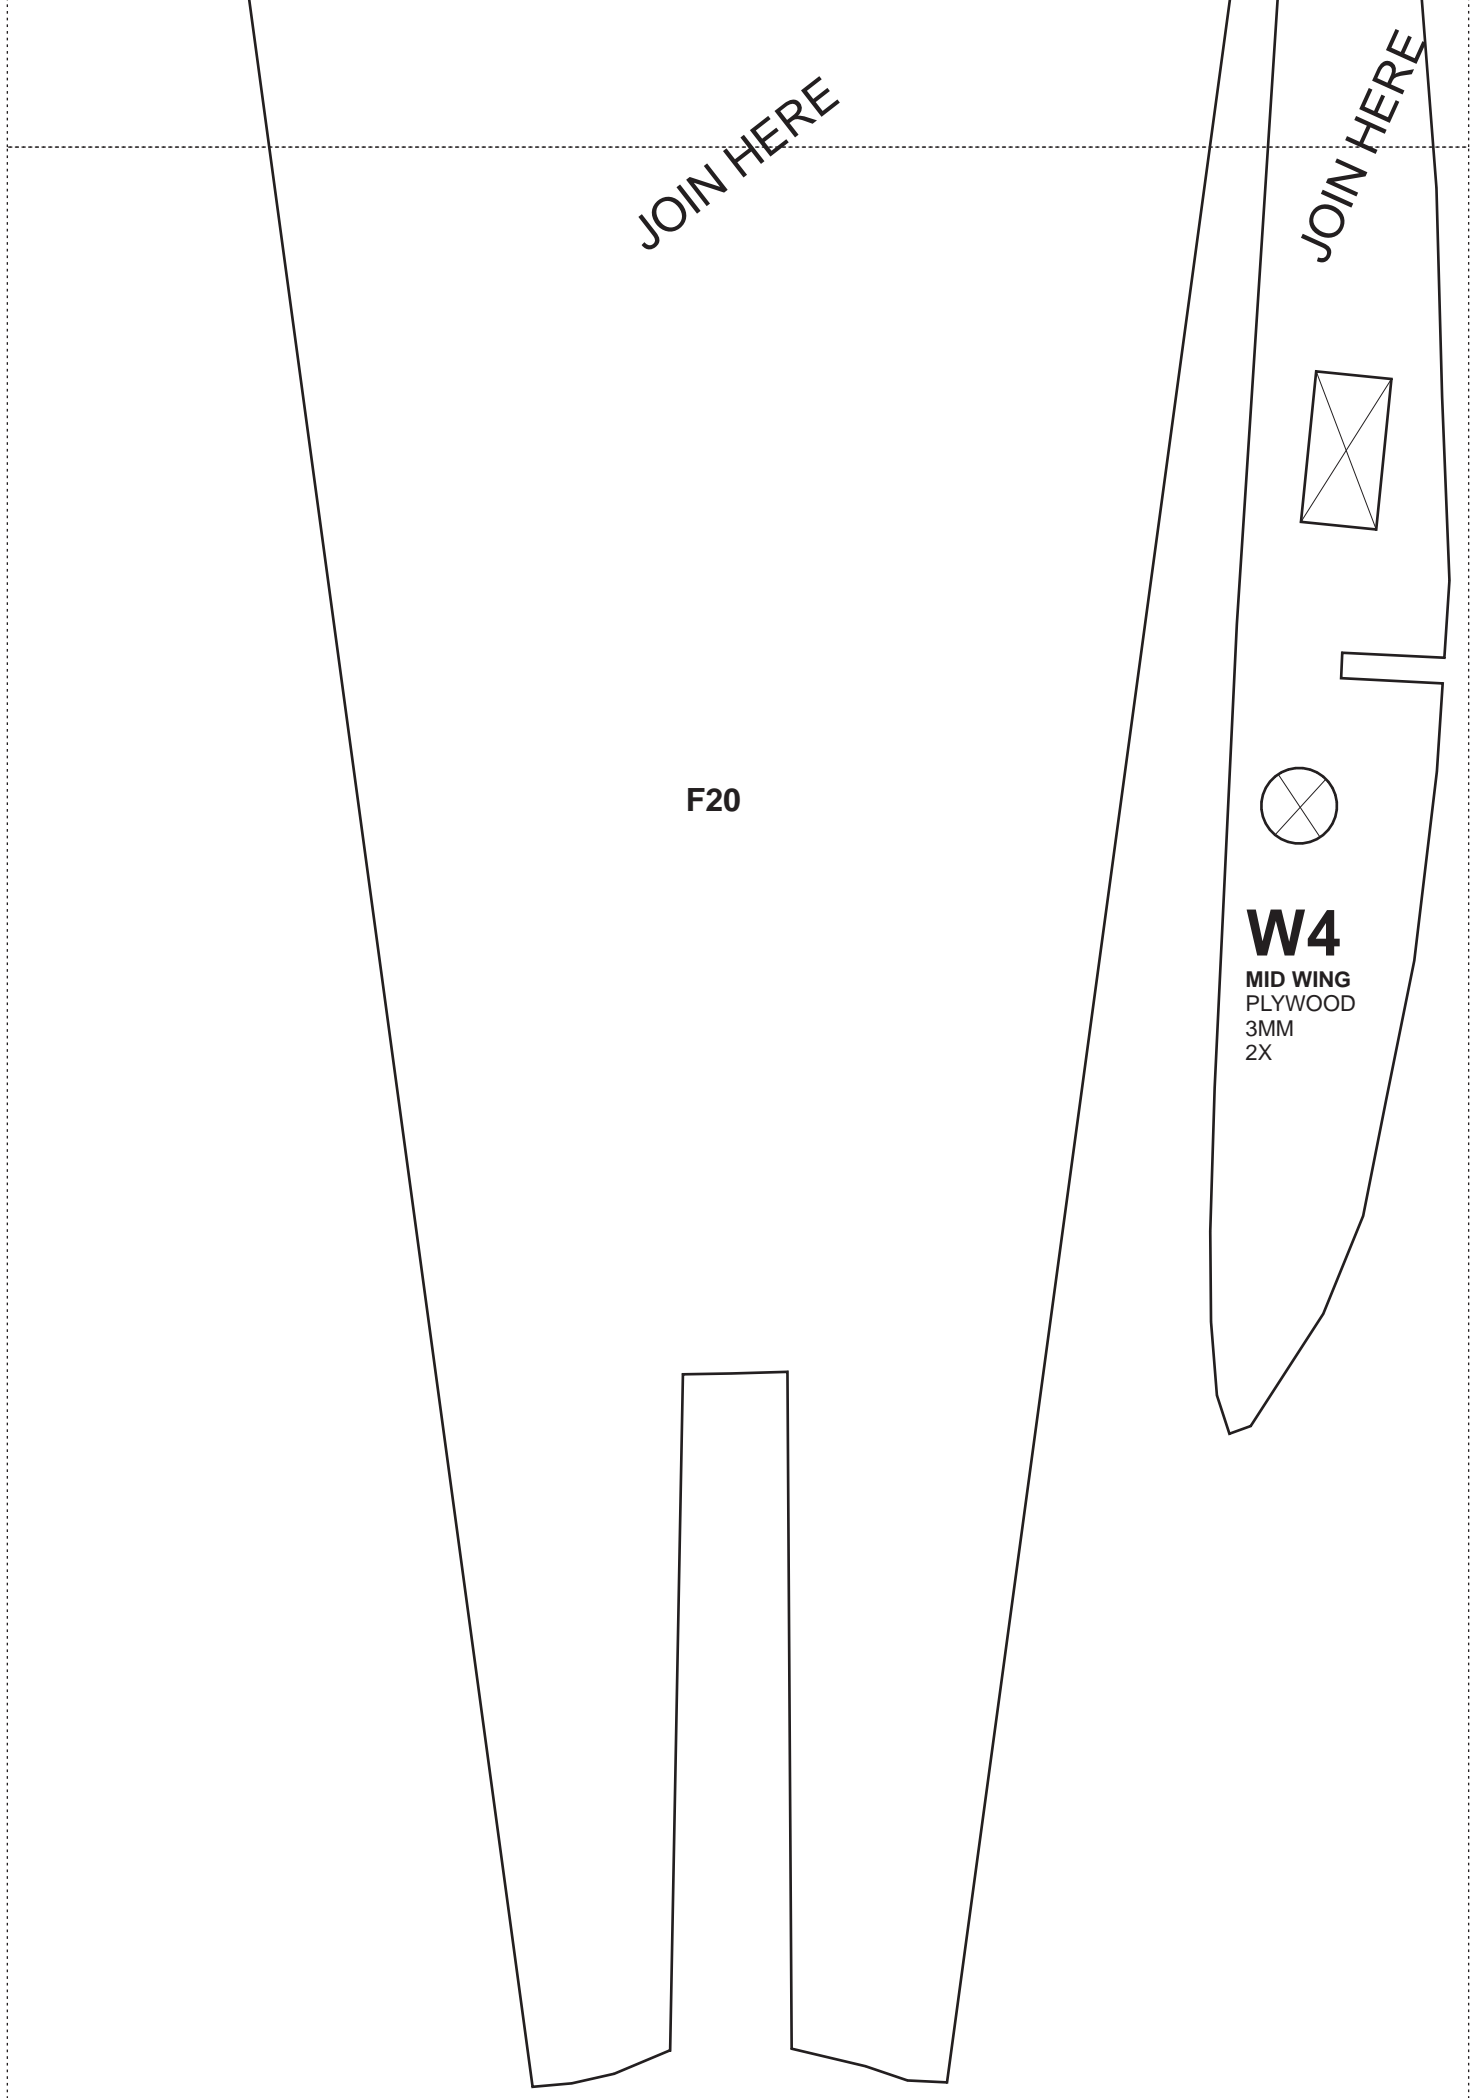

JOIN HERE

JOIN HERE

F20

W4
MID WING
PLYWOOD
3MM
2X