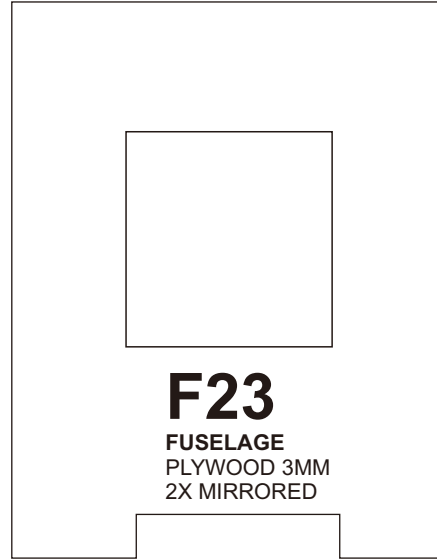

JOIN HERE

F17