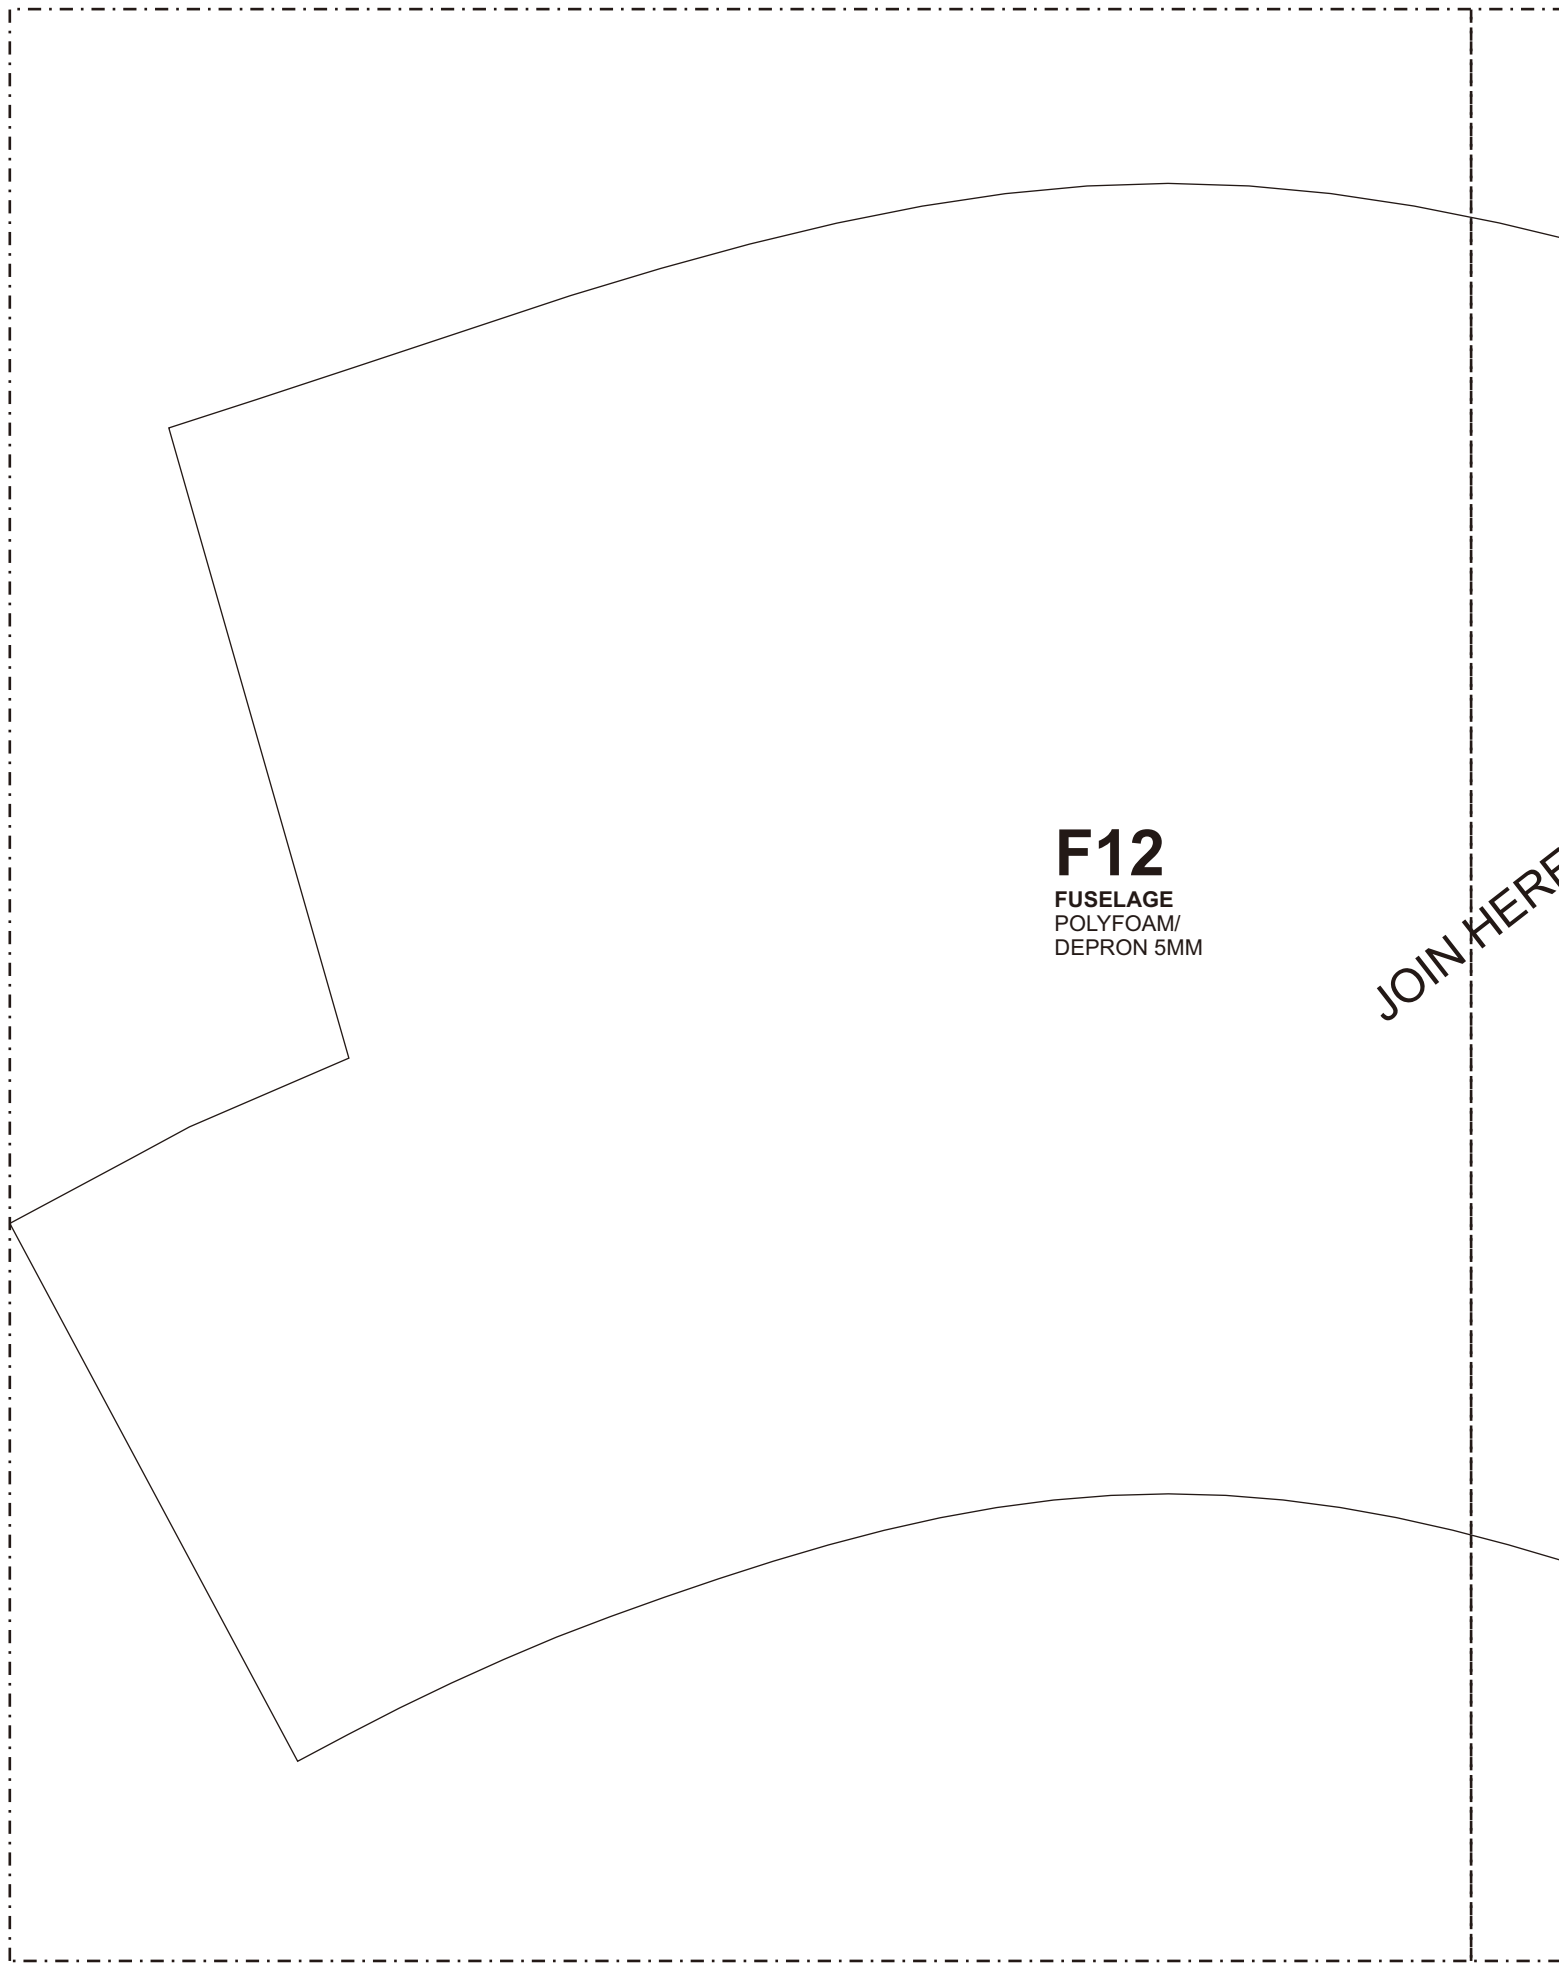

F12
FUSELAGE
POLYFOAM/
DEPRON 5MM

JOIN HERE