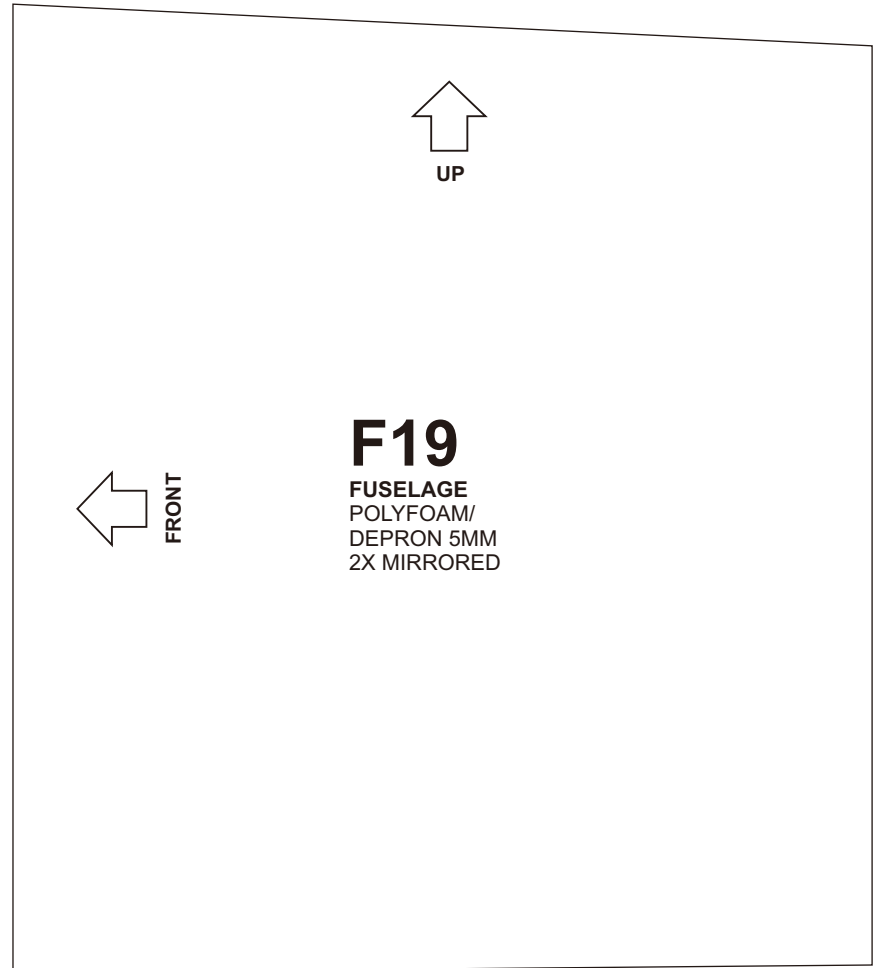

JOIN HERE

F17