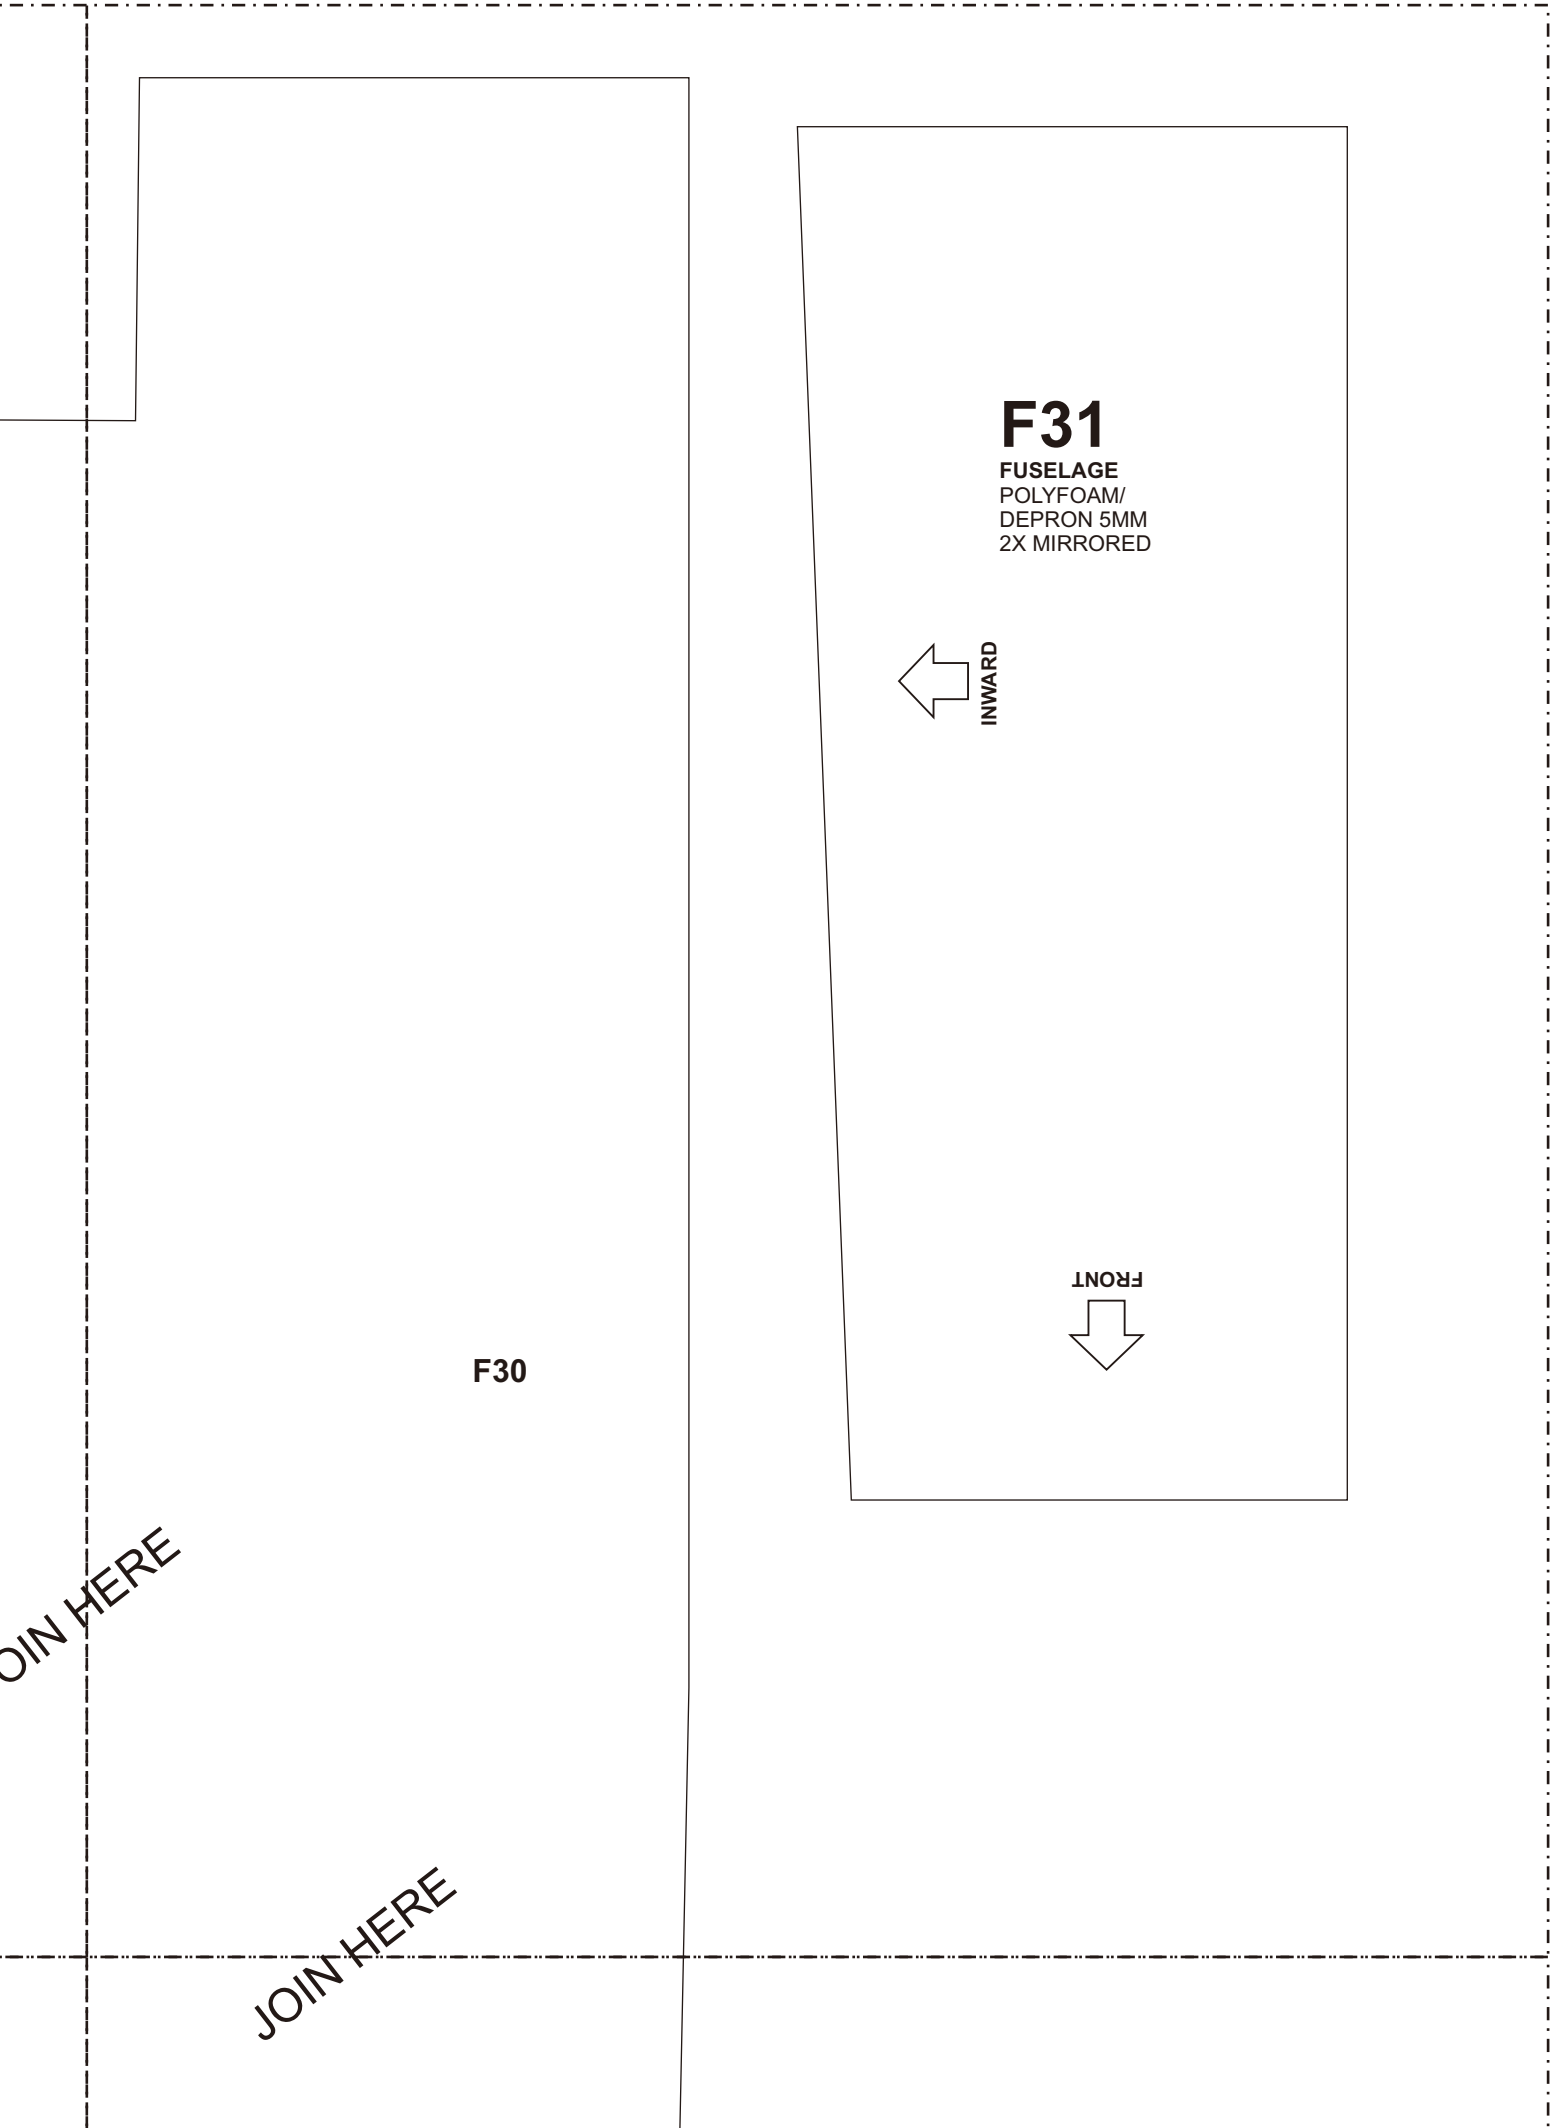

F31

FUSELAGE
POLYFOAM/
DEPRON 5MM
2X MIRRORED

F30

JOIN HERE

JOIN HERE