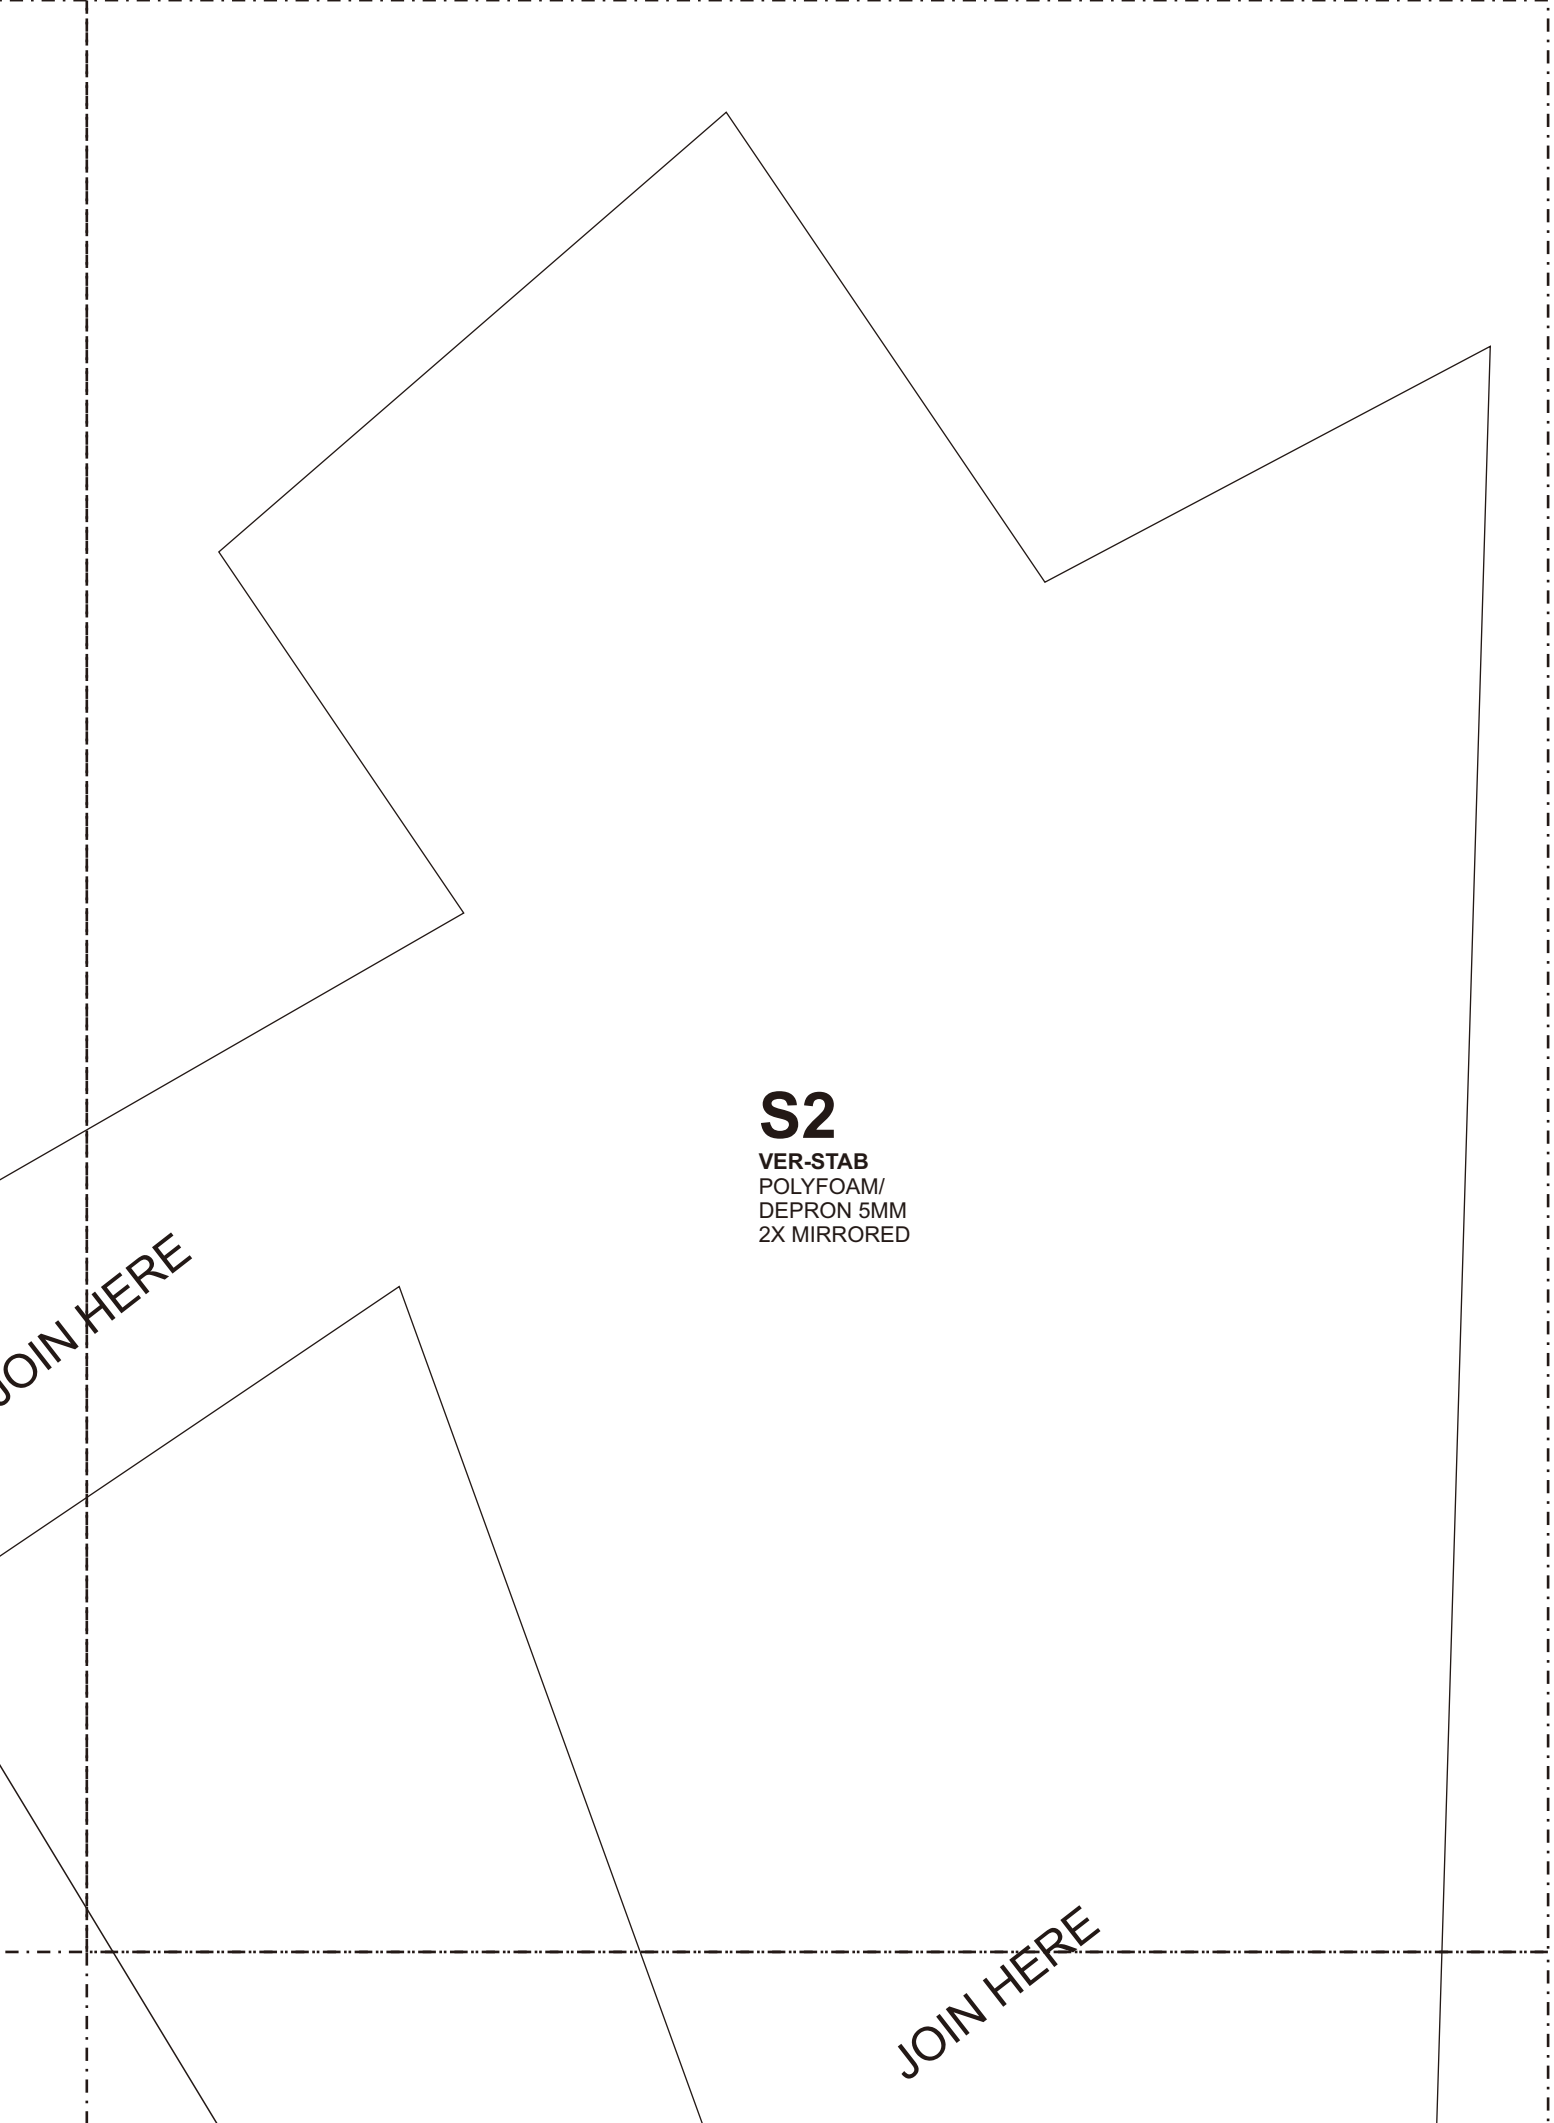

F44

**F40**  
FUSELAGE  
POLYFOAM/  
DEPRON 5MM

S2

JOIN HERE