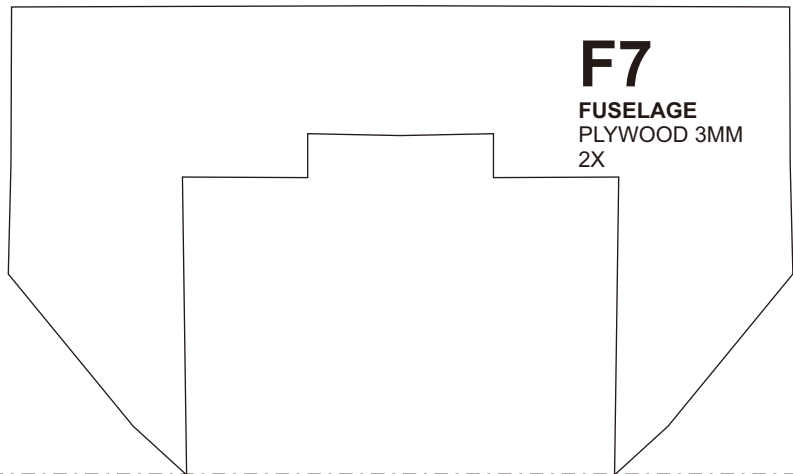

F1

JOIN HERE

PLYWOOD 3MM
4X
F8