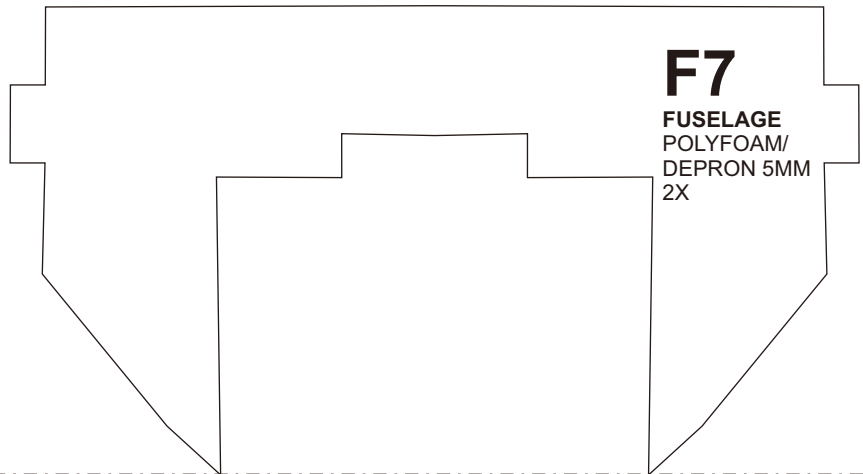

F1

JOIN HERE