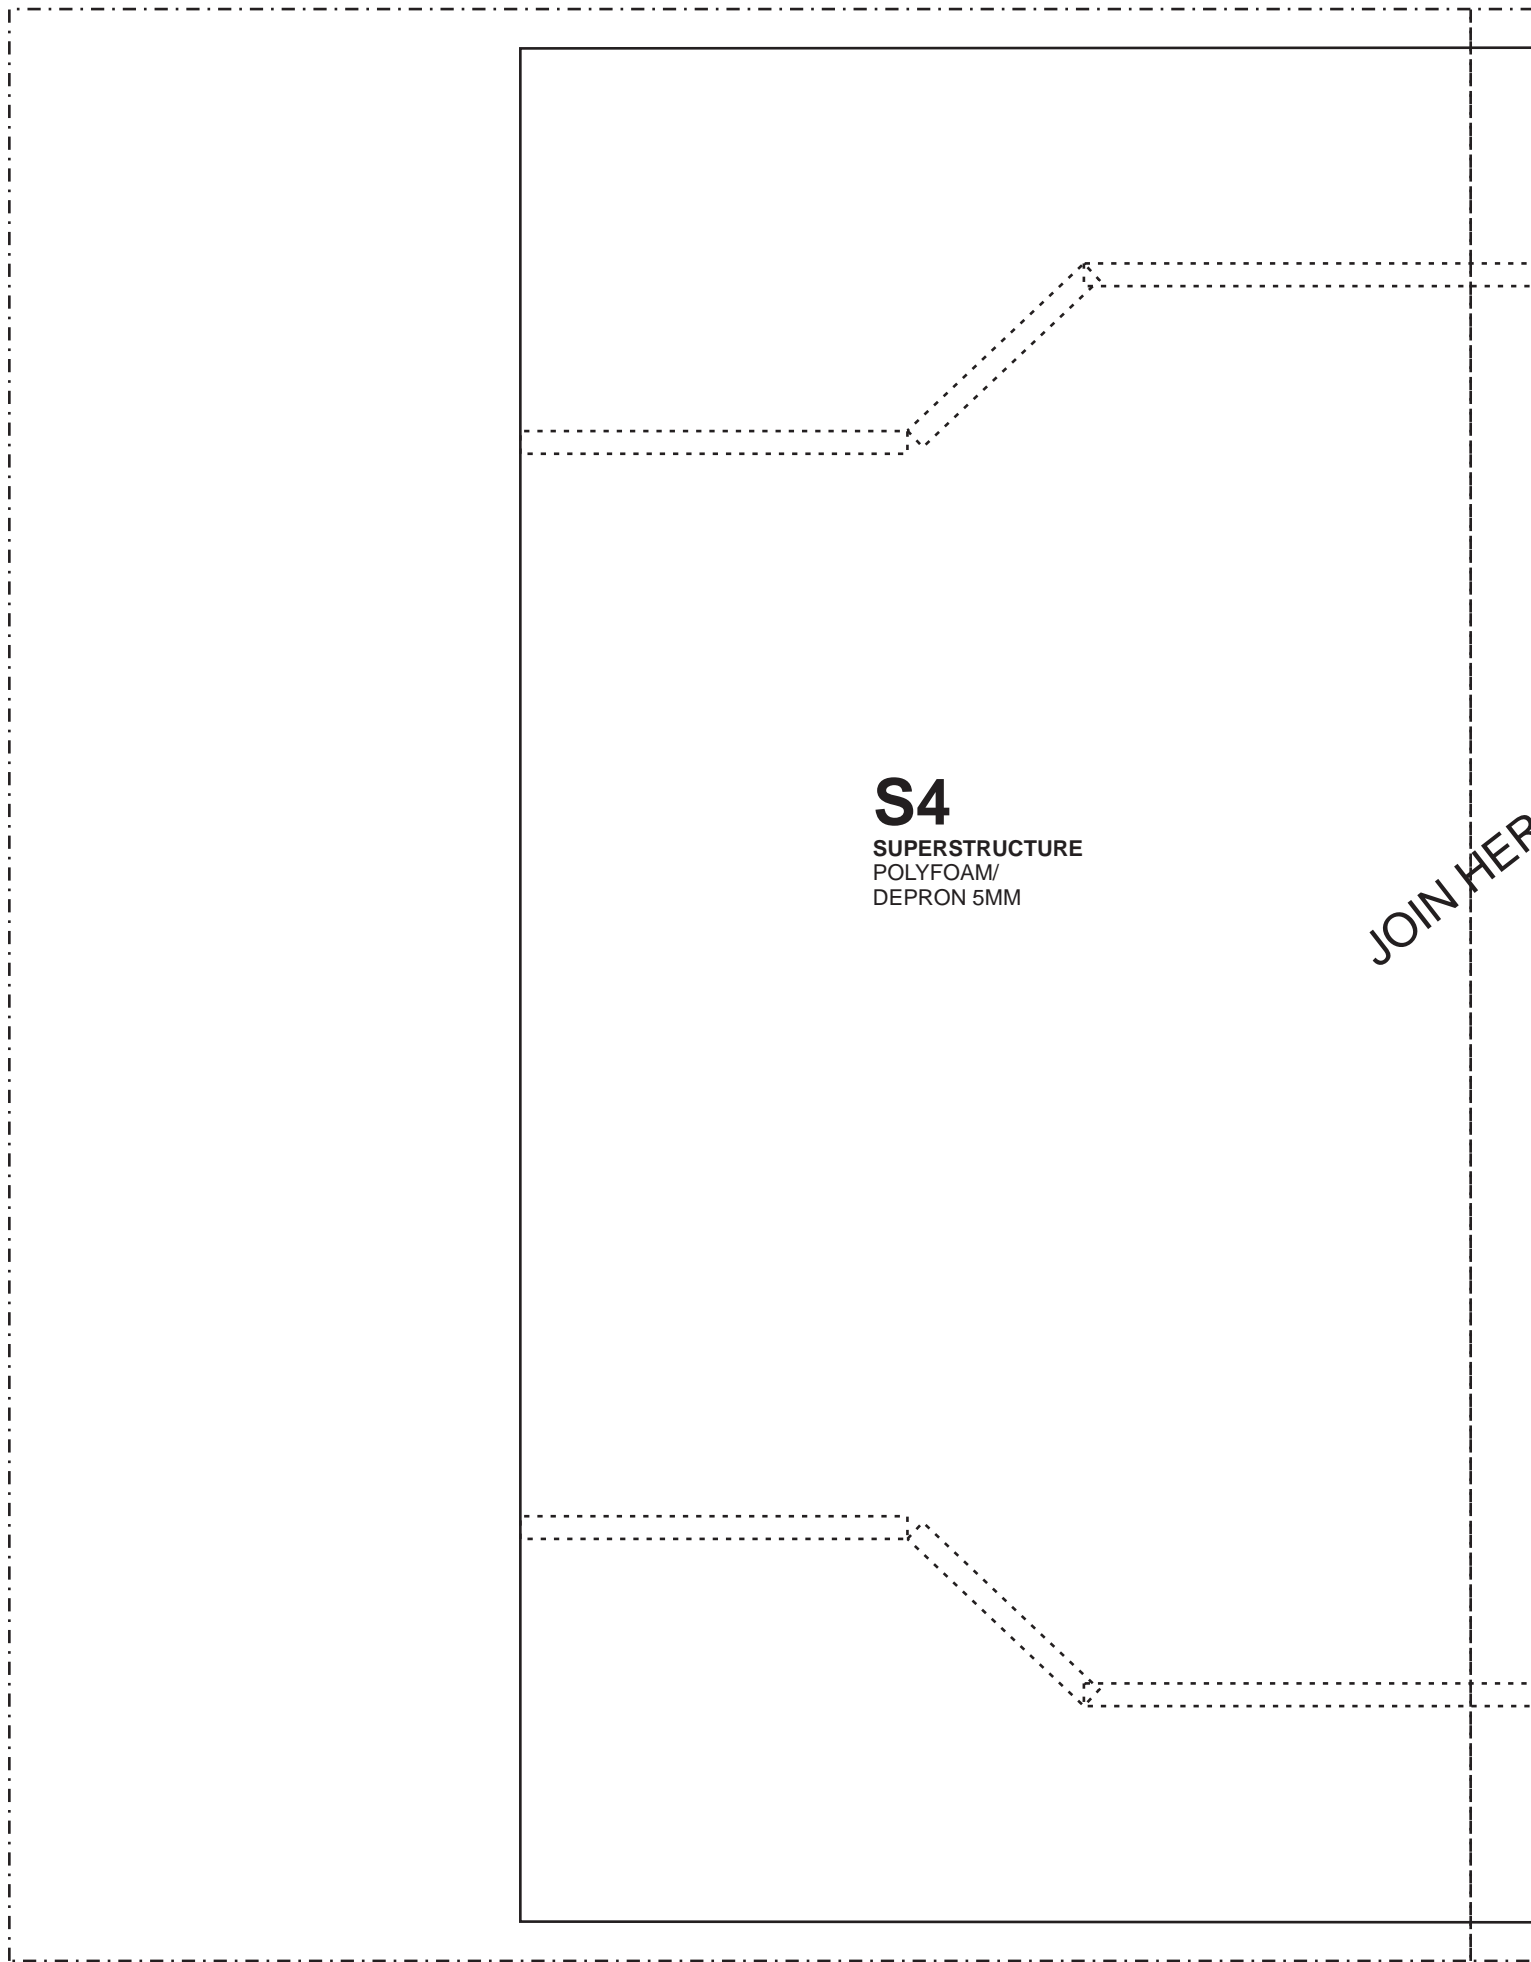

S4

SUPERSTRUCTURE
POLYFOAM/
DEPRON 5MM

JOIN HERE