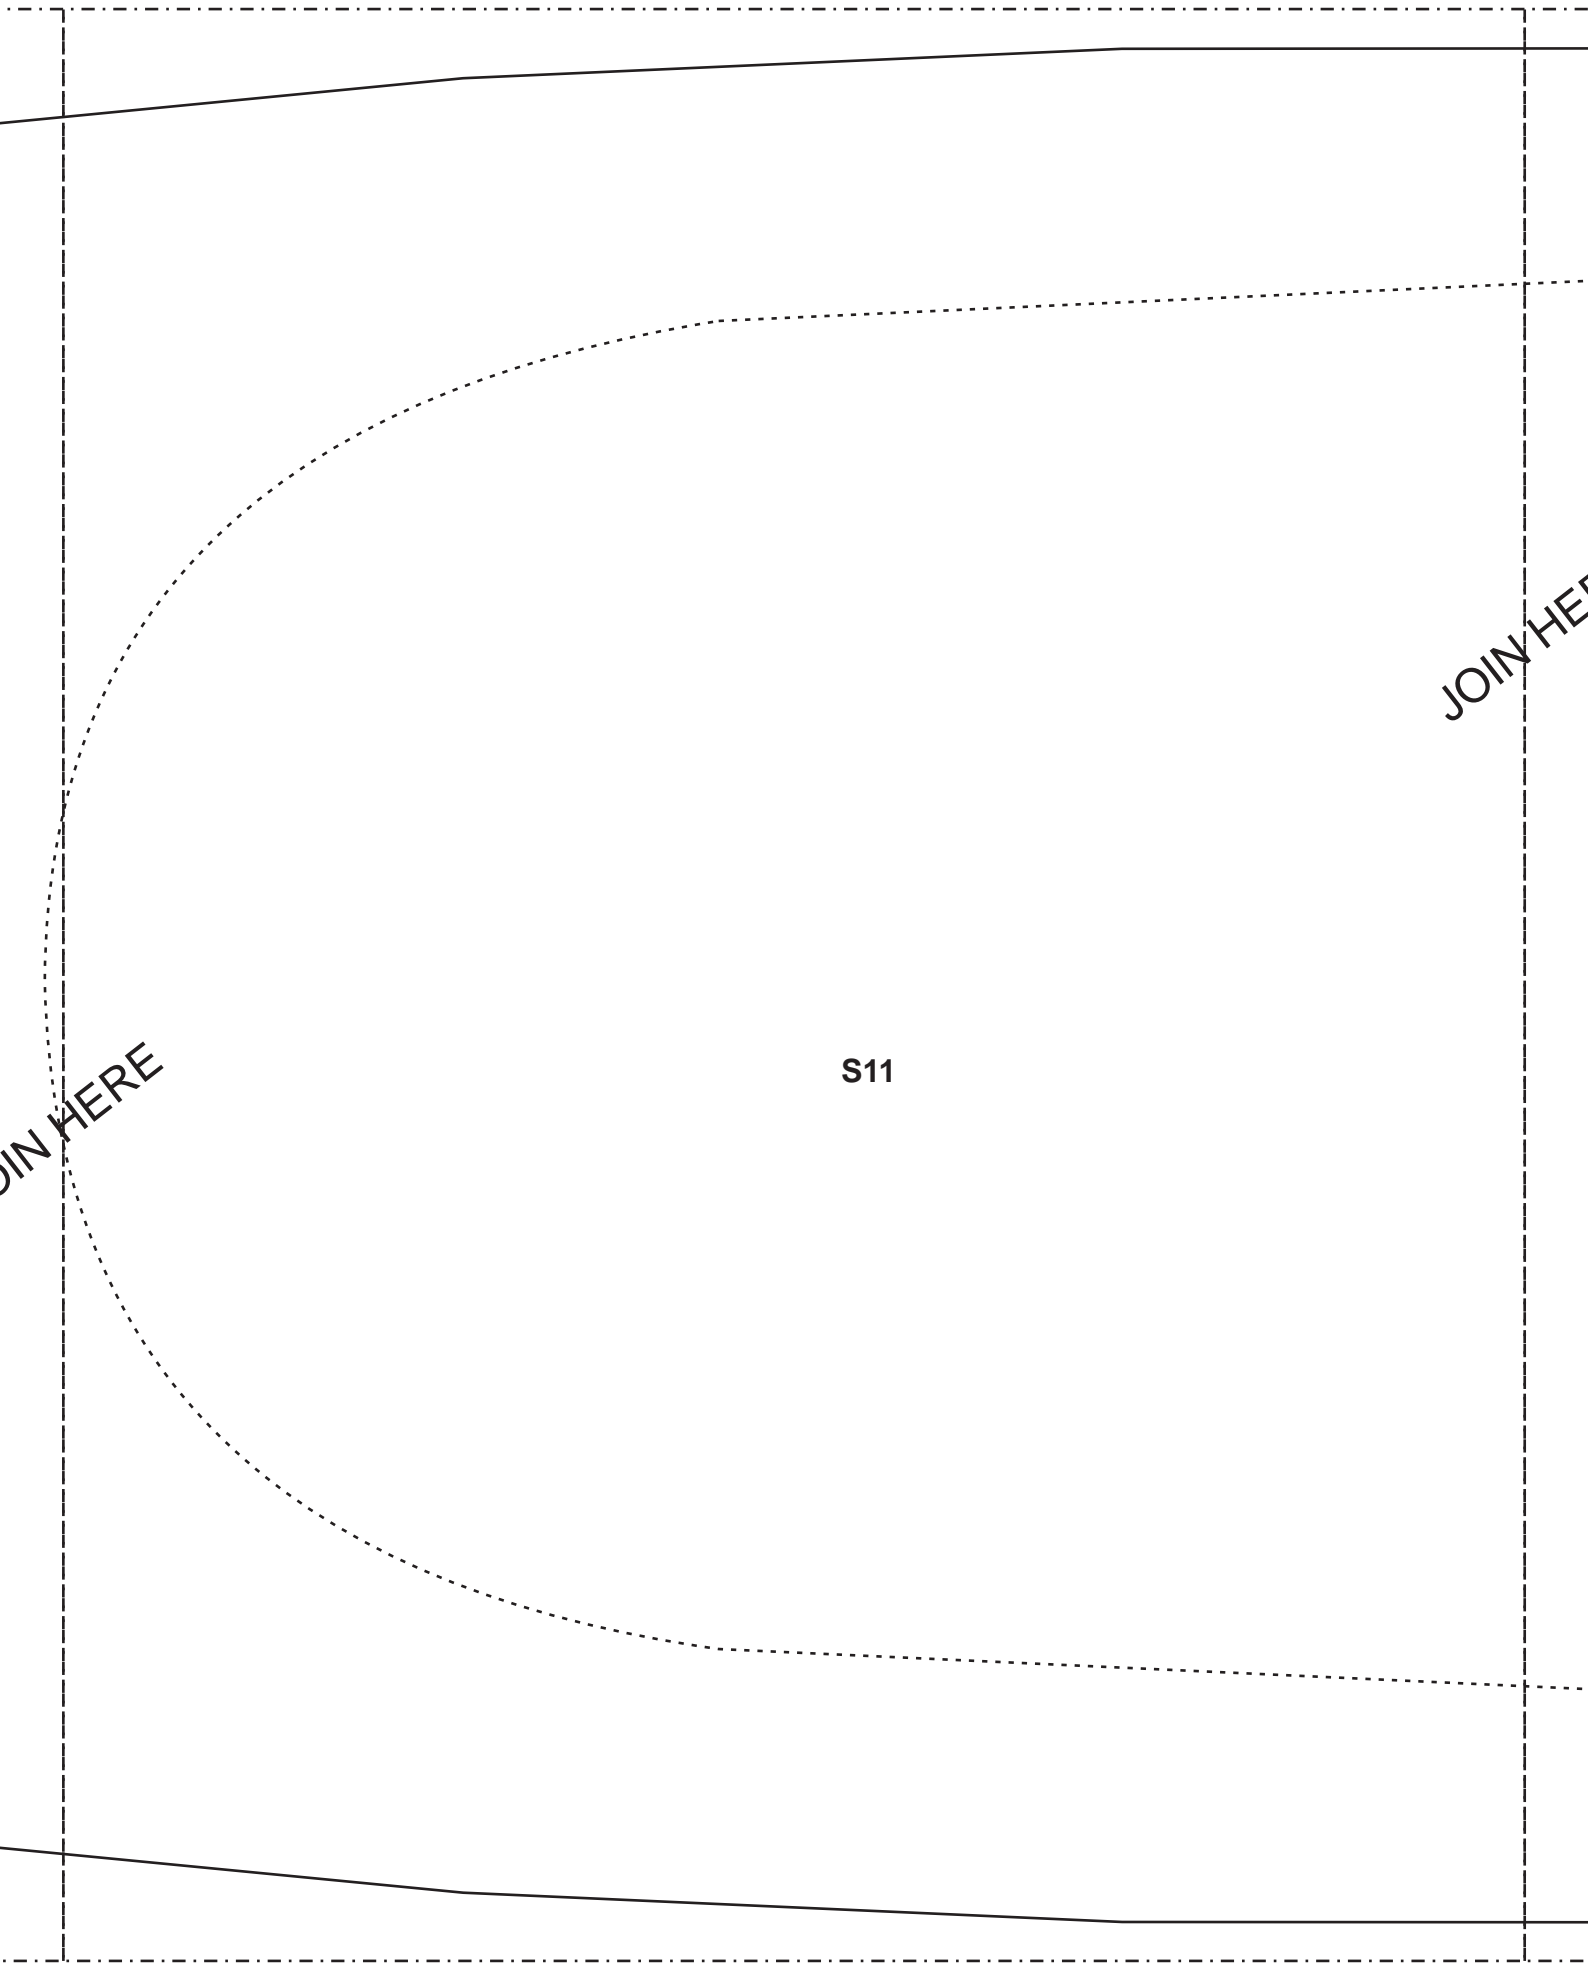

JOIN HERE

S11

JOIN HERE