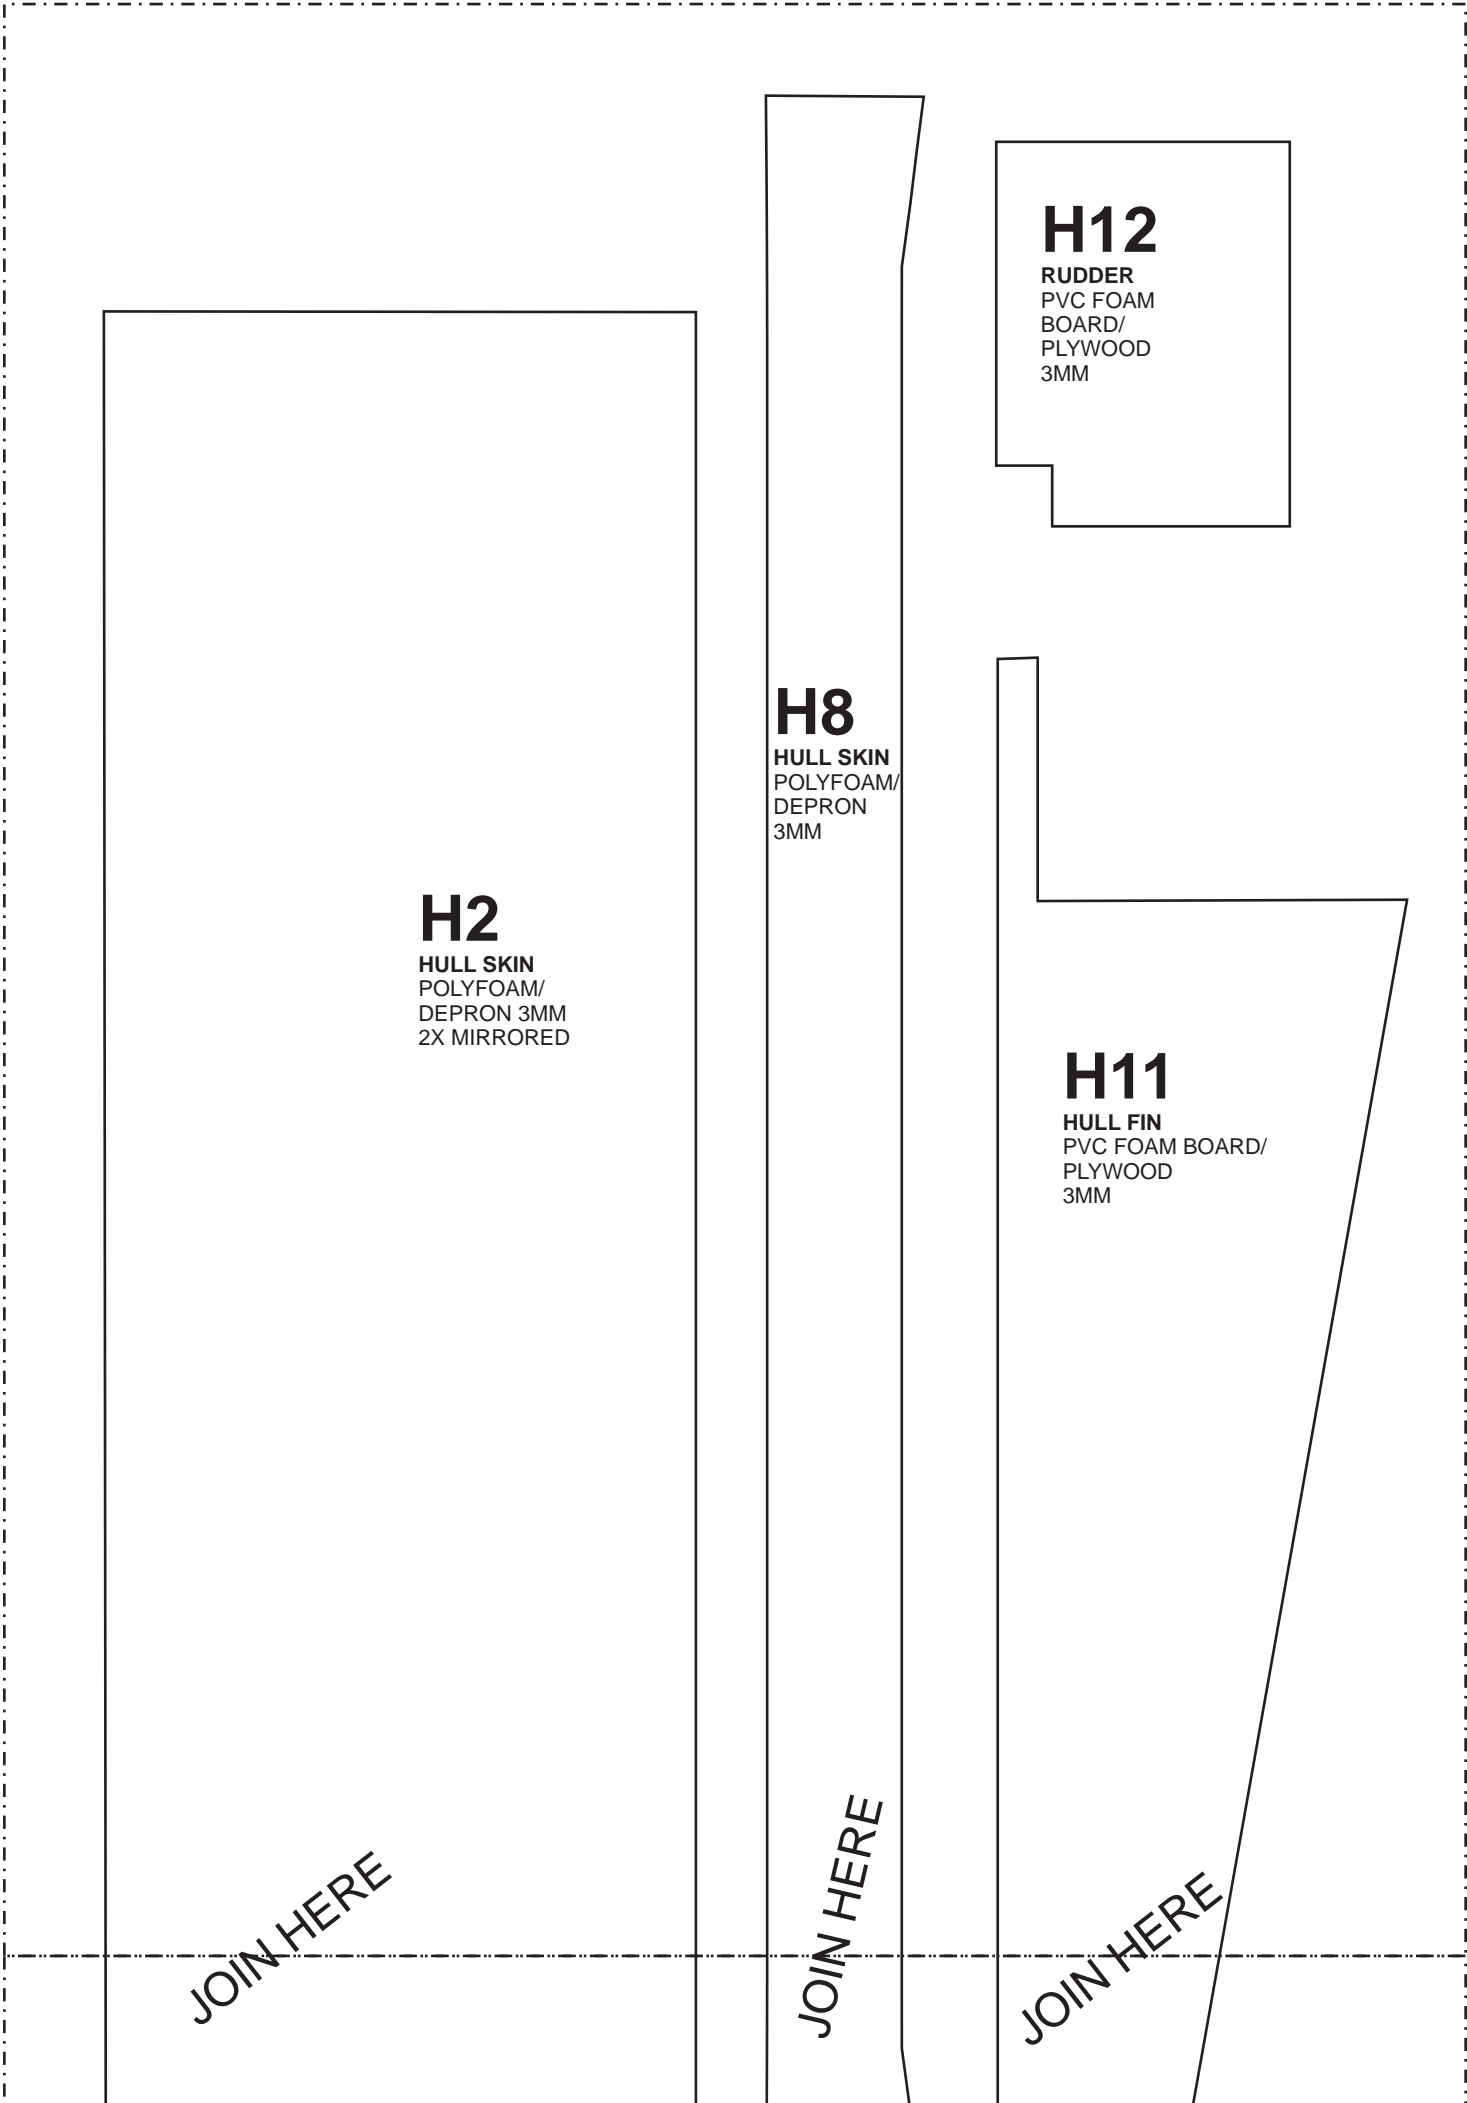

H2

HULL SKIN
POLYFOAM/
DEPRON 3MM
2X MIRRORED

H8

HULL SKIN
POLYFOAM/
DEPRON
3MM

H12

RUDDER
PVC FOAM
BOARD/
PLYWOOD
3MM

H11

HULL FIN
PVC FOAM BOARD/
PLYWOOD
3MM

JOIN HERE

JOIN HERE

JOIN HERE