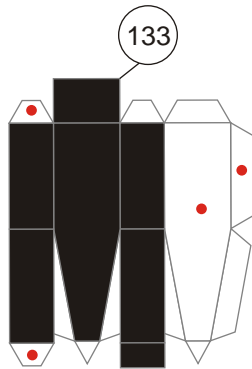

# Sandtrooper paper model

Scale 1:6

This is my first model in 2015. I usually break a figure paper model into several parts, but this time I release the template in just a file. Perhaps there will be a blank template for it, if I got the time. A Sandtrooper is a desert stormtrooper. Sandtrooper armor looks the same as their fellow the other stormtroopers, but with a little bit different in detail. They also have distinctive dirty looked or heavy weathered instead of shiny armor like the stormtroopers have. Their first appearance was in Star Wars IV : A New Hope. Sandtrooper also wore pauldron. Each pauldron color represents a military rank. This orange one is representing a squad leader, which usually consist of 7 desert stormtroopers. When on duty, the squad usually bring heavy weapons and backpacks with them.

28

29

30

31

127

128

130

129

131

132

133

134

135

136

137

139