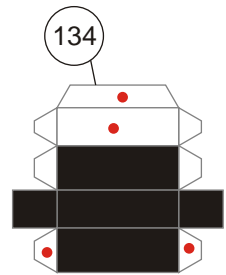

127

128

130

129

131

132

133

134

135

136

137

139

138

140

141