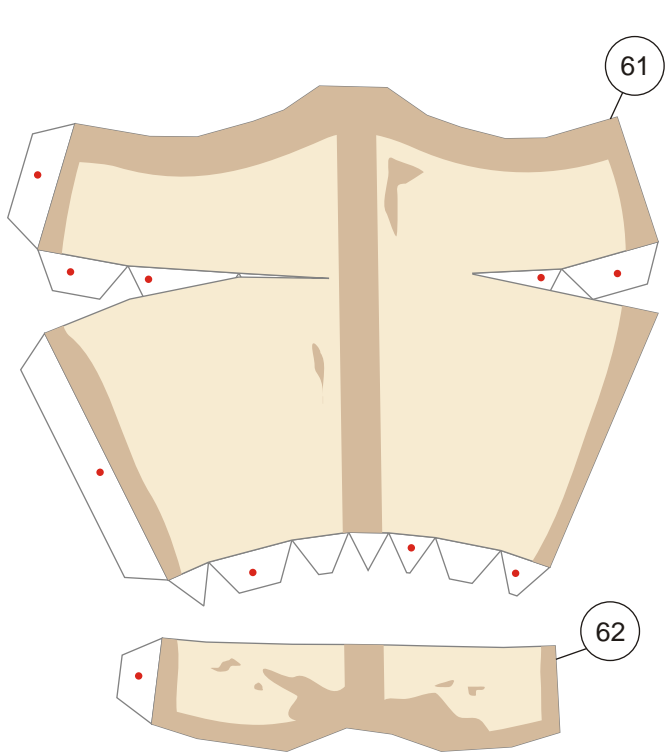

# Sandtrooper paper model

Scale 1:6

This is my first model in 2015. I usually break a figure paper model into several parts, but this time I release the template in just a file. Perhaps there will be a blank template for it, if I got the time. A Sandtrooper is a desert stormtrooper. Sandtrooper armor looks the same as their fellow the other stormtroopers, but with a little bit different in detail. They also have distinctive dirty looked or heavy weathered instead of shiny armor like the stormtroopers have. Their first appearance was in Star Wars IV : A New Hope. Sandtrooper also wore pauldron. Each pauldron color represents a military rank. This orange one is representing a squad leader, which usually consist of 7 desert stormtroopers. When on duty, the squad usually bring heavy weapons and backpacks with them.

28

29

30

31

127

128

130

129

131

132

133

134

135

136

137

139