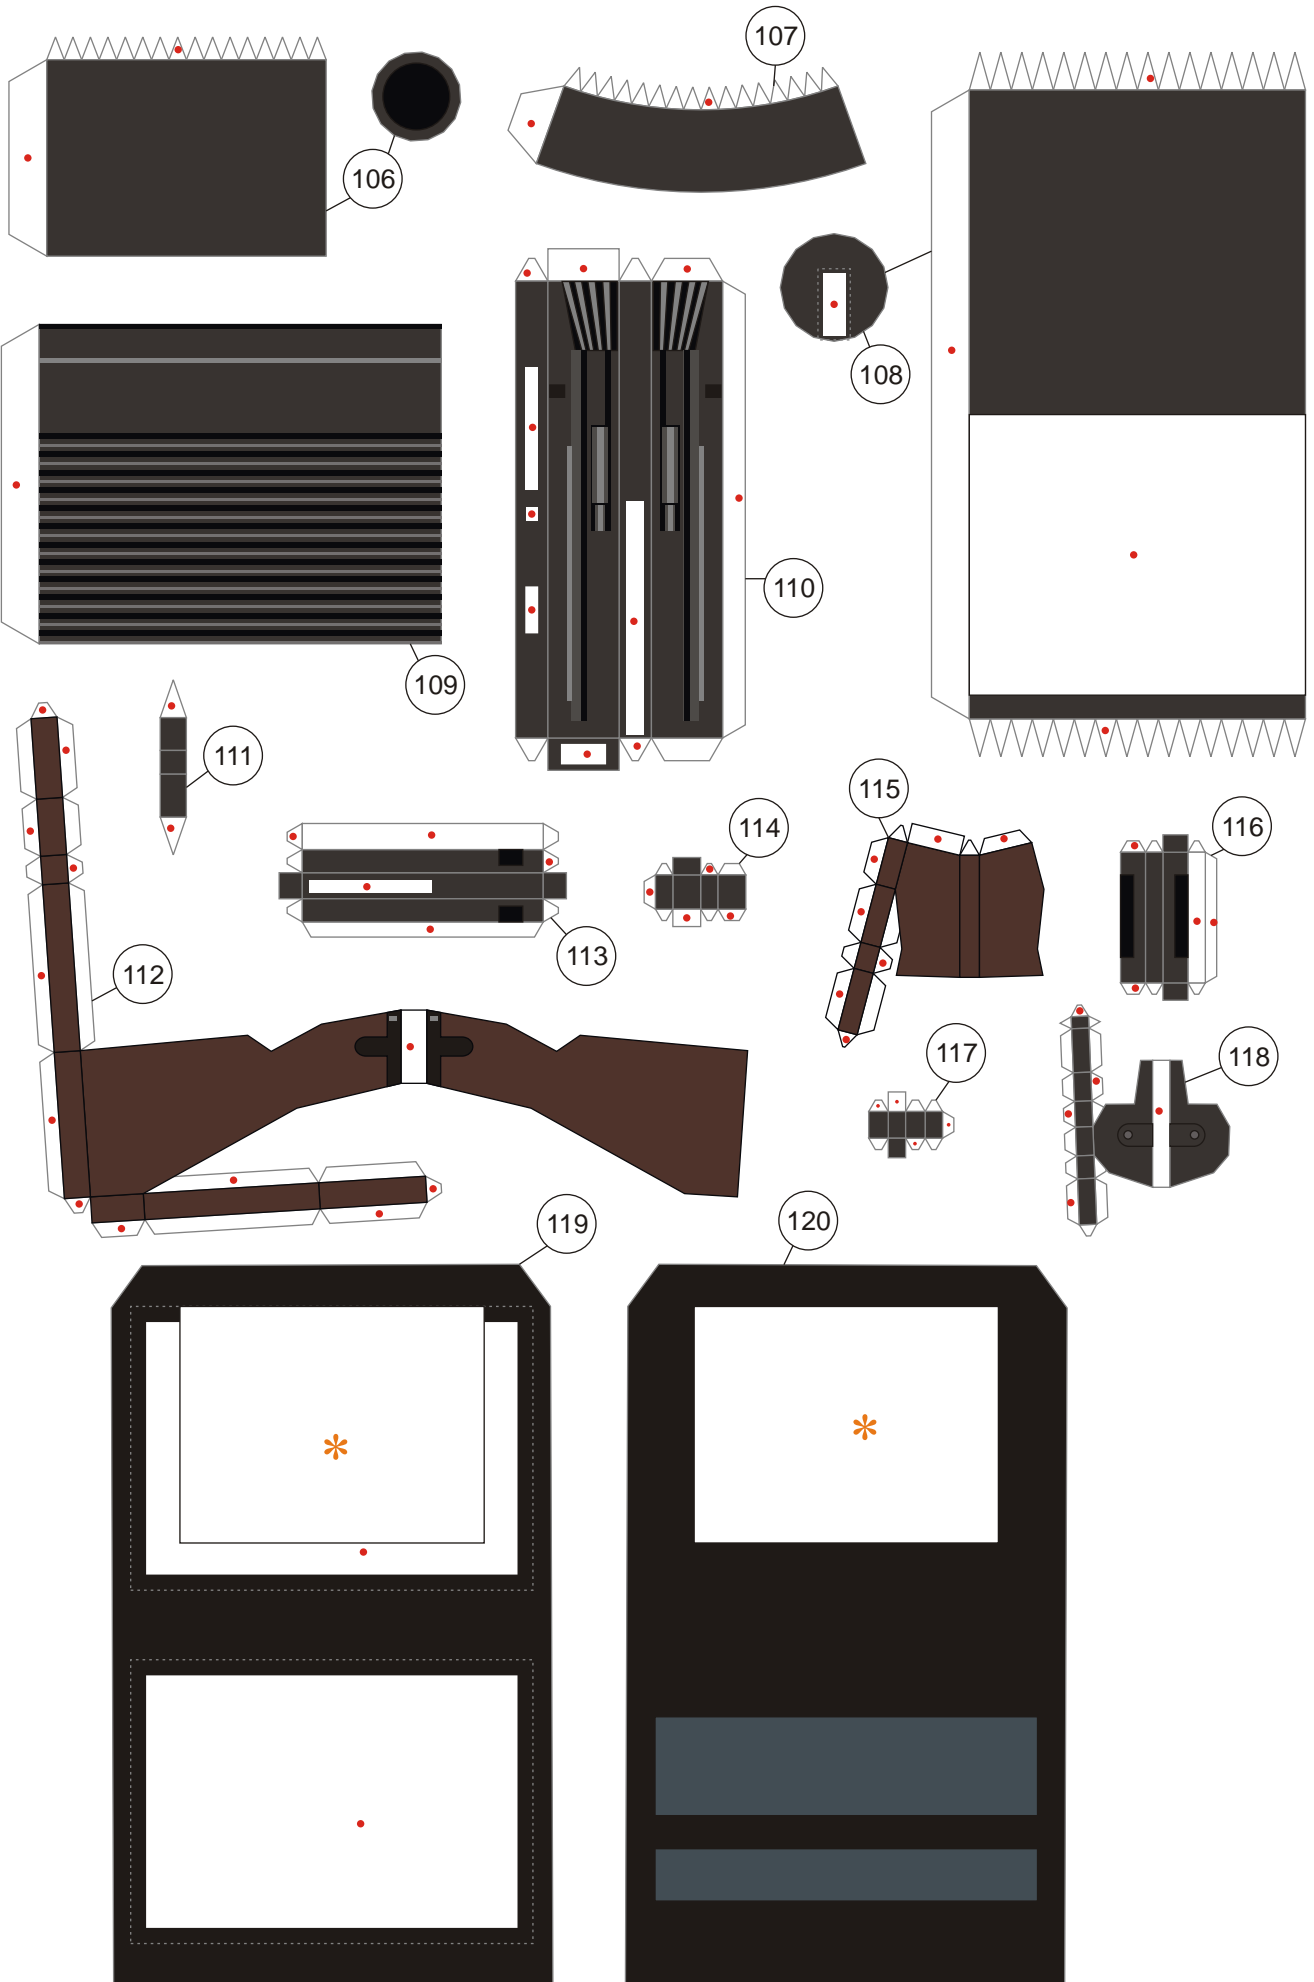

# Sandtrooper paper model

Scale 1:6

This is my first model in 2015. I usually break a figure paper model into several parts, but this time I release the template in just a file. Perhaps there will be a blank template for it, if I got the time. A Sandtrooper is a desert stormtrooper. Sandtrooper armor looks the same as their fellow the other stormtroopers, but with a little bit different in detail. They also have distinctive dirty looked or heavy weathered instead of shiny armor like the stormtroopers have. Their first appearance was in Star Wars IV : A New Hope. Sandtrooper also wore pauldron. Each pauldron color represents a military rank. This orange one is representing a squad leader, which usually consist of 7 desert stormtroopers. When on duty, the squad usually bring heavy weapons and backpacks with them.

28

29

30

31

127

128

130

129

131

132

133

134

135

136

137

139

138

140

141