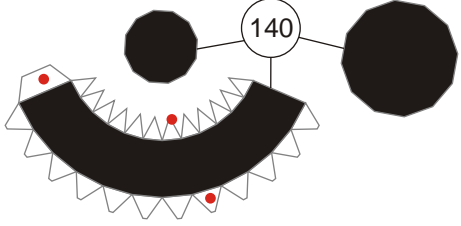

127

128

130

129

131

132

133

134

135

136

137

139

138

140

141