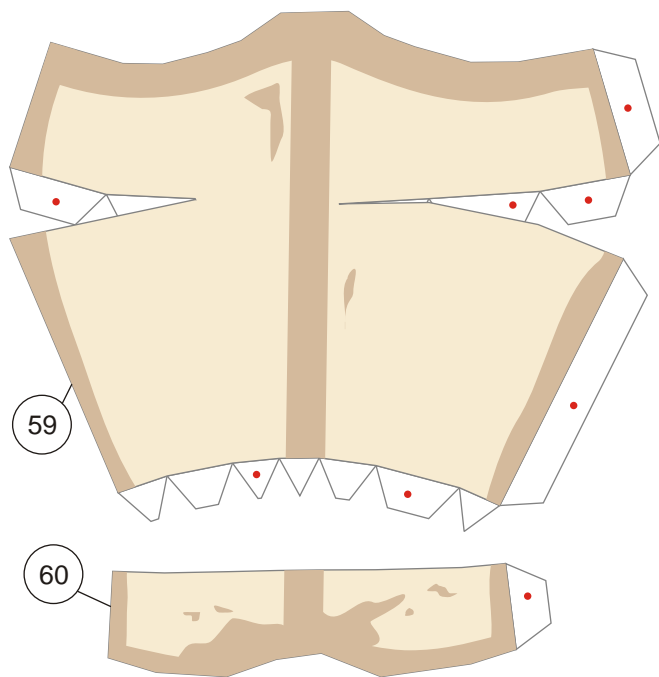

# Sandtrooper paper model

Scale 1:6

This is my first model in 2015. I usually break a figure paper model into several parts, but this time I release the template in just a file. Perhaps there will be a blank template for it, if I got the time. A Sandtrooper is a desert stormtrooper. Sandtrooper armor looks the same as their fellow the other stormtroopers, but with a little bit different in detail. They also have distinctive dirty looked or heavy weathered instead of shiny armor like the stormtroopers have. Their first appearance was in Star Wars IV : A New Hope. Sandtrooper also wore pauldron. Each pauldron color represents a military rank. This orange one is representing a squad leader, which usually consist of 7 desert stormtroopers. When on duty, the squad usually bring heavy weapons and backpacks with them.

28

29

30

31

127

128

130

129

131

132

133

134

135

136

137

139