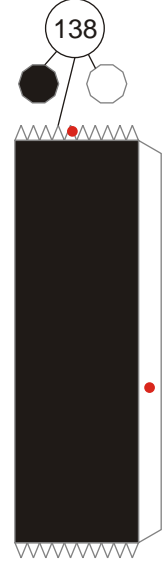

## LEGEND

- Glue
- \* Cutout - make a hole

Model : No. 0373/VI/15

# Sandtrooper paper model

Scale 1:6

This is my first model in 2015. I usually break a figure paper model into several parts, but this time I release the template in just a file. Perhaps there will be a blank template for it, if I got the time. A Sandtrooper is a desert stormtrooper. Sandtrooper armor looks the same as their fellow the other stormtroopers, but with a little bit different in detail. They also have distinctive dirty looked or heavy weathered instead of shiny armor like the stormtroopers have. Their first appearance was in Star Wars IV : A New Hope. Sandtrooper also wore pauldron. Each pauldron color represents a military rank. This orange one is representing a squad leader, which usually consist of 7 desert stormtroopers. When on duty, the squad usually bring heavy weapons and backpacks with them.

28

29

30

31

127

128

130

129

131

132

133

134

135

136

137

139