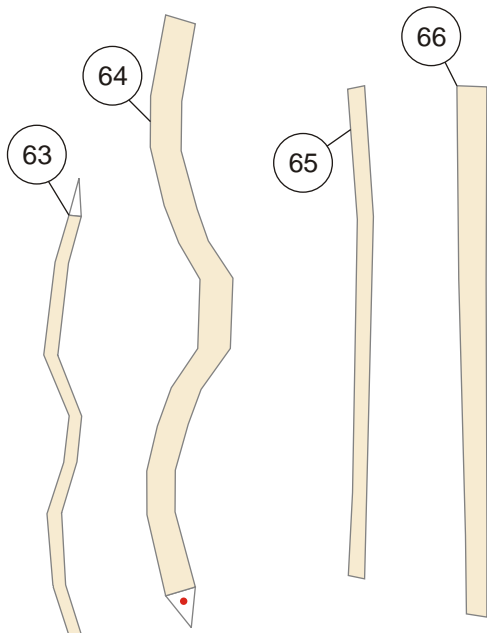

# Sandtrooper paper model

Scale 1:6

This is my first model in 2015. I usually break a figure paper model into several parts, but this time I release the template in just a file. Perhaps there will be a blank template for it, if I got the time. A Sandtrooper is a desert stormtrooper. Sandtrooper armor looks the same as their fellow the other stormtroopers, but with a little bit different in detail. They also have distinctive dirty looked or heavy weathered instead of shiny armor like the stormtroopers have. Their first appearance was in Star Wars IV : A New Hope. Sandtrooper also wore pauldron. Each pauldron color represents a military rank. This orange one is representing a squad leader, which usually consist of 7 desert stormtroopers. When on duty, the squad usually bring heavy weapons and backpacks with them.

28

29

30

31

127

128

130

129

131

132

133

134

135

136

137

139

138

140

141