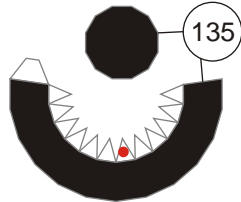

# Sandtrooper paper model

Scale 1:6

This is my first model in 2015. I usually break a figure paper model into several parts, but this time I release the template in just a file. Perhaps there will be a blank template for it, if I got the time. A Sandtrooper is a desert stormtrooper. Sandtrooper armor looks the same as their fellow the other stormtroopers, but with a little bit different in detail. They also have distinctive dirty looked or heavy weathered instead of shiny armor like the stormtroopers have. Their first appearance was in Star Wars IV : A New Hope. Sandtrooper also wore pauldron. Each pauldron color represents a military rank. This orange one is representing a squad leader, which usually consist of 7 desert stormtroopers. When on duty, the squad usually bring heavy weapons and backpacks with them.

131

132

133

134

135

136

137

139