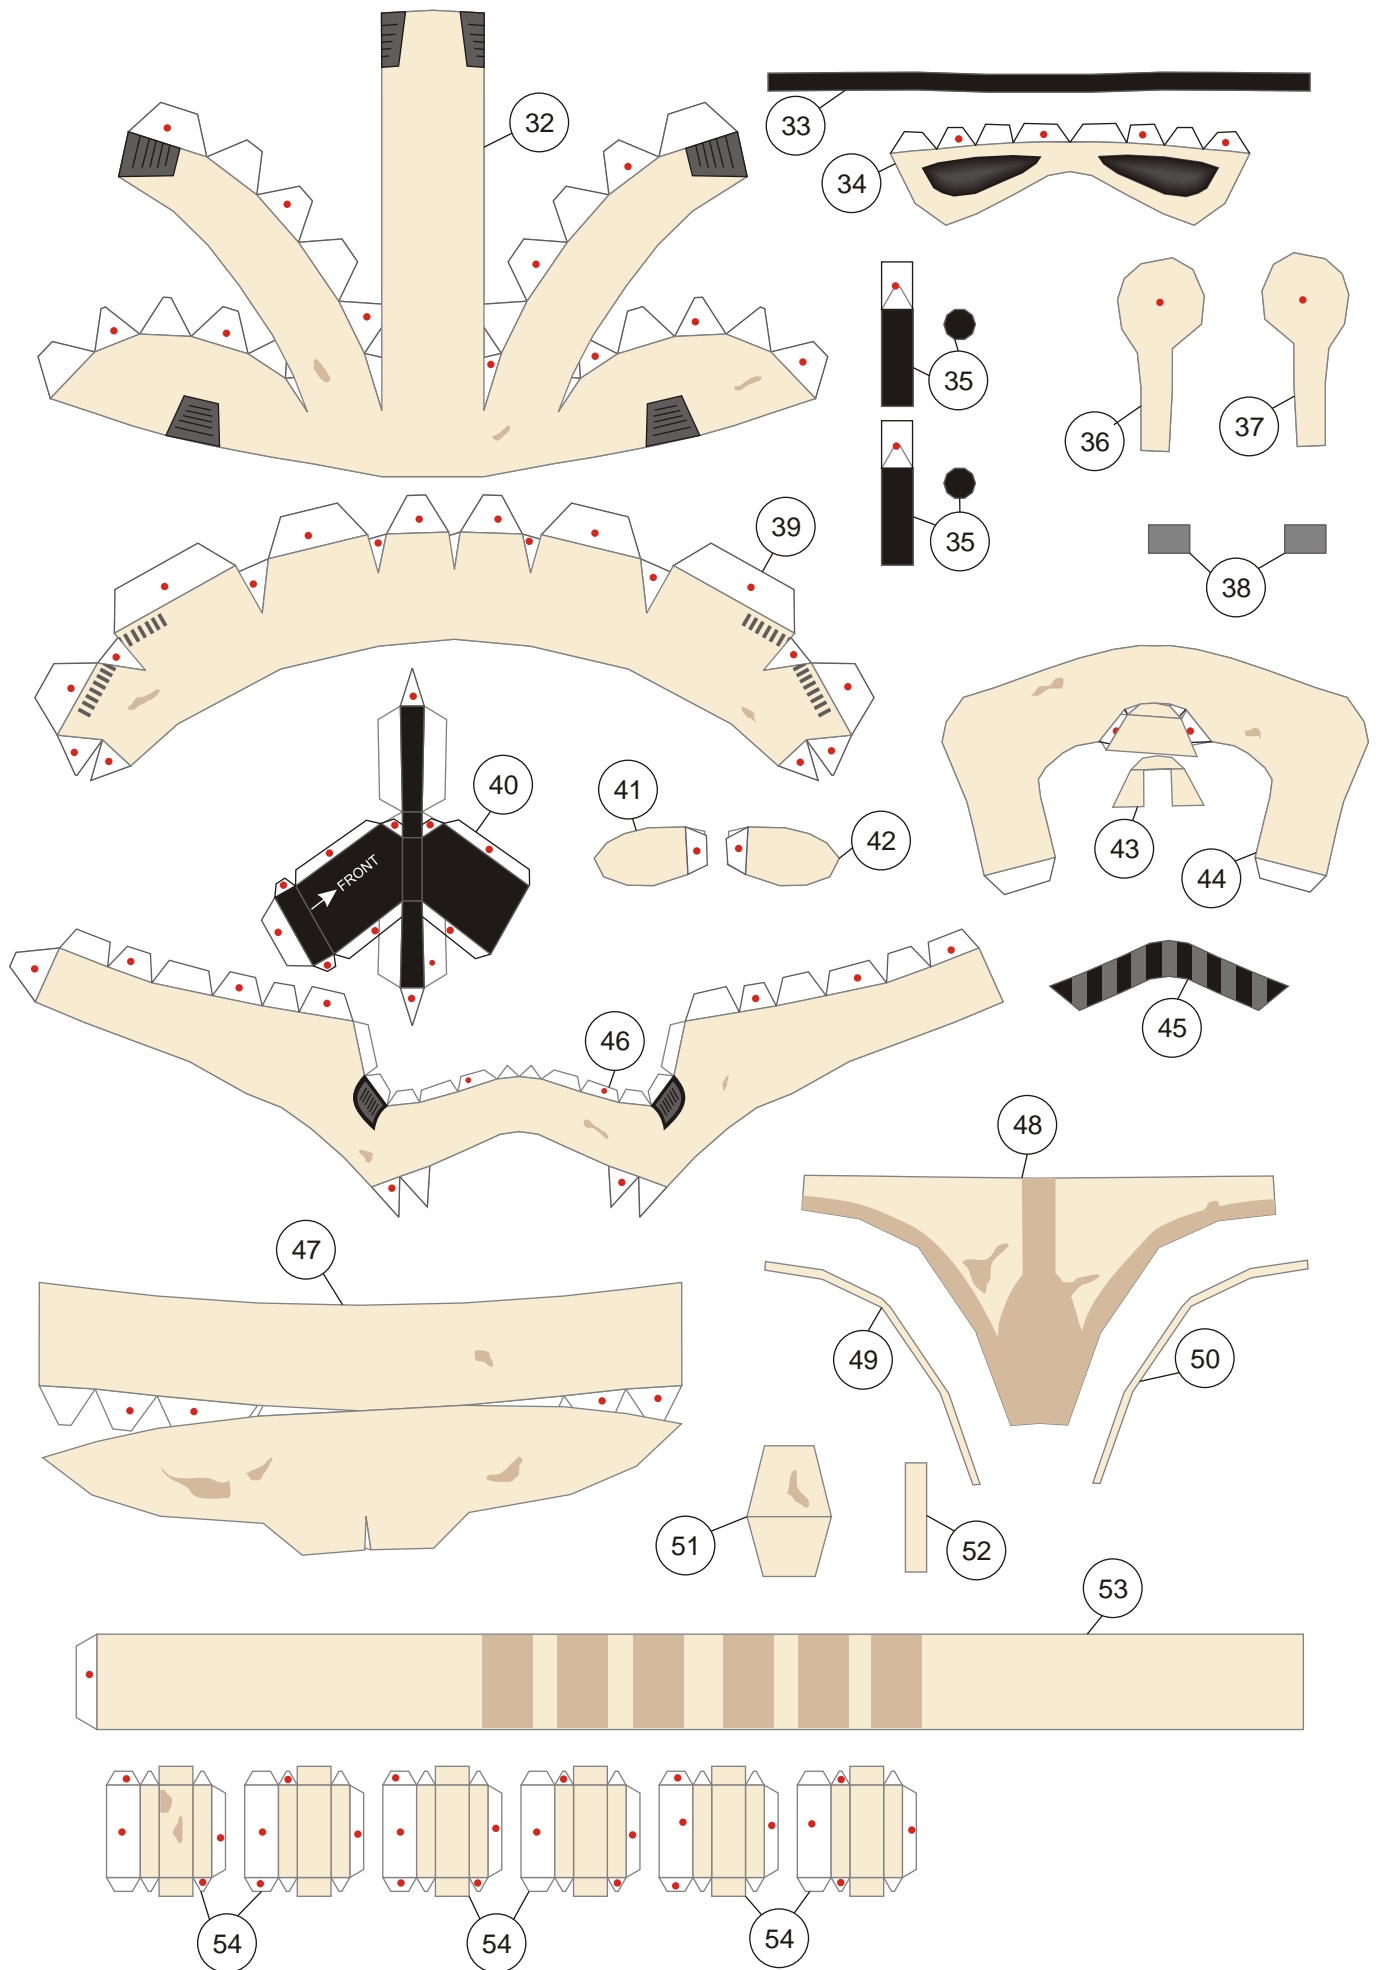

# Sandtrooper paper model

Scale 1:6

This is my first model in 2015. I usually break a figure paper model into several parts, but this time I release the template in just a file. Perhaps there will be a blank template for it, if I got the time. A Sandtrooper is a desert stormtrooper. Sandtrooper armor looks the same as their fellow the other stormtroopers, but with a little bit different in detail. They also have distinctive dirty looked or heavy weathered instead of shiny armor like the stormtroopers have. Their first appearance was in Star Wars IV : A New Hope. Sandtrooper also wore pauldron. Each pauldron color represents a military rank. This orange one is representing a squad leader, which usually consist of 7 desert stormtroopers. When on duty, the squad usually bring heavy weapons and backpacks with them.

28

29

30

31

127

128

130

129

131

132

133

134

135

136

137

139