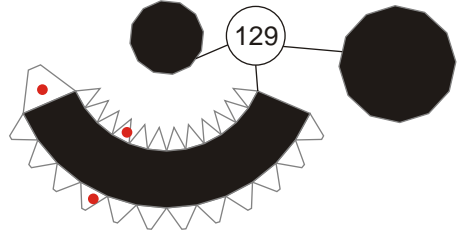

# Sandtrooper paper model

Scale 1:6

This is my first model in 2015. I usually break a figure paper model into several parts, but this time I release the template in just a file. Perhaps there will be a blank template for it, if I got the time. A Sandtrooper is a desert stormtrooper. Sandtrooper armor looks the same as their fellow the other stormtroopers, but with a little bit different in detail. They also have distinctive dirty looked or heavy weathered instead of shiny armor like the stormtroopers have. Their first appearance was in Star Wars IV : A New Hope. Sandtrooper also wore pauldron. Each pauldron color represents a military rank. This orange one is representing a squad leader, which usually consist of 7 desert stormtroopers. When on duty, the squad usually bring heavy weapons and backpacks with them.

28

29

30

31

127

128

130

129