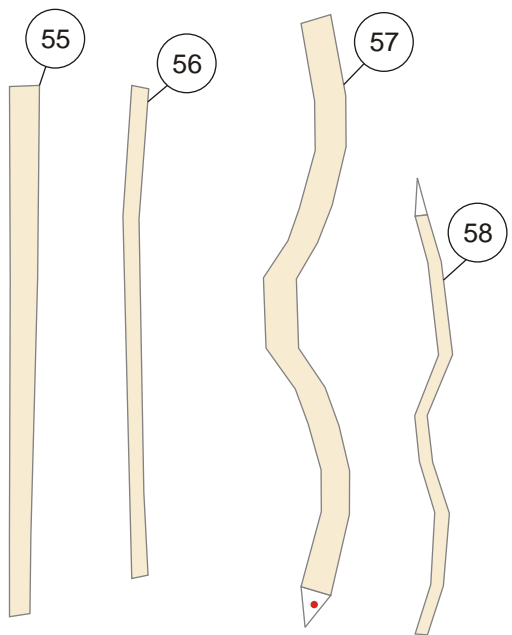

# Sandtrooper paper model

Scale 1:6

This is my first model in 2015. I usually break a figure paper model into several parts, but this time I release the template in just a file. Perhaps there will be a blank template for it, if I got the time. A Sandtrooper is a desert stormtrooper. Sandtrooper armor looks the same as their fellow the other stormtroopers, but with a little bit different in detail. They also have distinctive dirty looked or heavy weathered instead of shiny armor like the stormtroopers have. Their first appearance was in Star Wars IV : A New Hope. Sandtrooper also wore pauldron. Each pauldron color represents a military rank. This orange one is representing a squad leader, which usually consist of 7 desert stormtroopers. When on duty, the squad usually bring heavy weapons and backpacks with them.

28

29

30

31

127

128

130

129

131

132

133

134

135

136

137

139

138

140

141