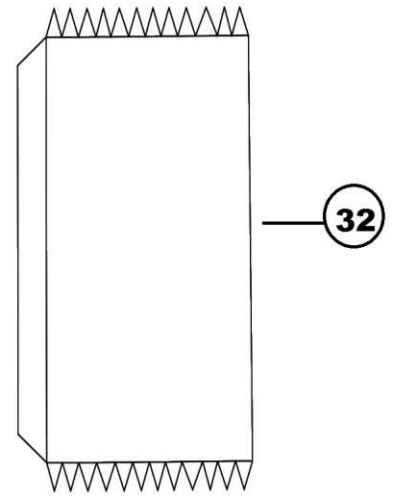

LEGEND

- Glue
- * Cutout - make a hole

Colored Template

Iron Man Mark 17 Heartbreaker

Action Figure - Scale 1:6

RIGHT

LEFT

RIGHT

LEFT

RIGHT

LEFT

RIGHT

LEFT