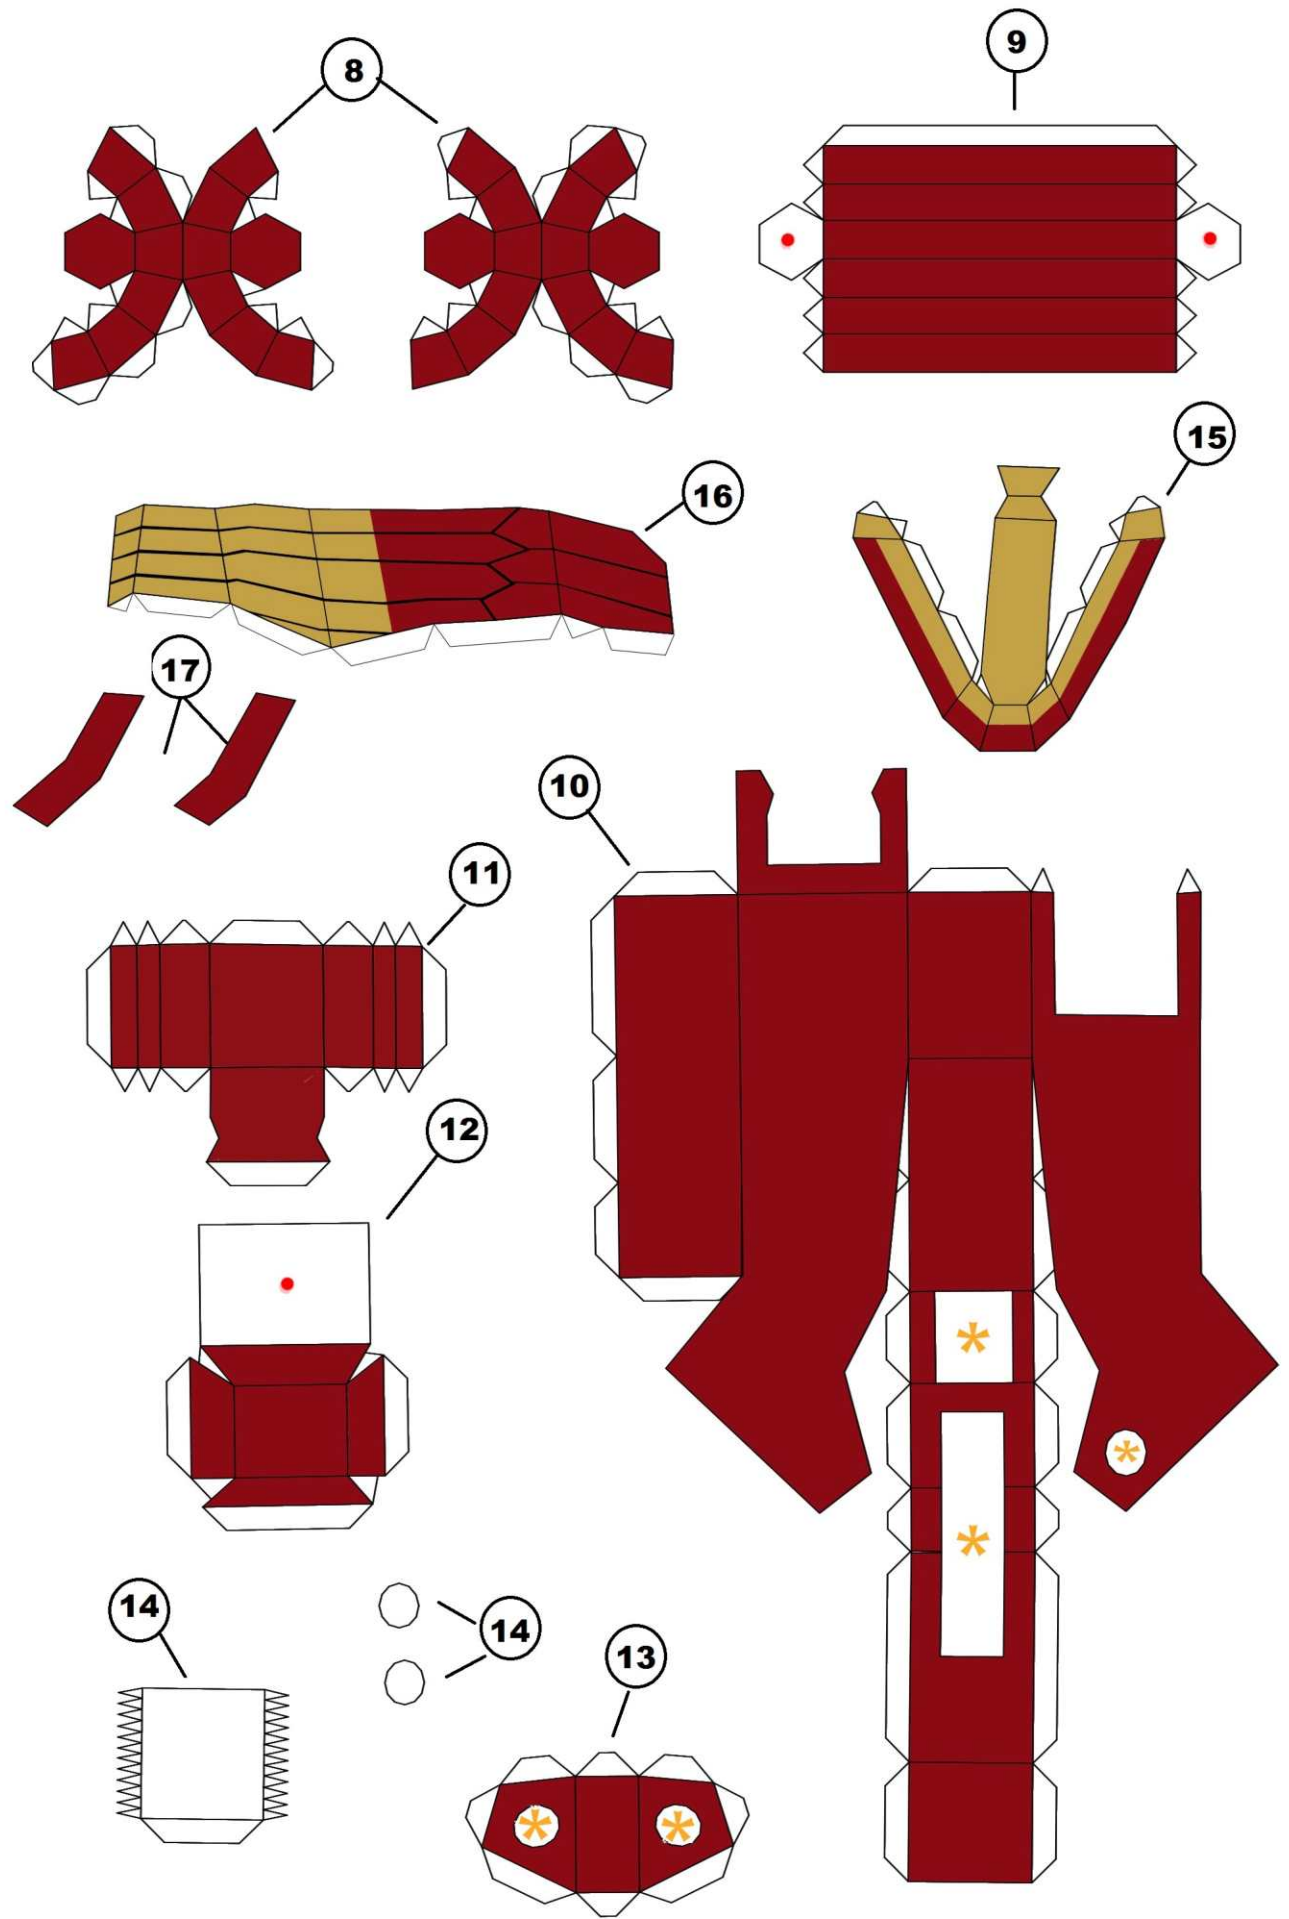

LEGEND

- Glue
- * Cutout - make a hole

Colored Template

Iron Man Mark 17 Heartbreaker

Action Figure - Scale 1:6

RIGHT

LEFT

RIGHT

LEFT

RIGHT

LEFT

RIGHT

LEFT