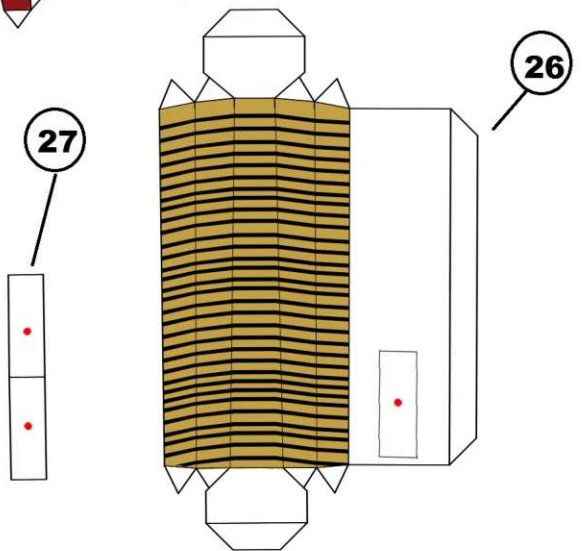

LEGEND

- Glue
- * Cutout - make a hole

Colored Template

Iron Man Mark 17 Heartbreaker

Action Figure - Scale 1:6

RIGHT

LEFT

RIGHT

LEFT

RIGHT

LEFT

RIGHT

LEFT