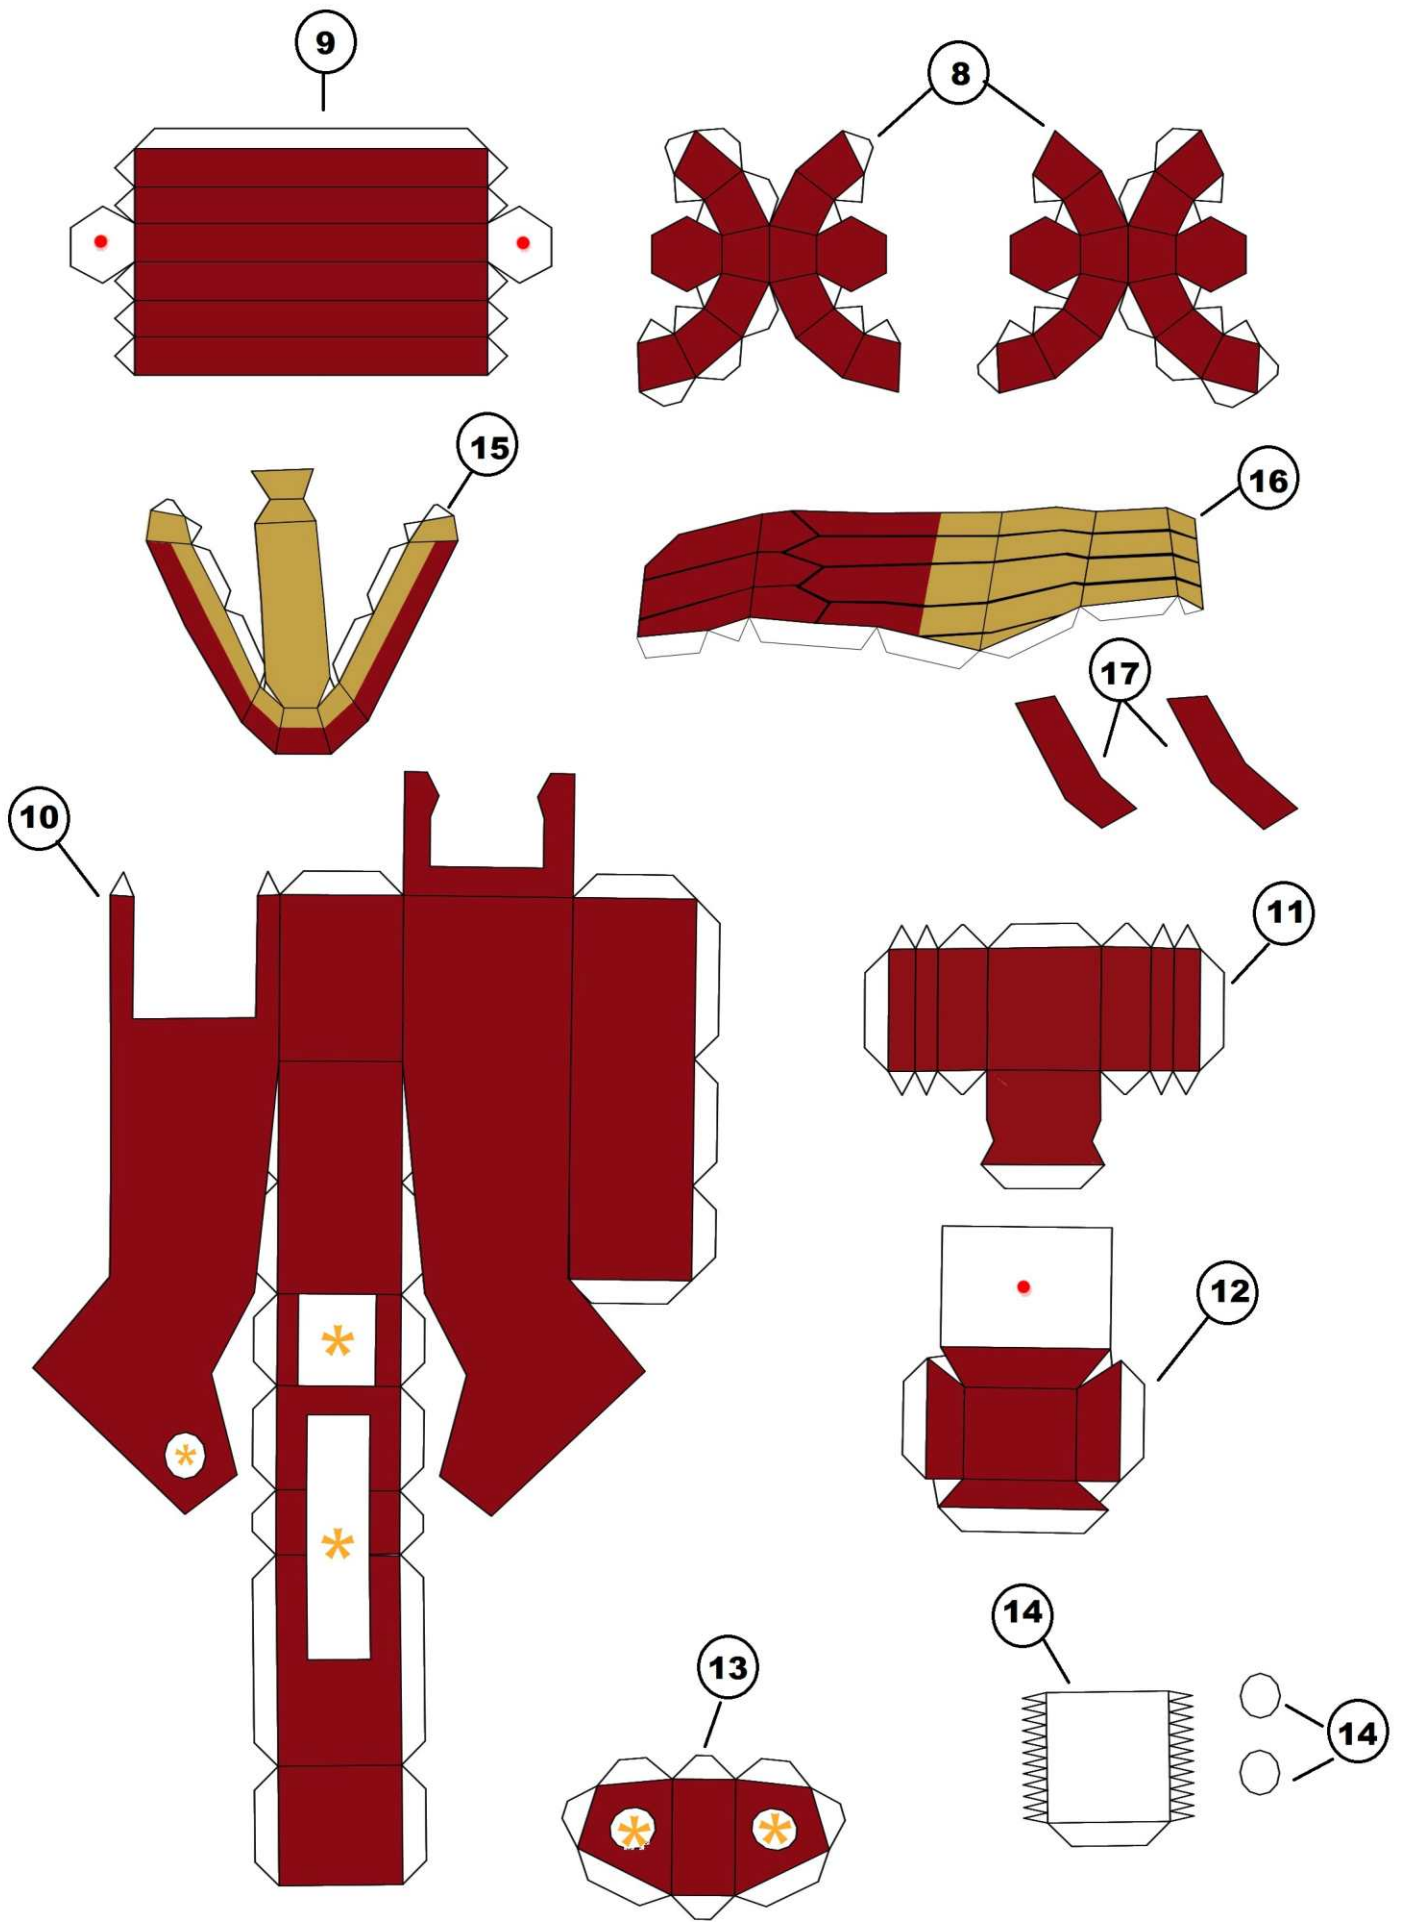

LEGEND

- Glue
- * Cutout - make a hole

Colored Template

Iron Man Mark 17 Heartbreaker

Action Figure - Scale 1:6

RIGHT

LEFT

RIGHT

LEFT

RIGHT

LEFT

RIGHT

LEFT