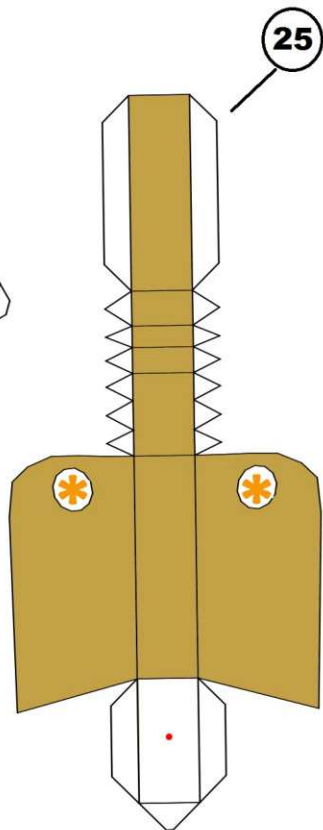

LEGEND

- Glue
- * Cutout - make a hole

Colored Template

Iron Man Mark 17 Heartbreaker

Action Figure - Scale 1:6

RIGHT

LEFT

RIGHT

LEFT

RIGHT

LEFT

RIGHT

LEFT