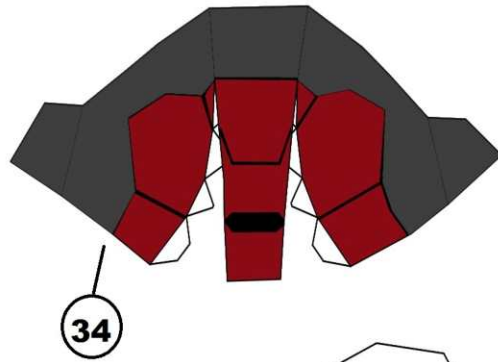

LEGEND

- Glue
- * Cutout - make a hole

Colored Template

Iron Man Mark 17 Heartbreaker

Action Figure - Scale 1:6

RIGHT

LEFT

RIGHT

LEFT

RIGHT

LEFT

RIGHT

LEFT