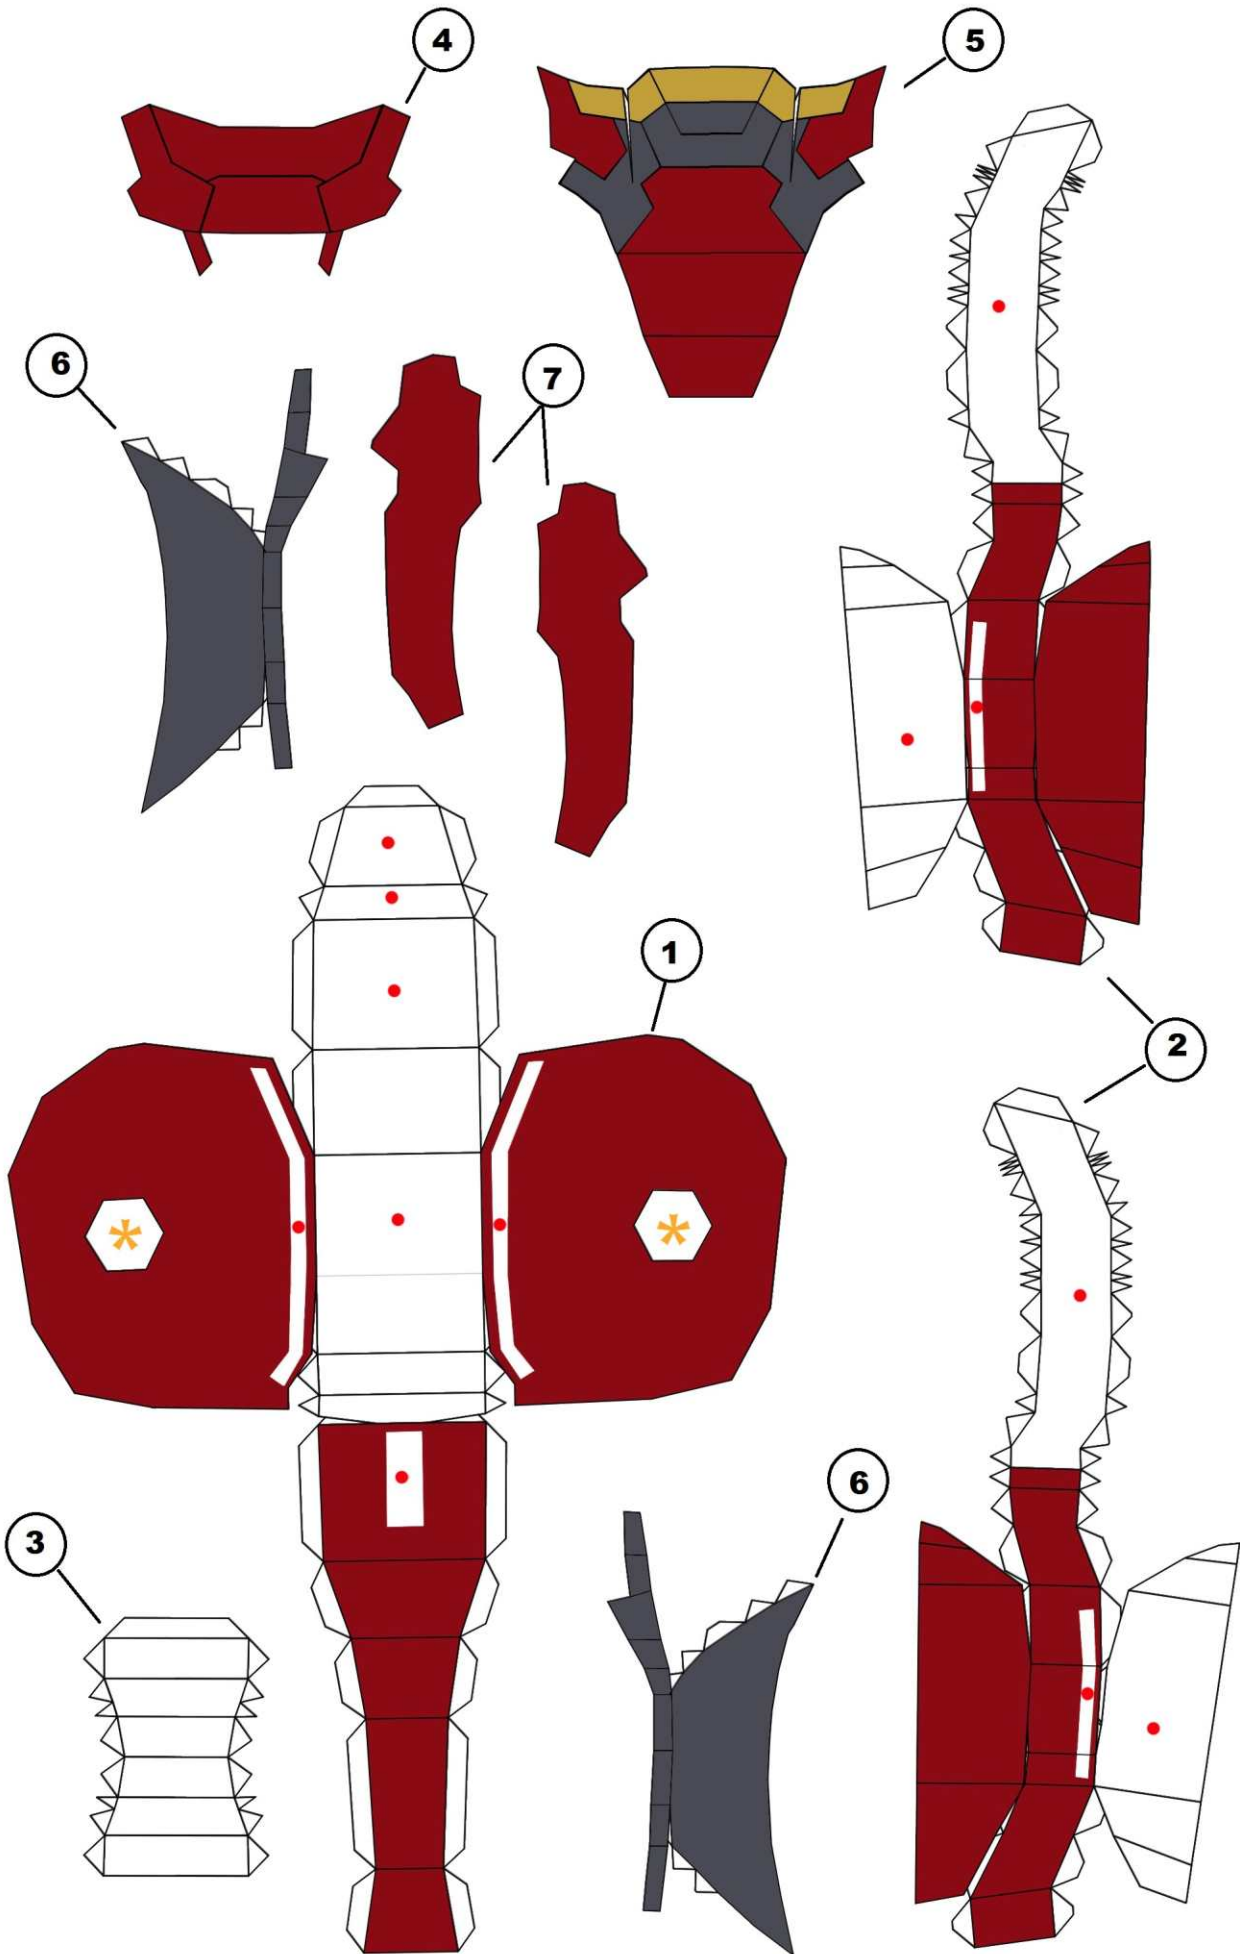

LEGEND

- Glue
- * Cutout - make a hole

Colored Template

Iron Man Mark 17 Heartbreaker

Action Figure - Scale 1:6

RIGHT

LEFT

RIGHT

LEFT

RIGHT

LEFT

RIGHT

LEFT