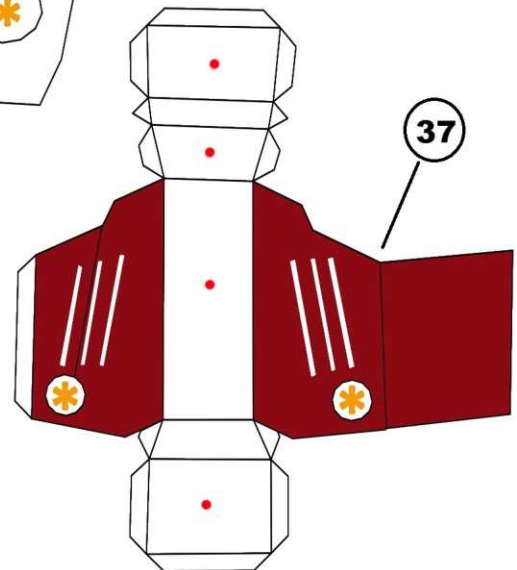

LEGEND

- Glue
- * Cutout - make a hole

Colored Template

Iron Man Mark 17 Heartbreaker

Action Figure - Scale 1:6

RIGHT

LEFT

RIGHT

LEFT

RIGHT

LEFT

RIGHT

LEFT