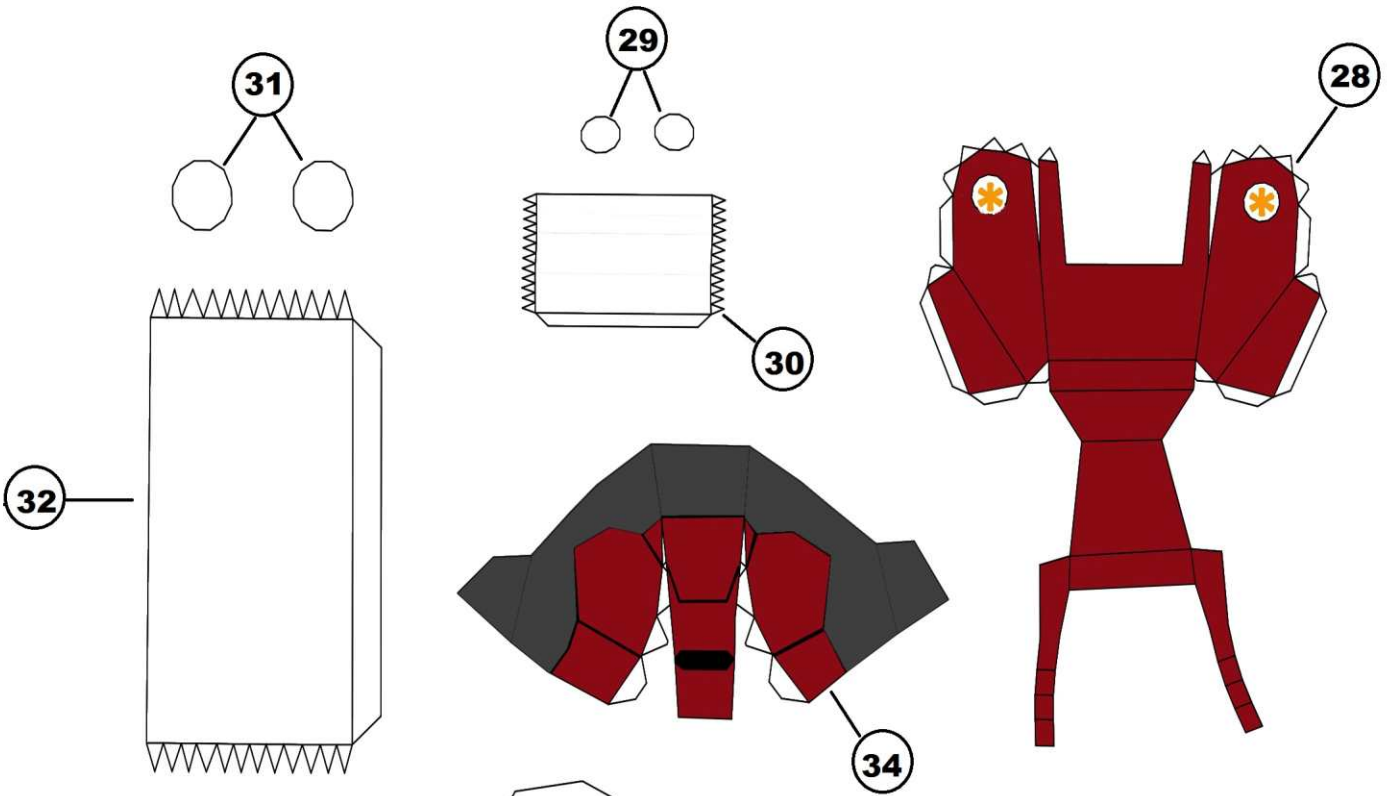

LEGEND

- Glue
- * Cutout - make a hole

Colored Template

Iron Man Mark 17 Heartbreaker

Action Figure - Scale 1:6

RIGHT

LEFT

RIGHT

LEFT

RIGHT

LEFT

RIGHT

LEFT