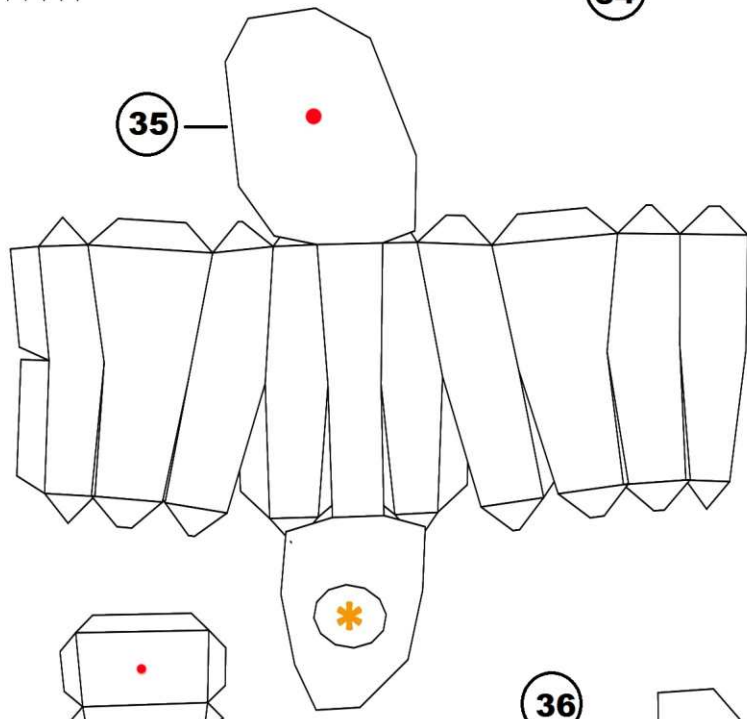

LEGEND

- Glue
- * Cutout - make a hole

Colored Template

Iron Man Mark 17 Heartbreaker

Action Figure - Scale 1:6

RIGHT

LEFT

RIGHT

LEFT

RIGHT

LEFT

RIGHT

LEFT