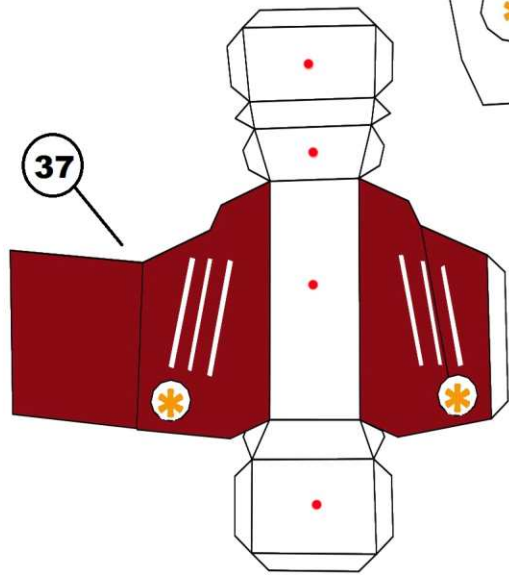

LEGEND

- Glue
- * Cutout - make a hole

Colored Template

Iron Man Mark 17 Heartbreaker

Action Figure - Scale 1:6

RIGHT

LEFT

RIGHT

LEFT

RIGHT

LEFT

RIGHT

LEFT