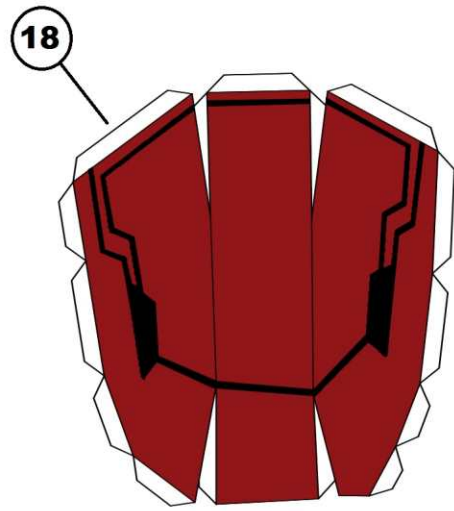

LEGEND

- Glue
- * Cutout - make a hole

Colored Template

Iron Man Mark 17 Heartbreaker

Action Figure - Scale 1:6

RIGHT

LEFT

RIGHT

LEFT

RIGHT

LEFT

RIGHT

LEFT