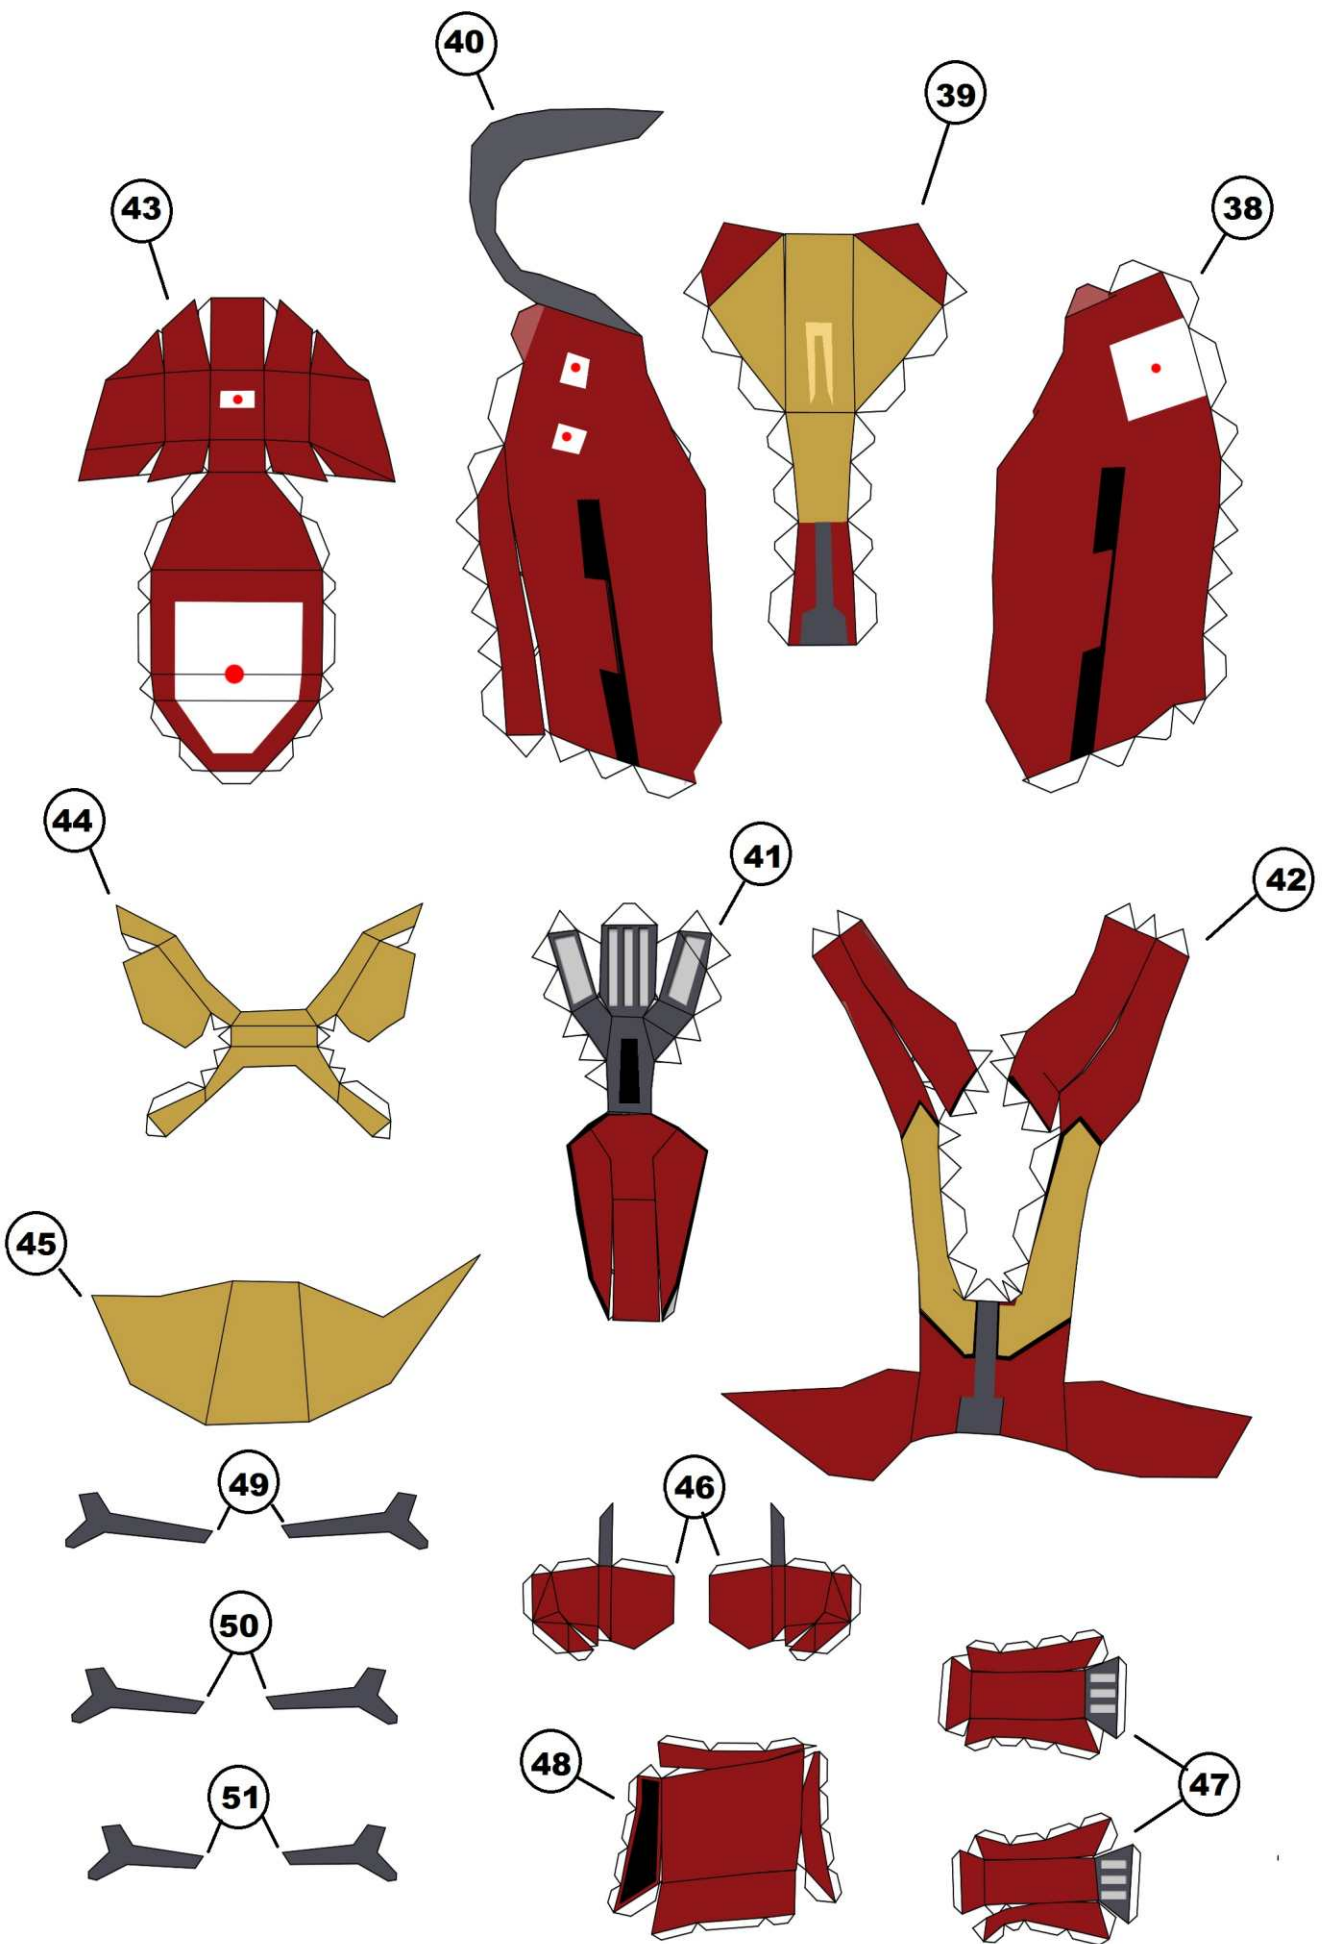

LEGEND

- Glue
- * Cutout - make a hole

Colored Template

Iron Man Mark 17 Heartbreaker

Action Figure - Scale 1:6

RIGHT

LEFT

RIGHT

LEFT

RIGHT

LEFT

RIGHT

LEFT