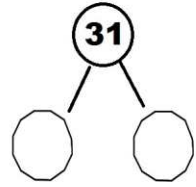

LEGEND

- Glue
- * Cutout - make a hole

Colored Template

Iron Man Mark 17 Heartbreaker

Action Figure - Scale 1:6

RIGHT

LEFT

RIGHT

LEFT

RIGHT

LEFT

RIGHT

LEFT