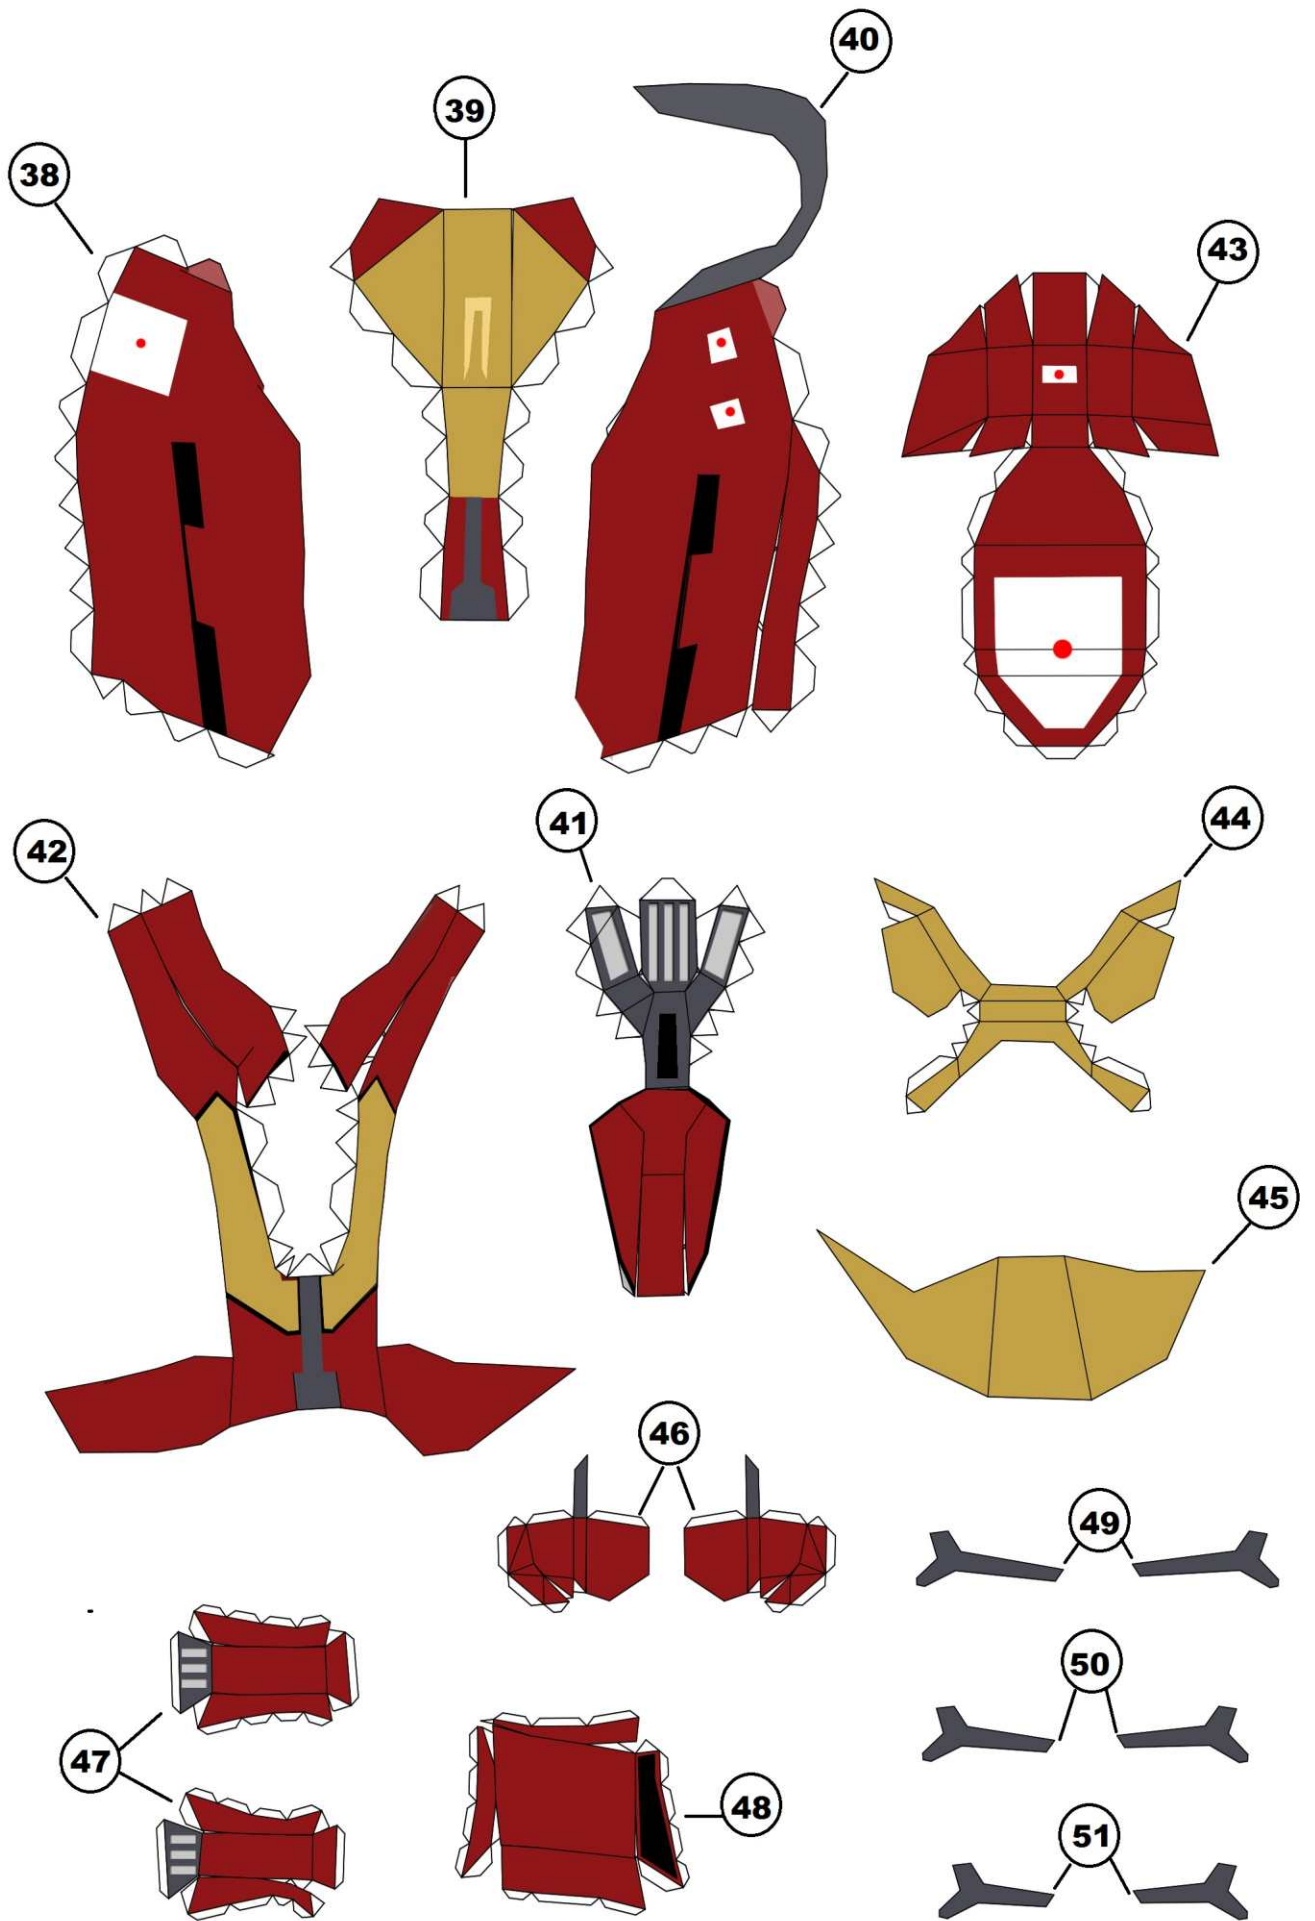

LEGEND

- Glue
- * Cutout - make a hole

Colored Template

Iron Man Mark 17 Heartbreaker

Action Figure - Scale 1:6

RIGHT

LEFT

RIGHT

LEFT

RIGHT

LEFT

RIGHT

LEFT