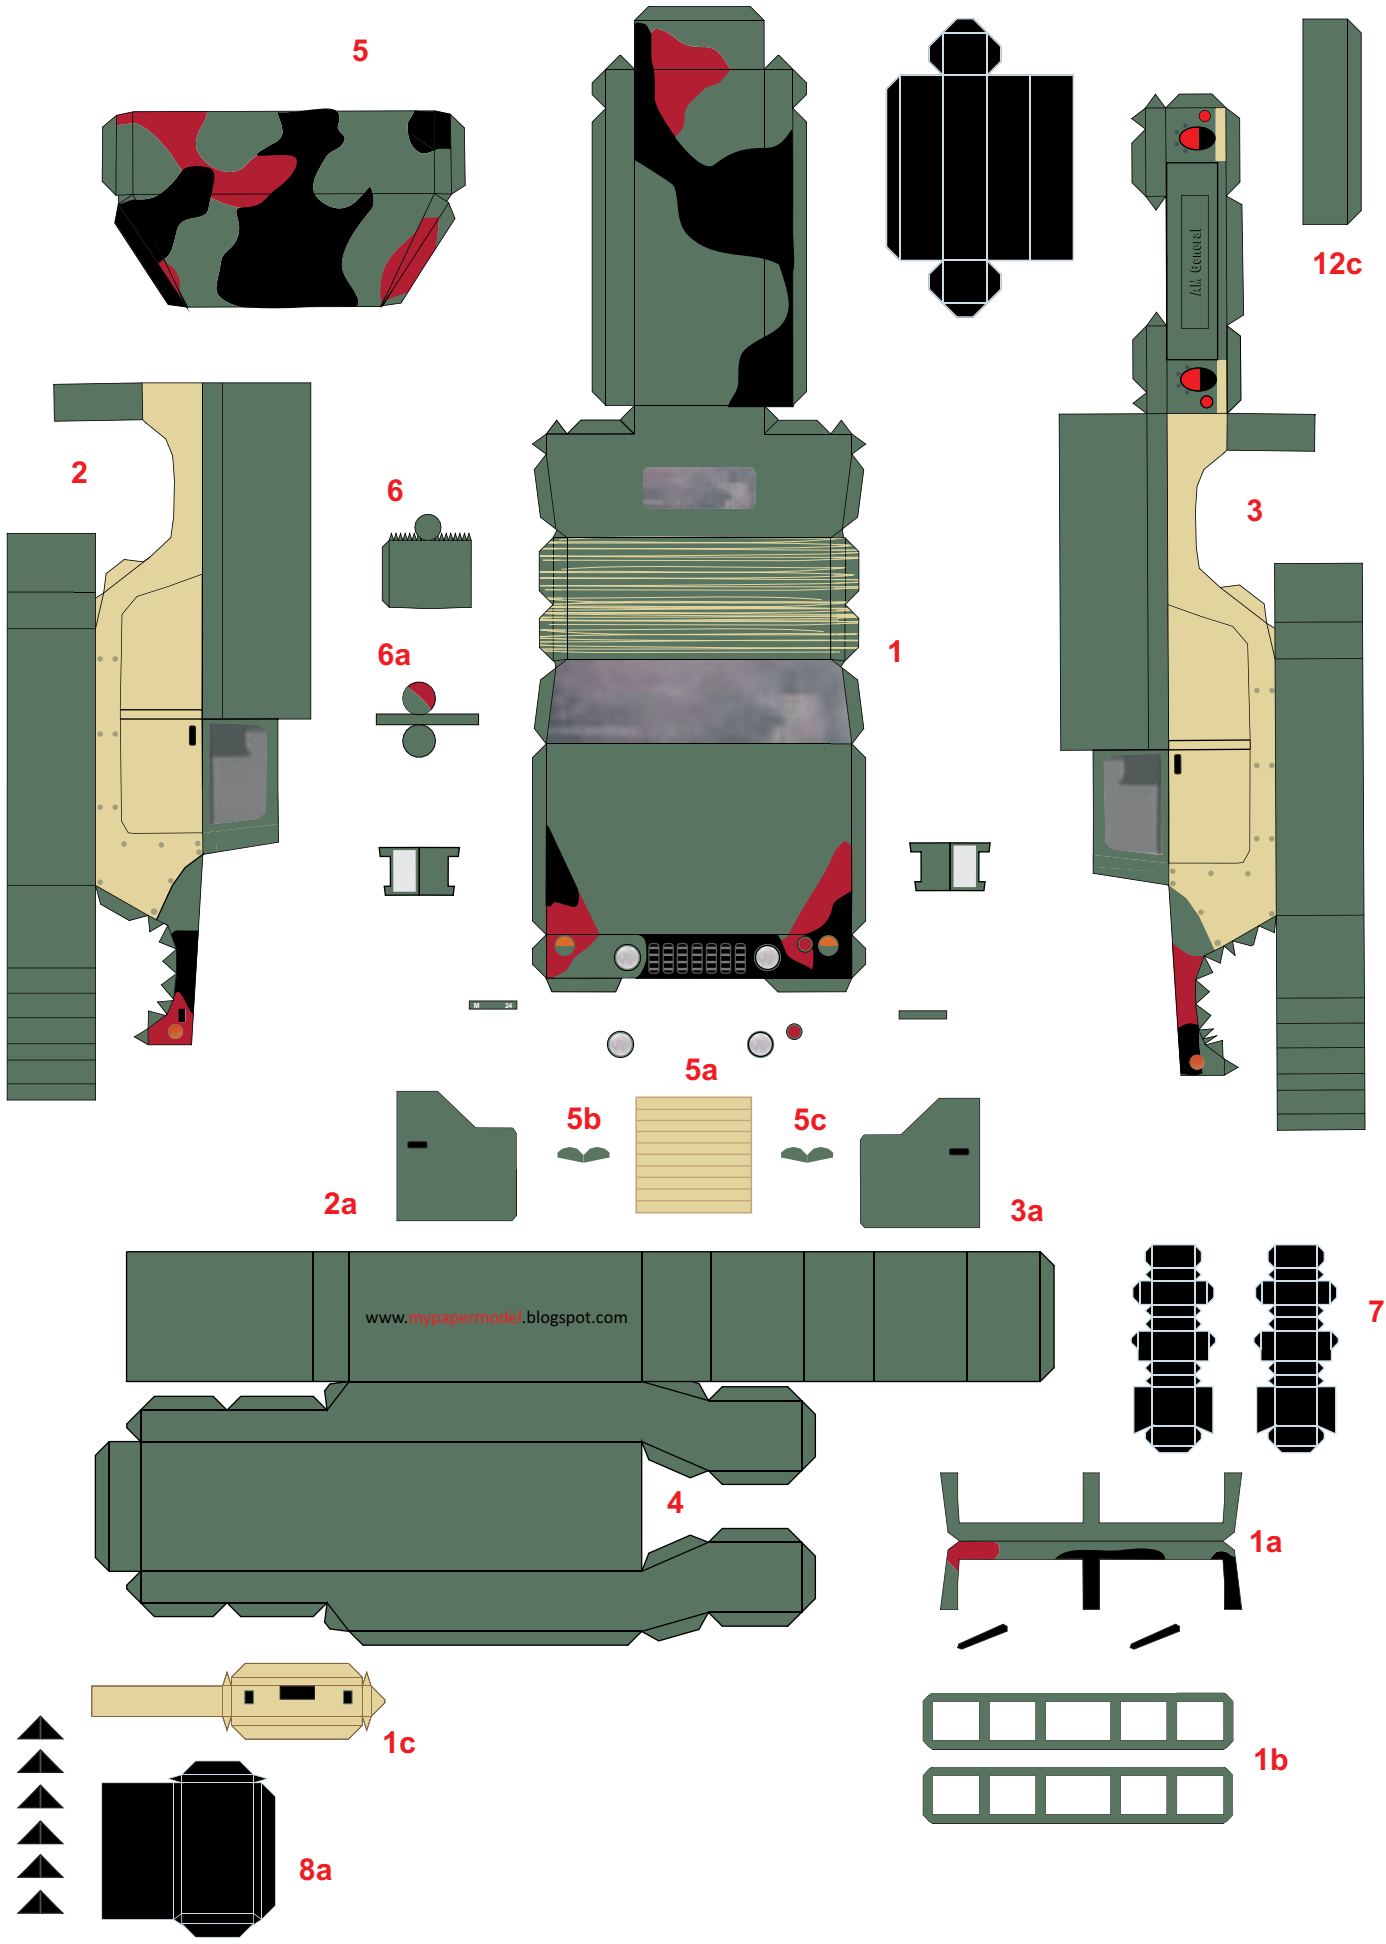

1:50

Difficulty : ★★☆☆☆

HUMVEE M988 I.E.D

www.mypapermodel.blogspot.com

No comercial use allowed except in my permission
this model was designed for papercraft purpose, it may differ to original for some respect

Prabu Kresna
Papercraft

9

8

7

10

13

13a

12b

12

12a

13b

13c

13d

11

13e

13e