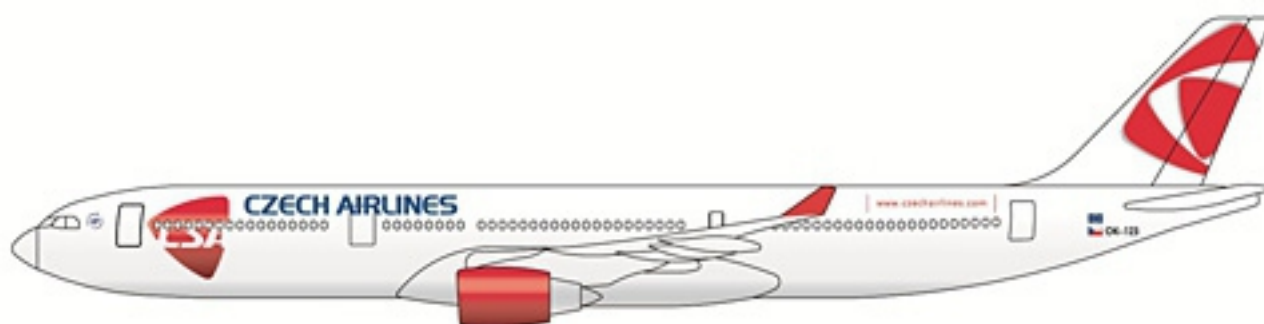

LEGEND	
●	Glue
✳	Cutout - make a hole

Model : No. 0200/III/10

Airliner Series

Airbus A330-300

České aerolinie

Assembly Instructions - click here

Petunjuk Perakitan

All for free models