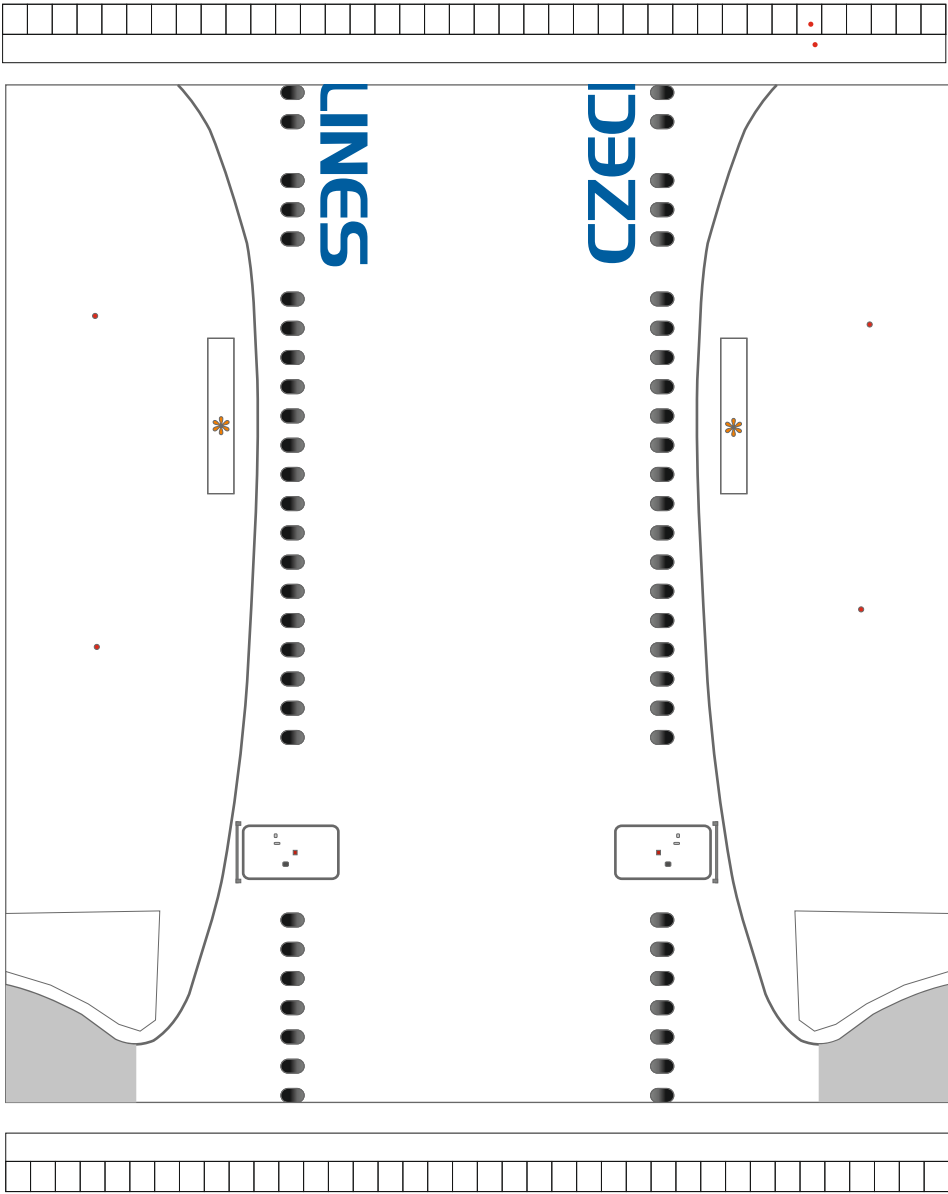

9

10

11

52

51

50

49

49

50

51

52