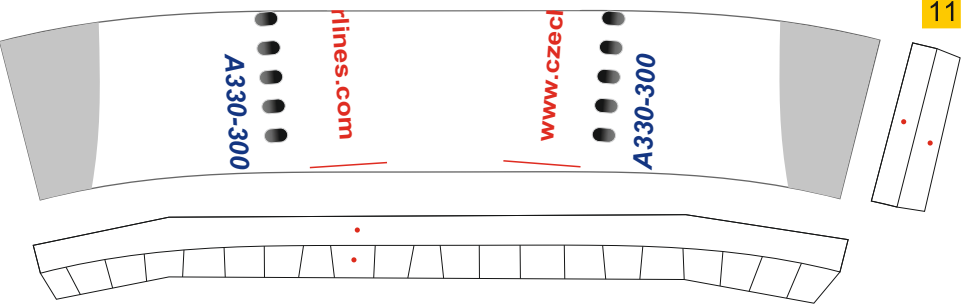

9

10

11

52

51

50

49

49

50

51

52