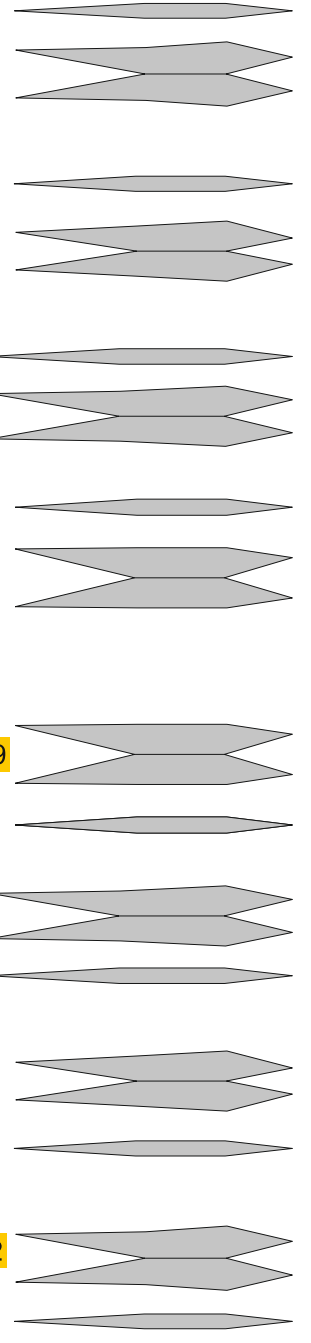

LEGEND	
●	Glue
✳	Cutout - make a hole

Model : No. 0200/III/10

Airliner Series

Airbus A330-300

České aerolinie

Assembly Instructions - click here

Petunjuk Perakitan

All for free models

50

49

49

50

51

52

38

39

39

38

40

40

41

41

42

42

43

43

44

44

45

45

46

46