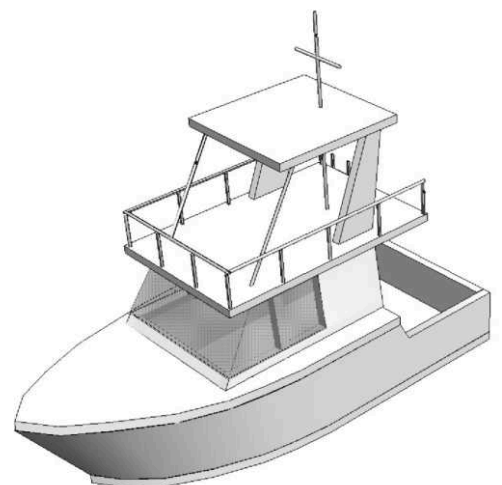

Model : 03/2019

Mini RC Boat

150 mm

Specs :

1. Hull length 15 cm / 6 inches

Electronics

1. 2x 9 gram servo
2. 5V UBEC

Materials :

1. 2mm Depron/ Polyfoam / styrofoam meal box
2. small plastic straw
3. 0.3mm Mica Plastic
4. 1.5 mm cable

Build Instructions :

1. paper-replika.com
2. youtube channel : Julius Perdana