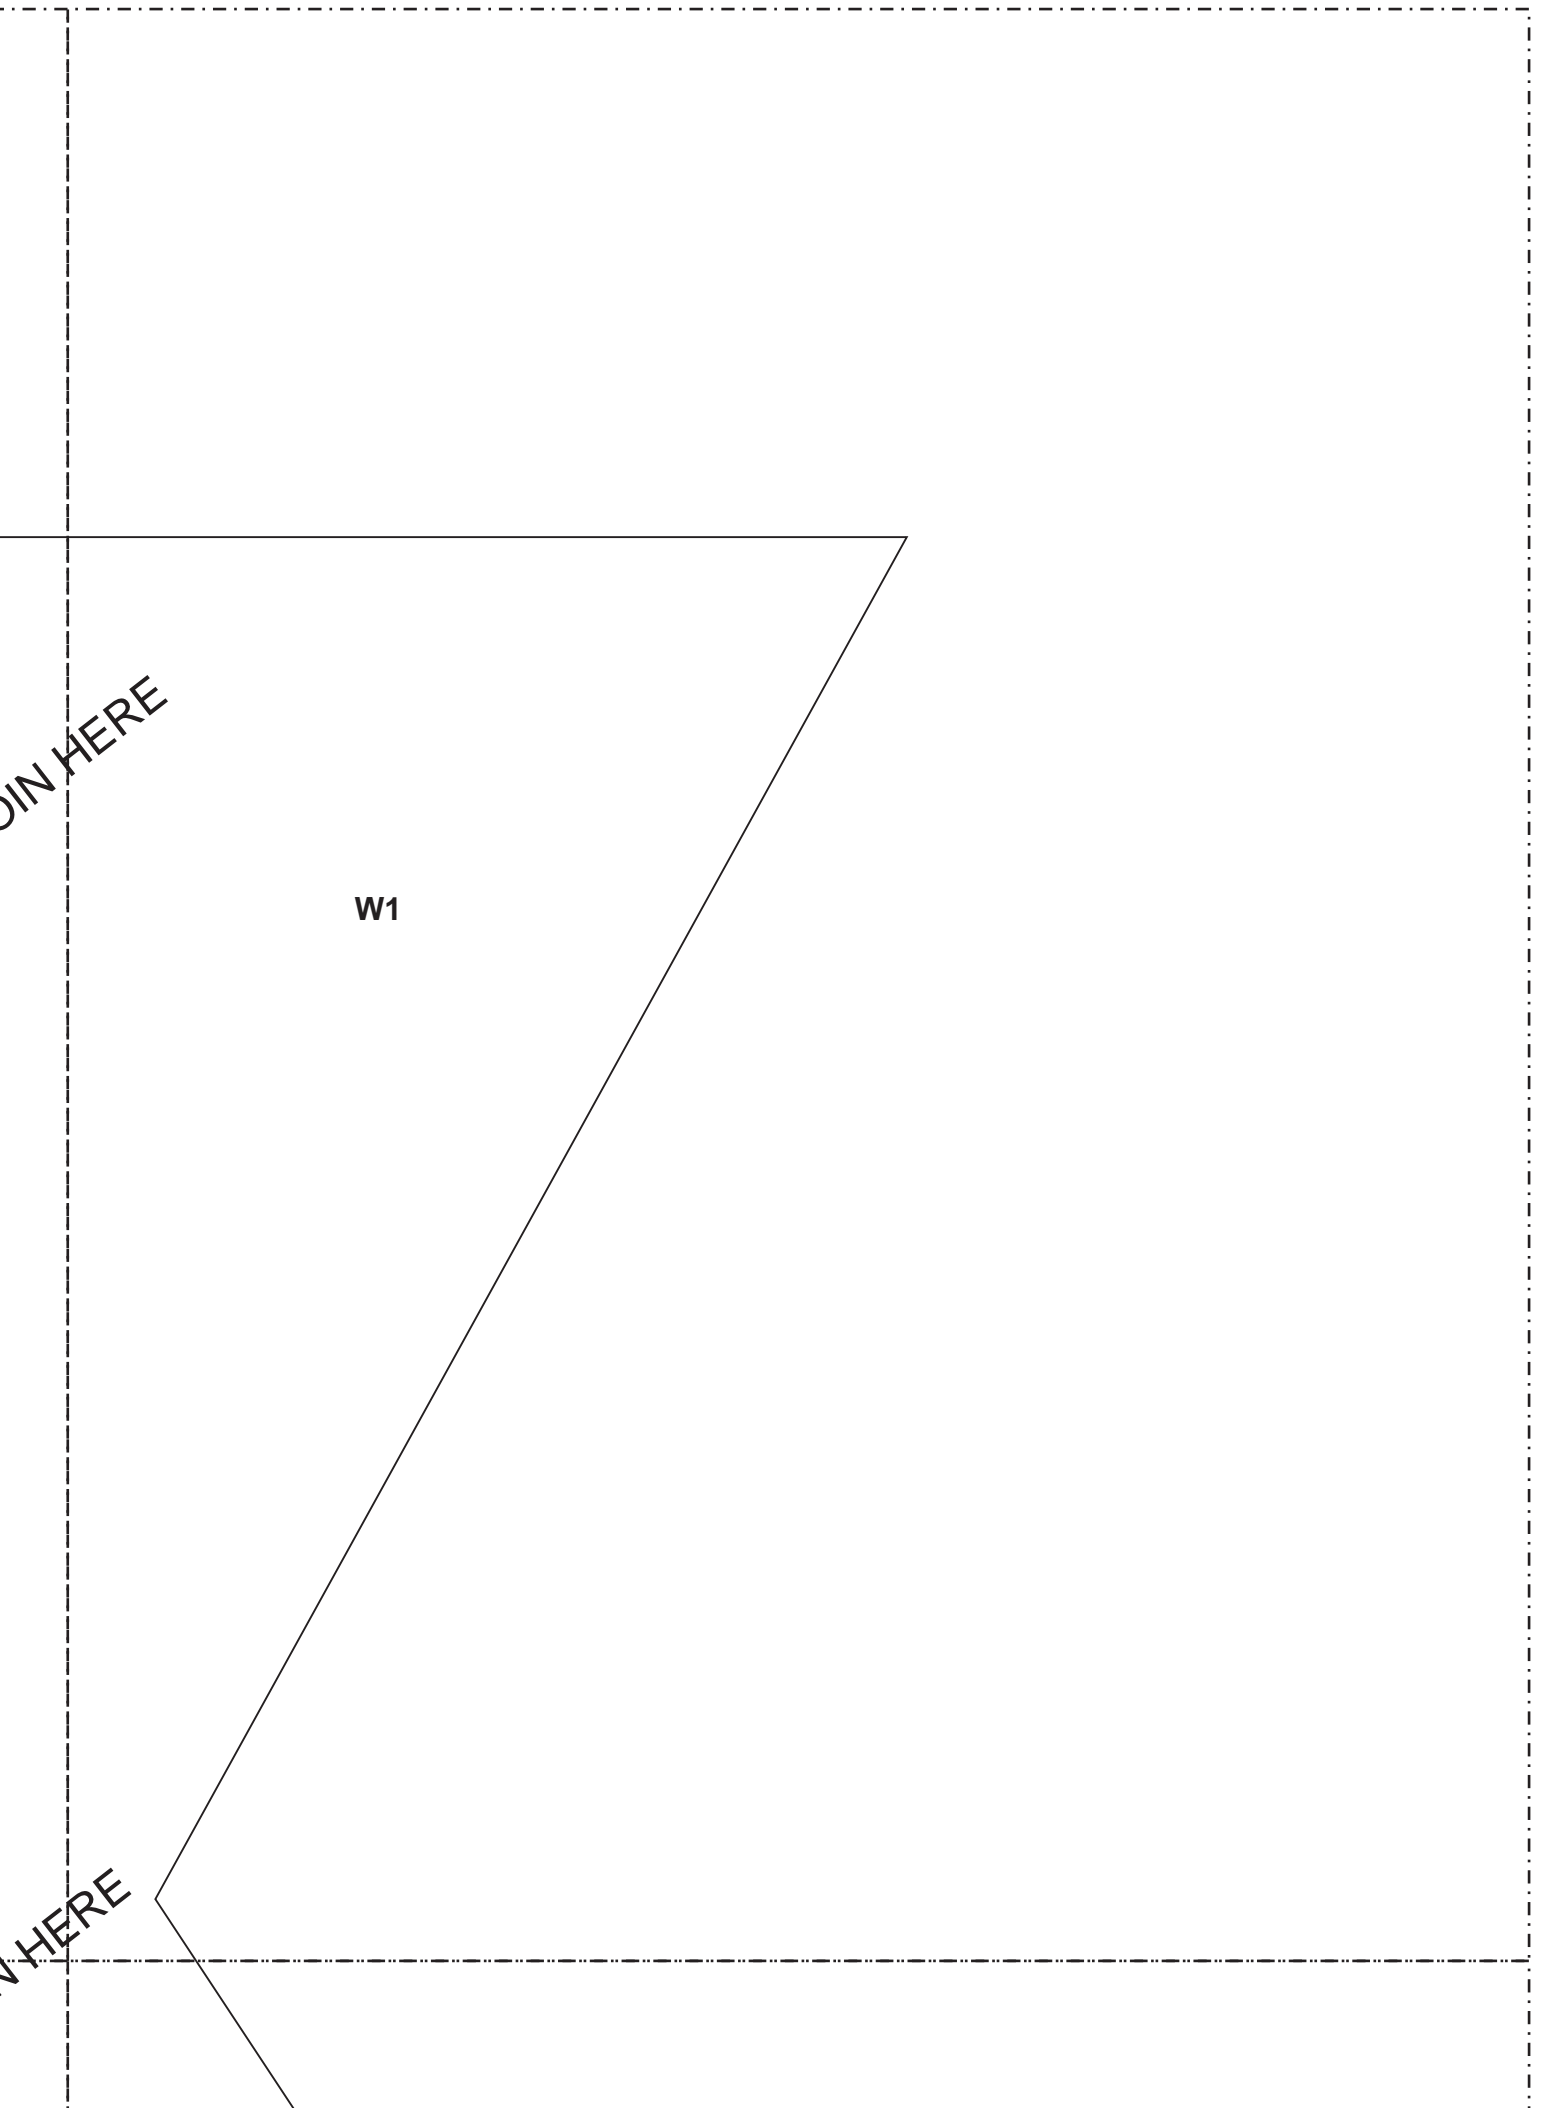

Model : 38/2022

B-21 Raider

800mm

Specs :

1. Wingspan 800 mm / 31.5 inches
2. Flying weight : 70 grams/ 2.5 oz
3. Wing loading : 7.2 gram/dm² - 2.4 oz/sq.ft.
4. Wing cube loading : 2.3 (Glider = below 4)
5. Wing Area : 9.76 dm² / 151 sq.in.
6. CG : 13 cm from front tip

JOIN HERE

W1

WING
EPS FOAM 10MM
2X MIRRORED

JOIN HERE

JOIN HERE

W1

WHERE

JOIN HERE