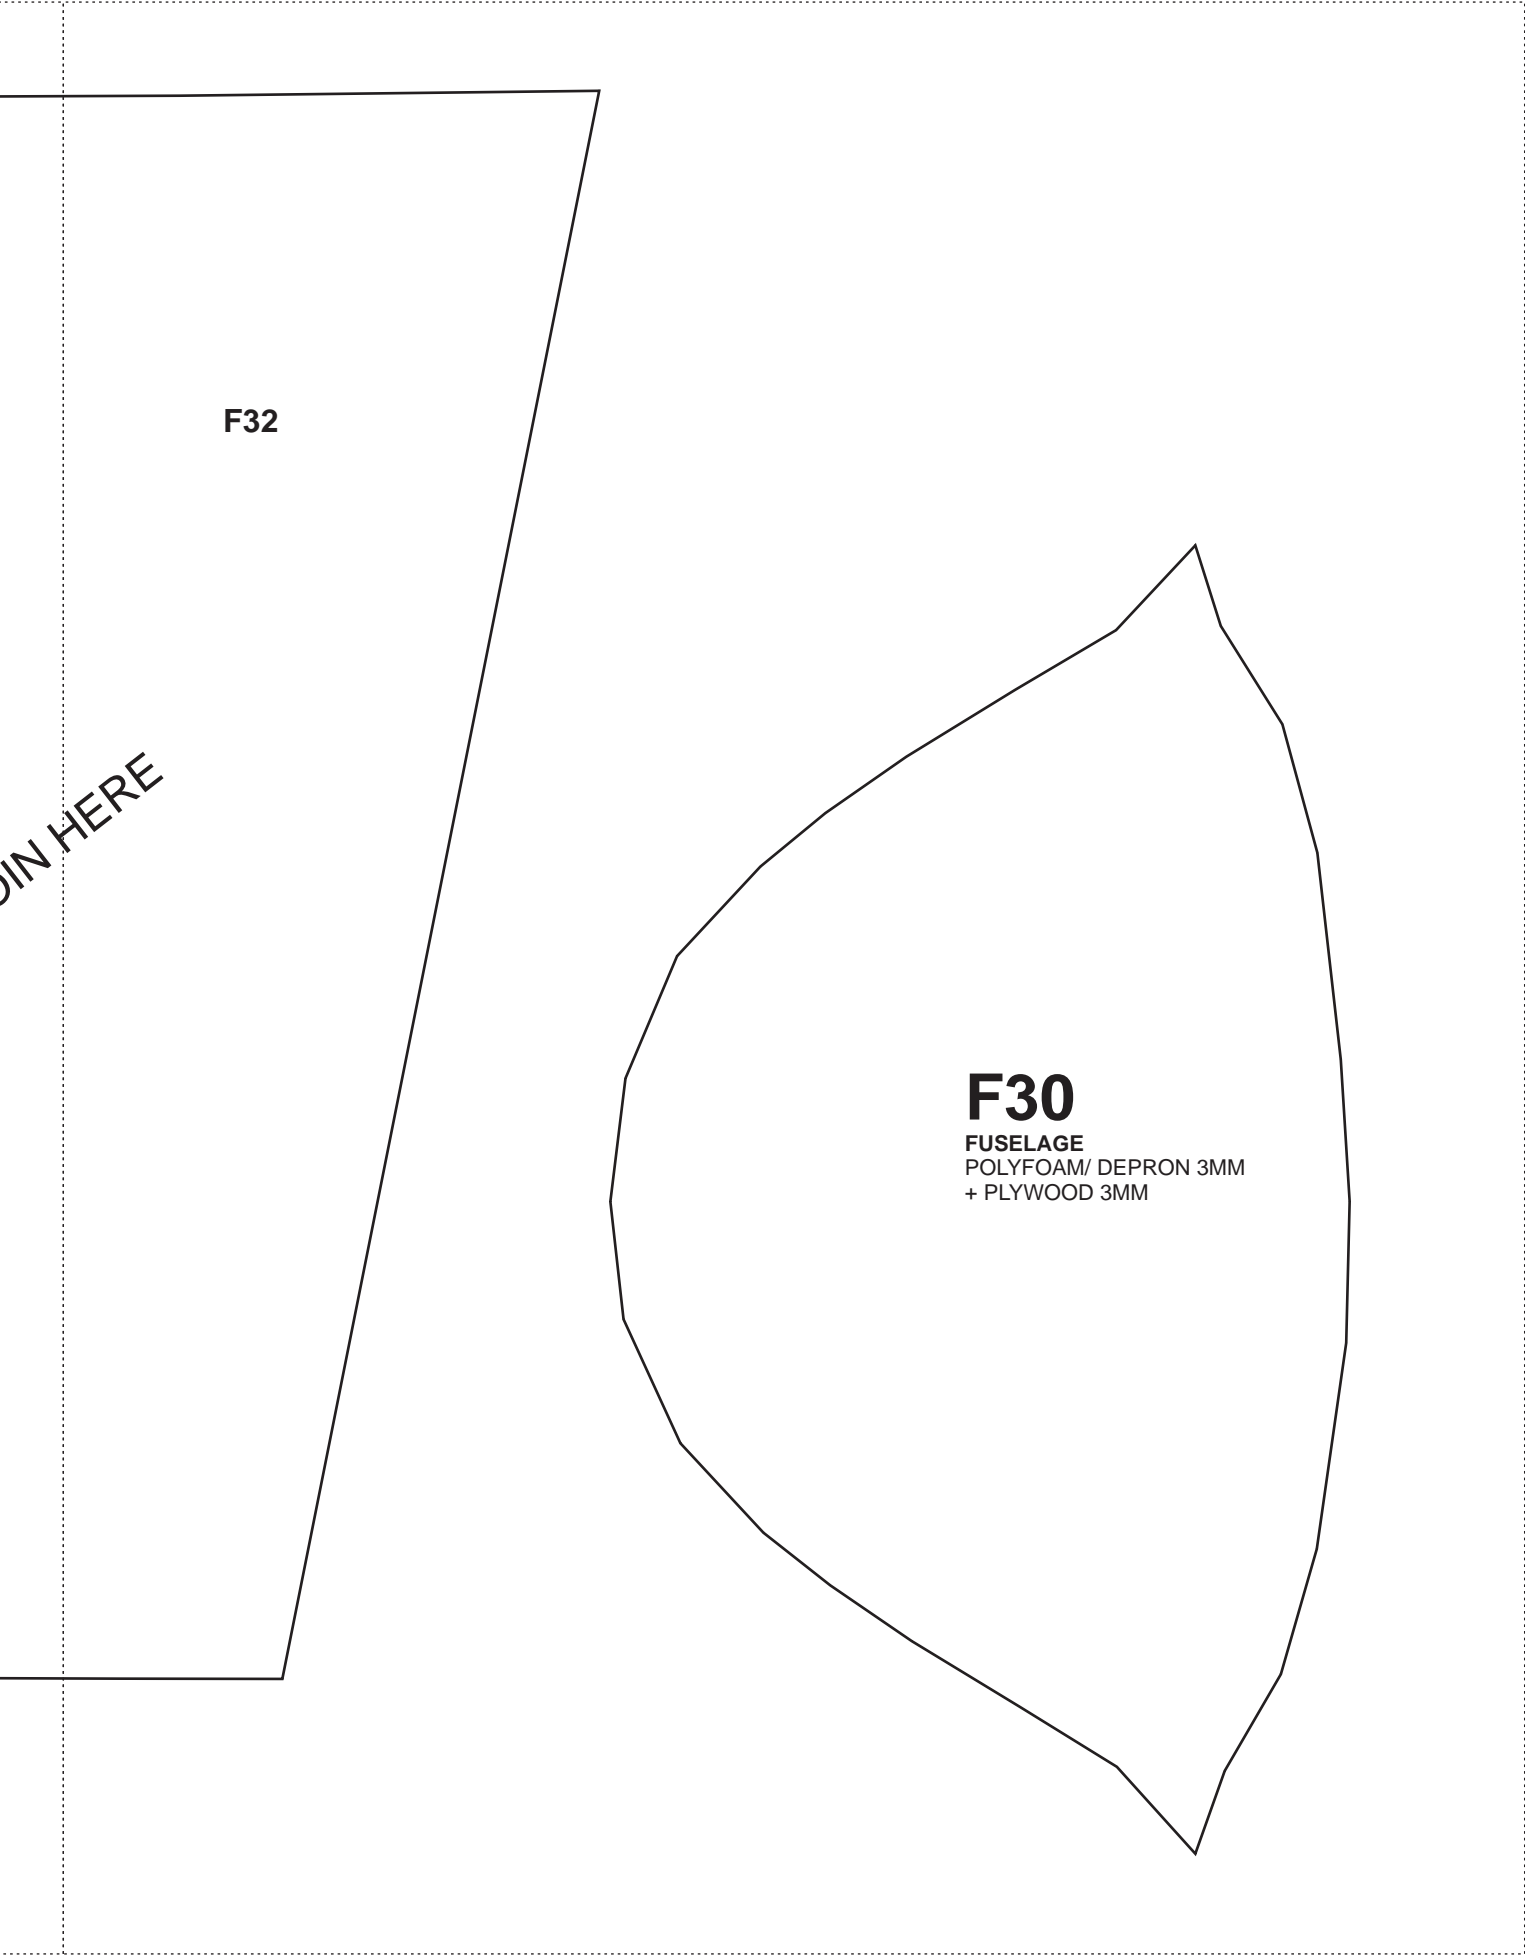

F32

JOIN HERE

F30

FUSELAGE
POLYFOAM/ DEPRON 3MM
+ PLYWOOD 3MM