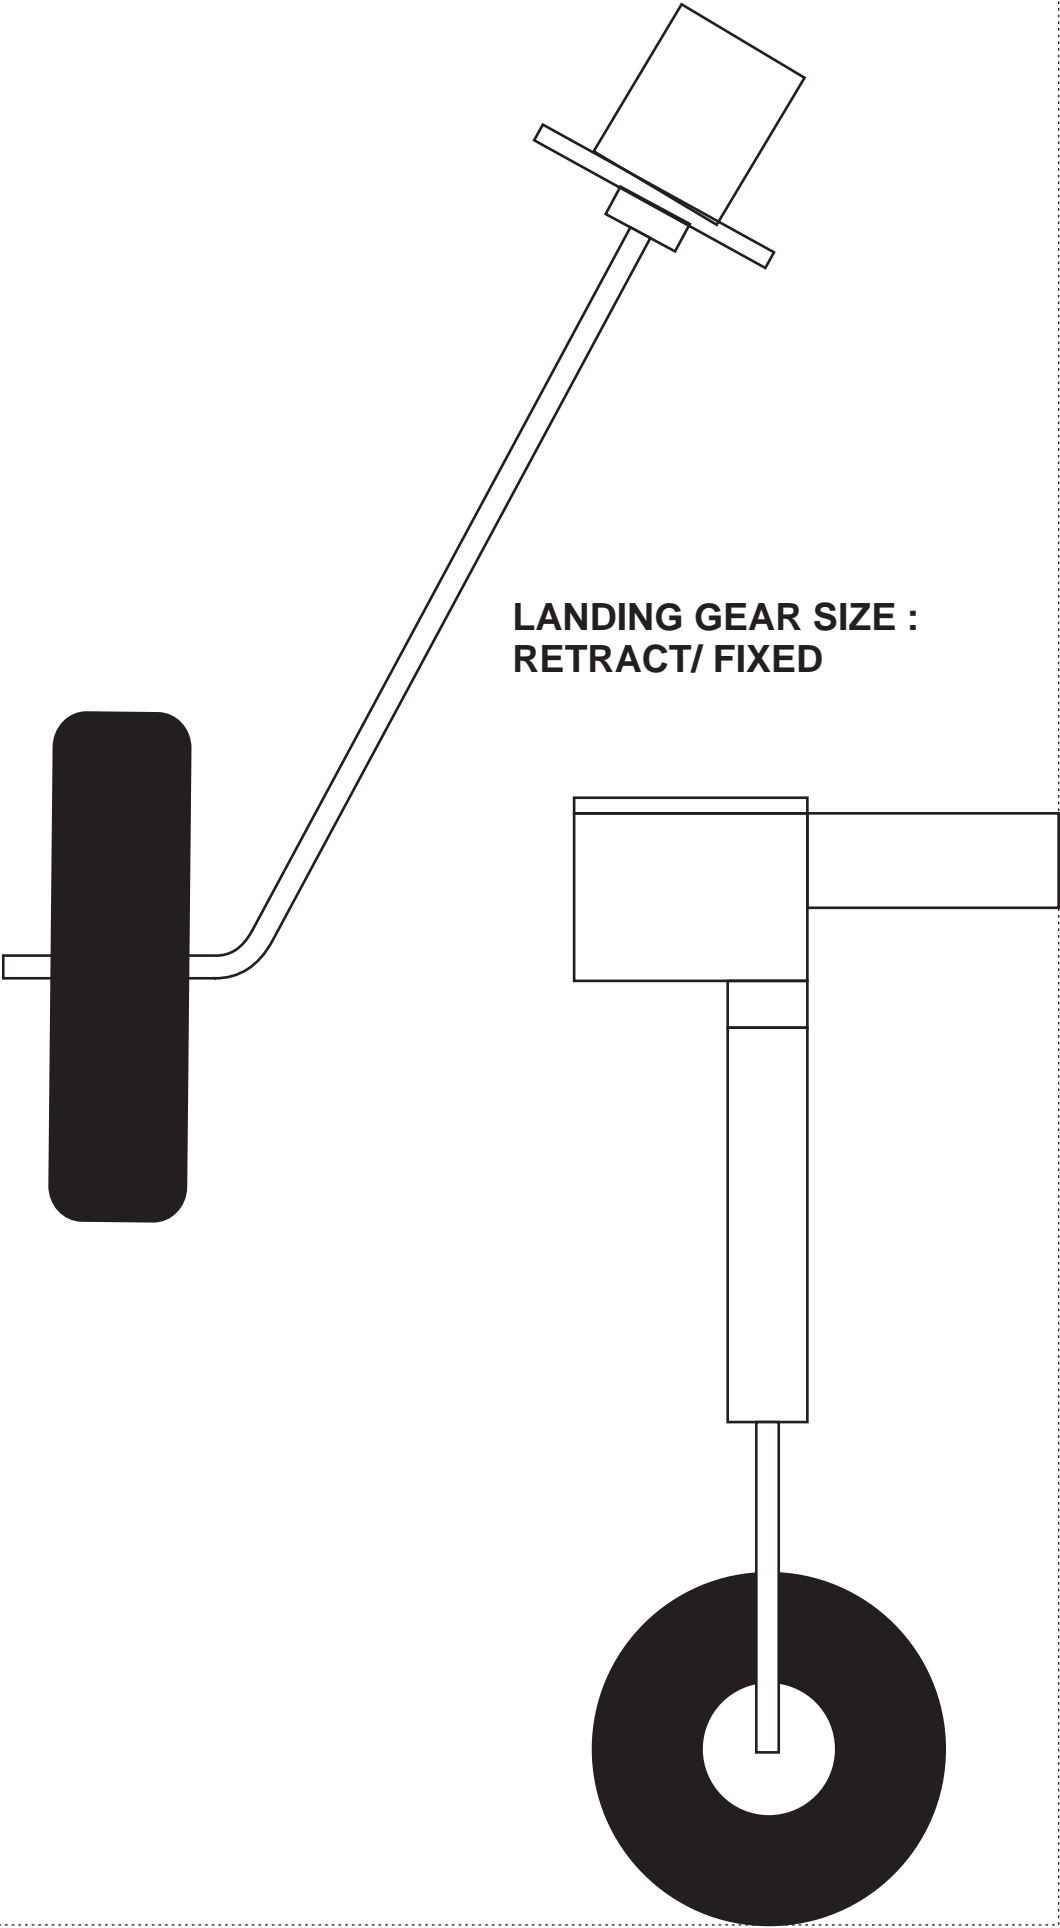

# F22

FUSELAGE  
POLYFOAM/ DEPRON 5MM

JOIN HERE

JOIN HERE

F20

LANDING GEAR SIZE :  
RETRACT/ FIXED

**F23**

FUSELAGE  
POLYFOAM/ DEPRON 3MM