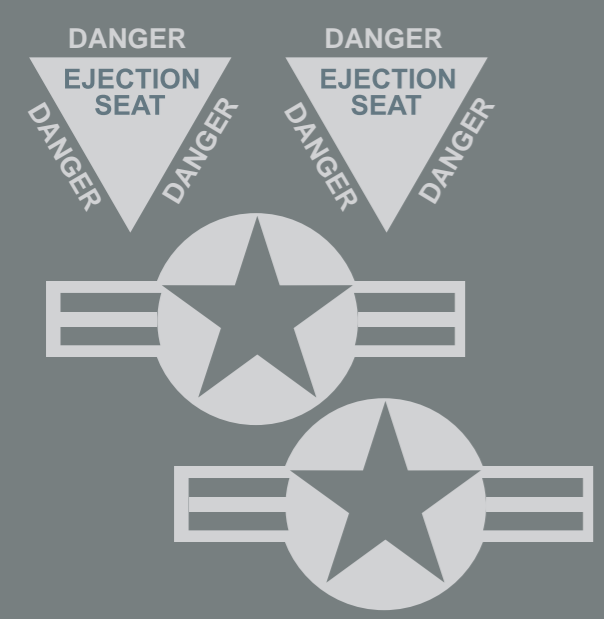

Lone Star Gunfighters

AF 87 339
AF 87 339

Col Jack Presley
Col Jack Presley

14900G

SASA

14900G

Lone Star Gunfighters

- 1. PUSH BUTTON TO OPEN DOOR
- 2. PULL RING OUT 6 FEET TO JETTISON CANOPY

- 1. PUSH BUTTON TO OPEN DOOR
- 2. PULL RING OUT 6 FEET TO JETTISON CANOPY

- 1. PUSH BUTTON TO OPEN DOOR
2. PULL RING OUT 6 FEET TO JETTISON CANOPY
- 1. PUSH BUTTON TO OPEN DOOR
2. PULL RING OUT 6 FEET TO JETTISON CANOPY
- 1. PUSH BUTTON TO OPEN DOOR
2. PULL RING OUT 6 FEET TO JETTISON CANOPY
- 1. PUSH BUTTON TO OPEN DOOR
2. PULL RING OUT 6 FEET TO JETTISON CANOPY
- 1. PUSH BUTTON TO OPEN DOOR
2. PULL RING OUT 6 FEET TO JETTISON CANOPY
- 1. PUSH BUTTON TO OPEN DOOR
2. PULL RING OUT 6 FEET TO JETTISON CANOPY
- 1. PUSH BUTTON TO OPEN DOOR
2. PULL RING OUT 6 FEET TO JETTISON CANOPY
- 1. PUSH BUTTON TO OPEN DOOR
2. PULL RING OUT 6 FEET TO JETTISON CANOPY
- 1. PUSH BUTTON TO OPEN DOOR
2. PULL RING OUT 6 FEET TO JETTISON CANOPY
- 1. PUSH BUTTON TO OPEN DOOR
2. PULL RING OUT 6 FEET TO JETTISON CANOPY
- 1. PUSH BUTTON TO OPEN DOOR
2. PULL RING OUT 6 FEET TO JETTISON CANOPY
- 1. PUSH BUTTON TO OPEN DOOR
2. PULL RING OUT 6 FEET TO JETTISON CANOPY